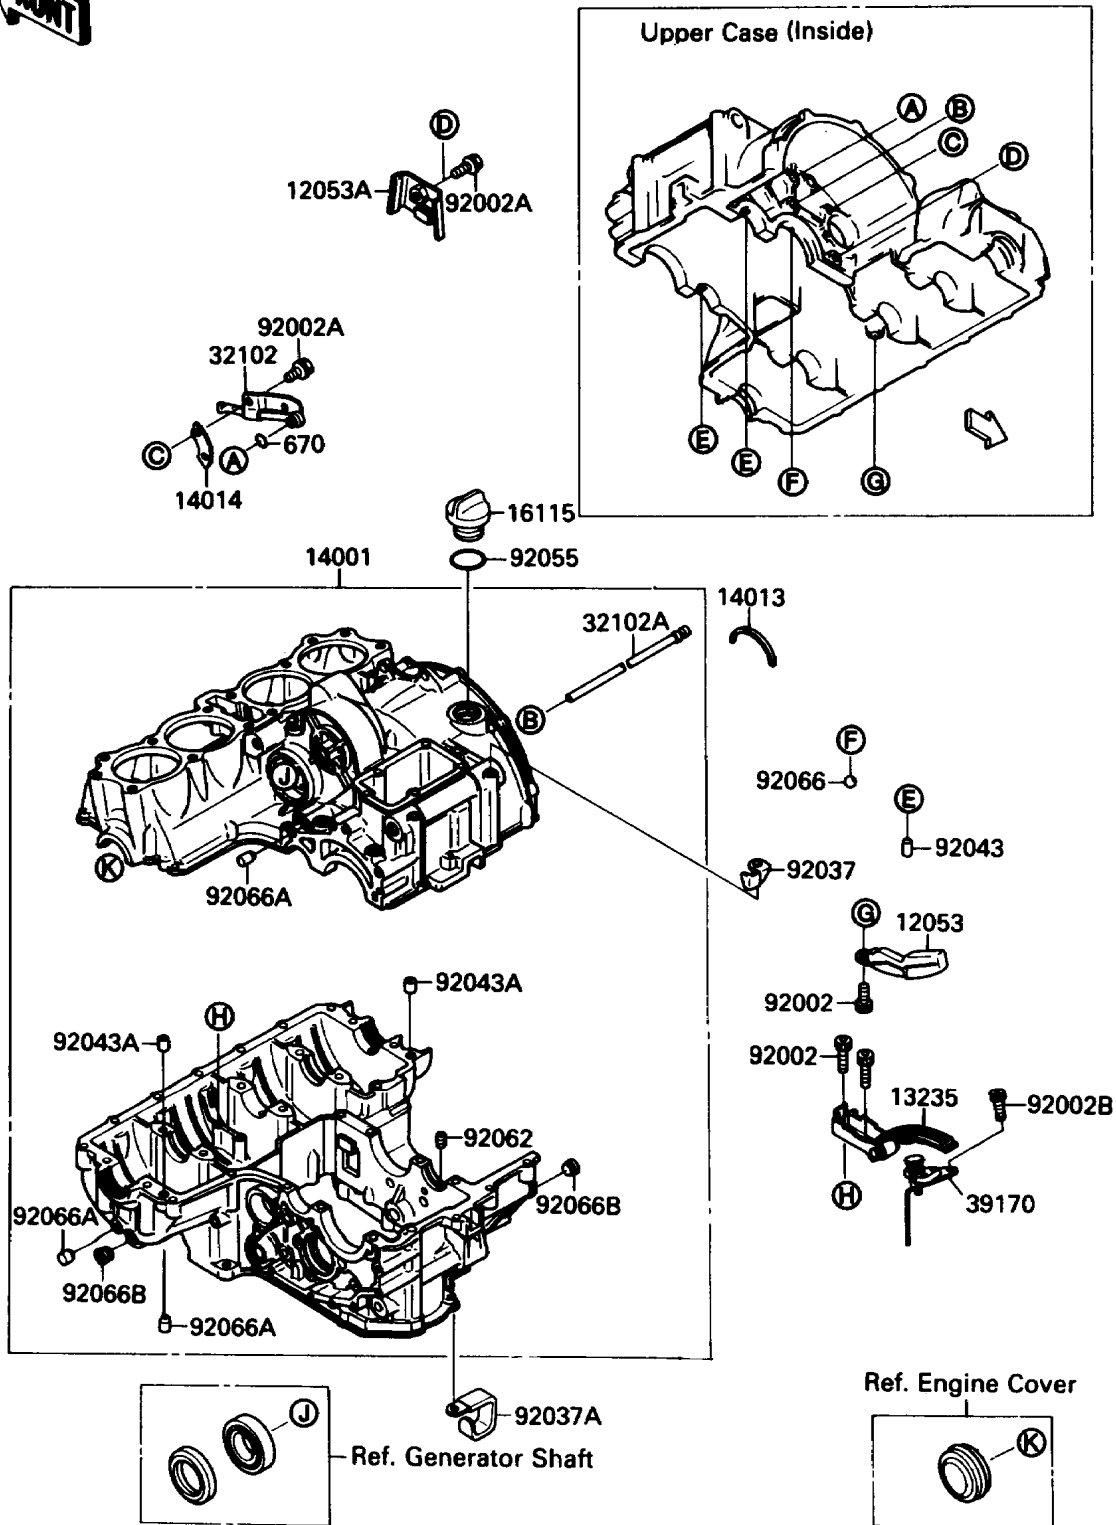

1990 Ninja[®] 750R

PARTS DIAGRAM

Crankcase

E1411

1990 Ninja[®] 750R

PARTS LIST

Crankcase

ITEM NAME

PART NUMBER

QUANTITY
