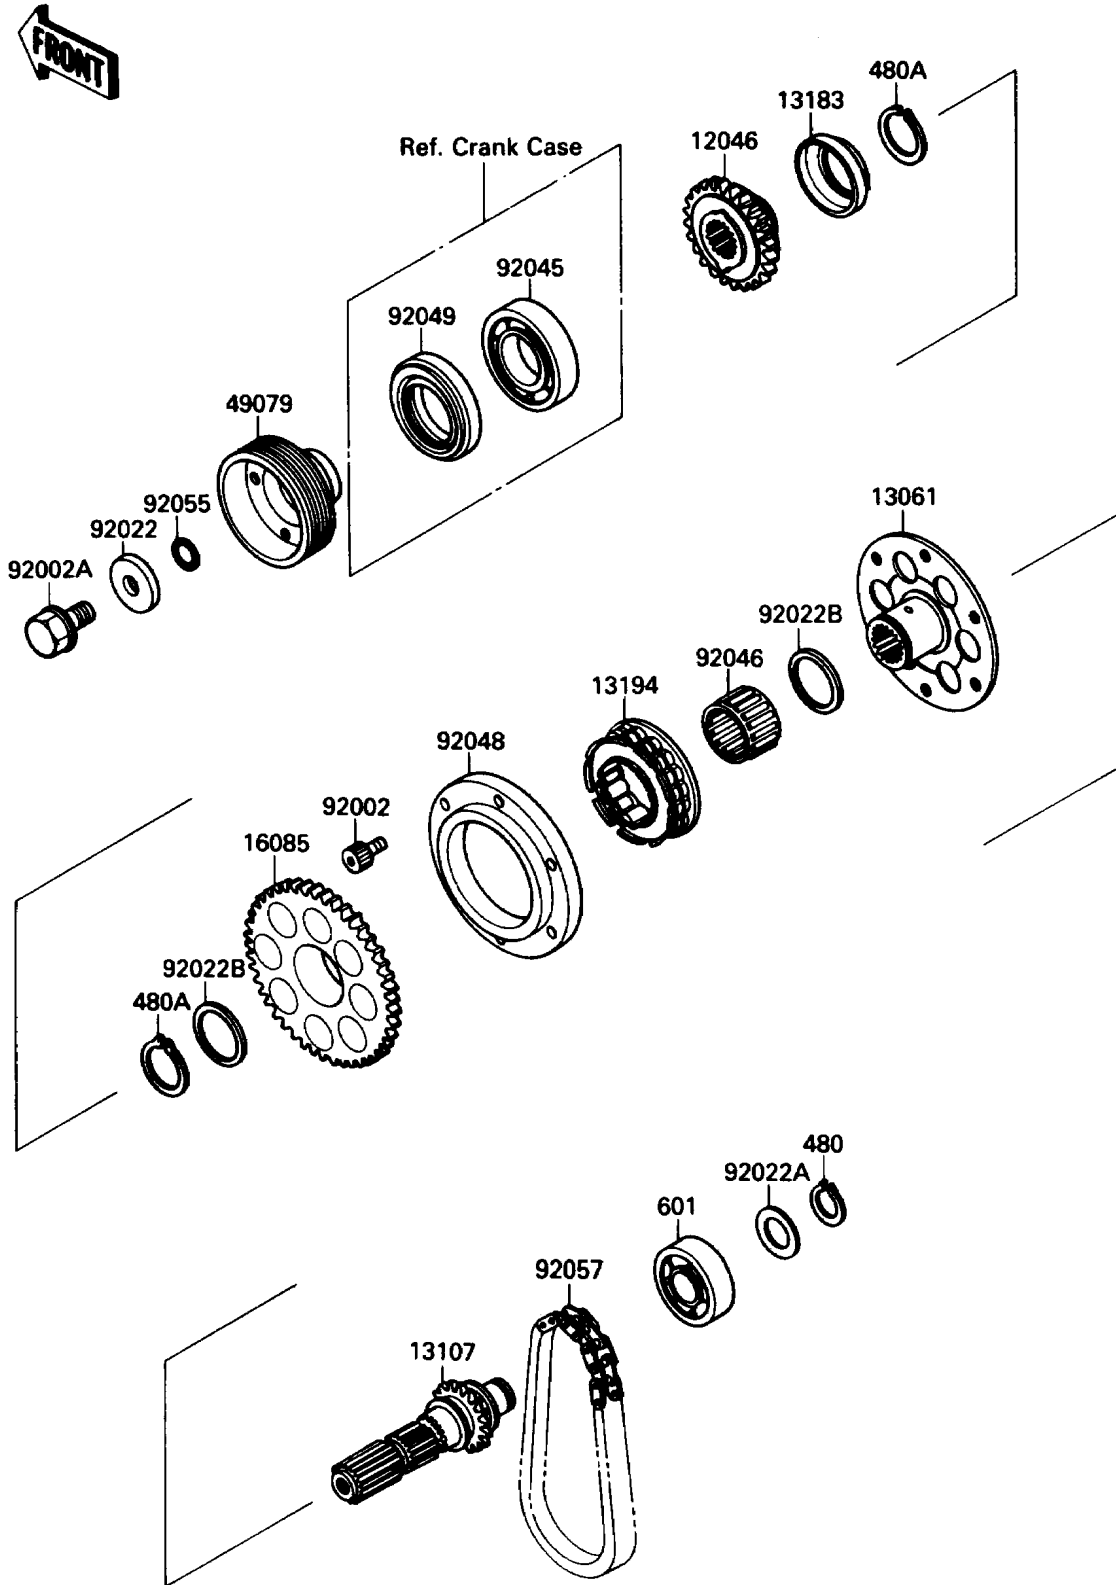

1990 Ninja[®] 750R

PARTS DIAGRAM

Generator Shaft

E1324

1990 Ninja[®] 750R

PARTS LIST

Generator Shaft

ITEM NAME

PART NUMBER

QUANTITY
