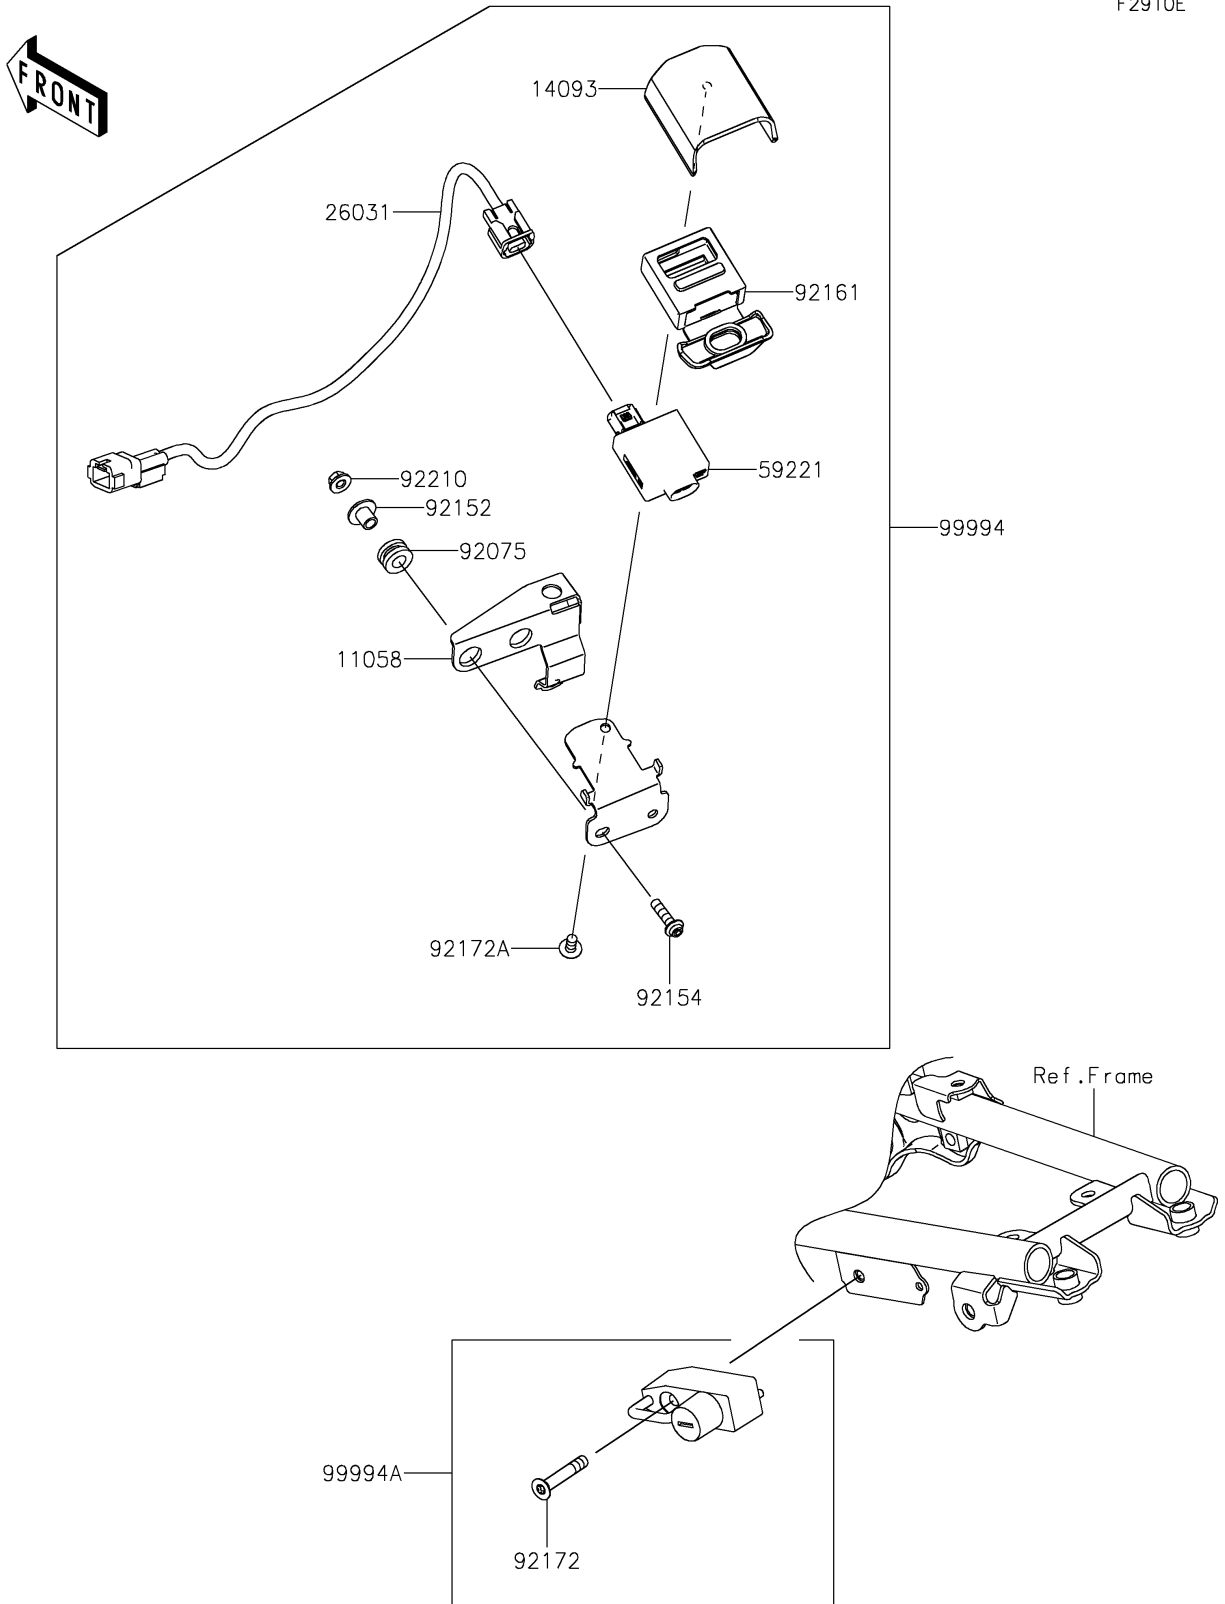

2025 KLX230SM ABS

PARTS DIAGRAM

Accessory(Helmet Lock and USB)

F2910E

2025 KLX230SM ABS

PARTS LIST

Accessory(Helmet Lock and USB)

ITEM NAME

PART NUMBER

QUANTITY
