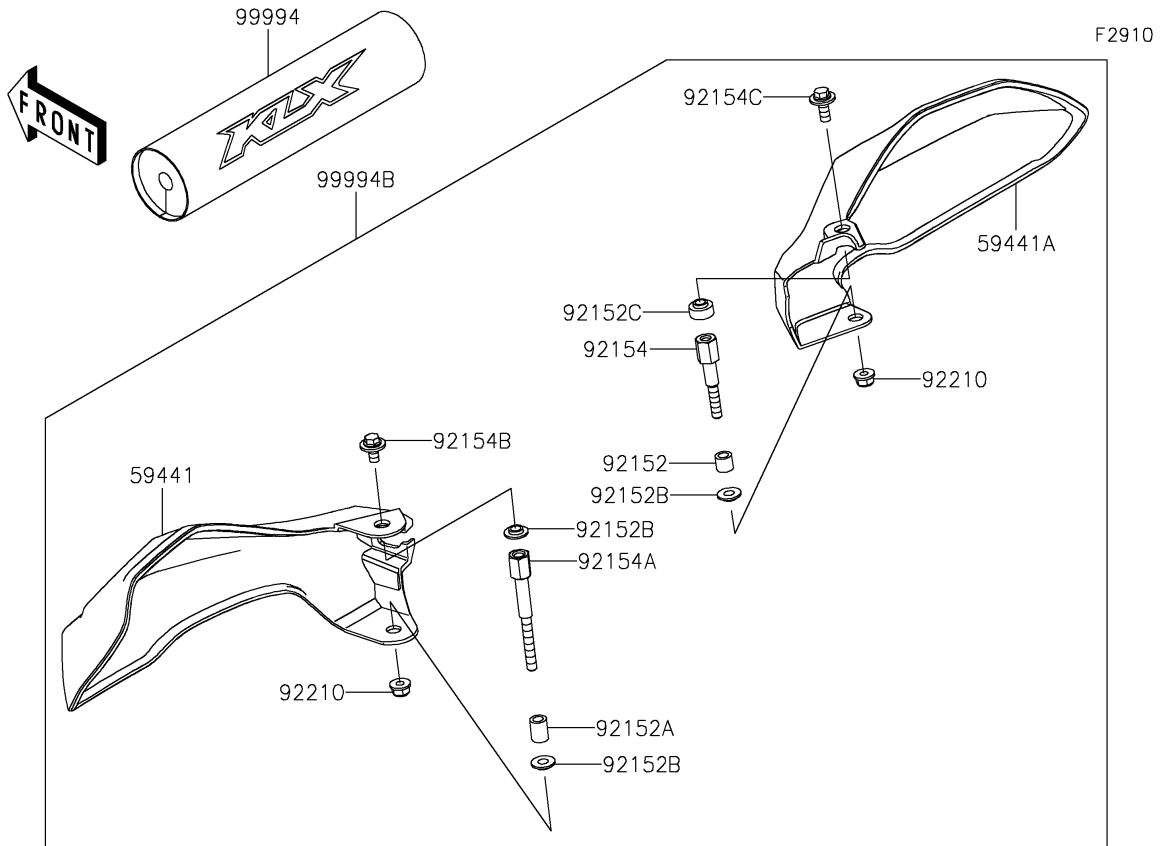

2025 KLX230SM ABS

PARTS DIAGRAM

Accessory(Handle)

2025 KLX230SM ABS

PARTS LIST

Accessory(Handle)

ITEM NAME

PART NUMBER

QUANTITY
