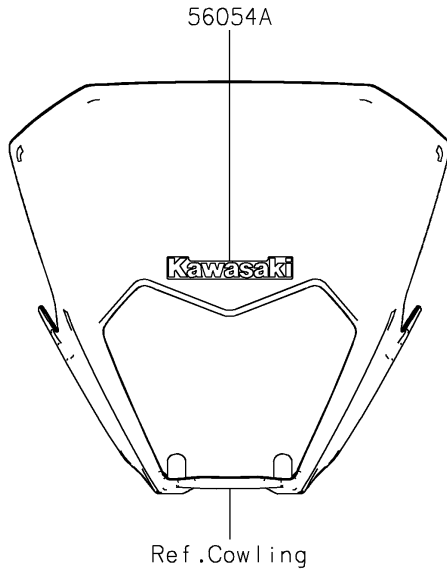

2025 KLX230SM ABS

PARTS DIAGRAM

Decals(Blue)

F2861A

2025 KLX230SM ABS

PARTS LIST

Decals(Blue)

Kawasaki

Let the Good Times Roll®

ITEM NAME

PART NUMBER

QUANTITY
