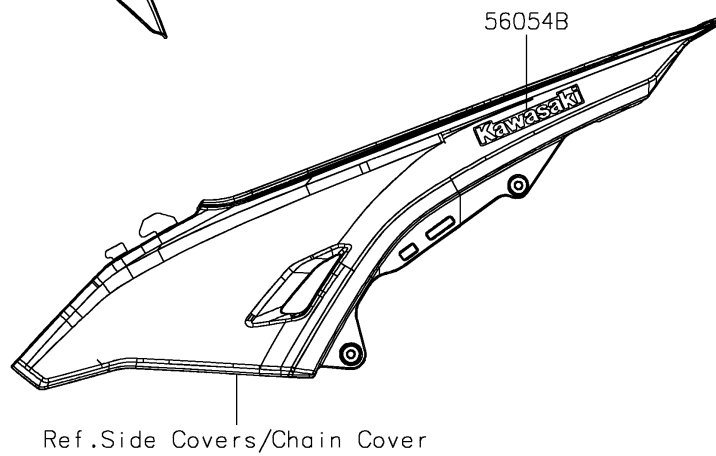

2025 KLX230SM ABS

PARTS DIAGRAM

Decals(Blue)

F2861A

2025 KLX230SM ABS

PARTS LIST

Decals(Blue)

Kawasaki

Let the Good Times Roll®

ITEM NAME

PART NUMBER

QUANTITY
