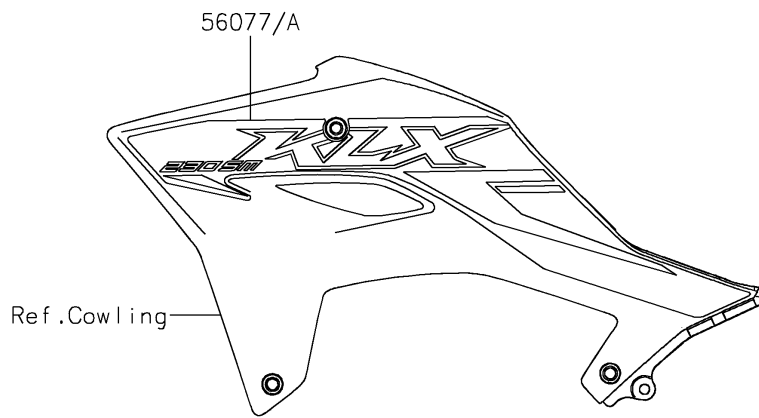

2025 KLX230SM ABS

PARTS DIAGRAM

Decals(Blue)

F2861A

2025 KLX230SM ABS

PARTS LIST

Decals(Blue)

Kawasaki

Let the Good Times Roll®

ITEM NAME

PART NUMBER

QUANTITY
