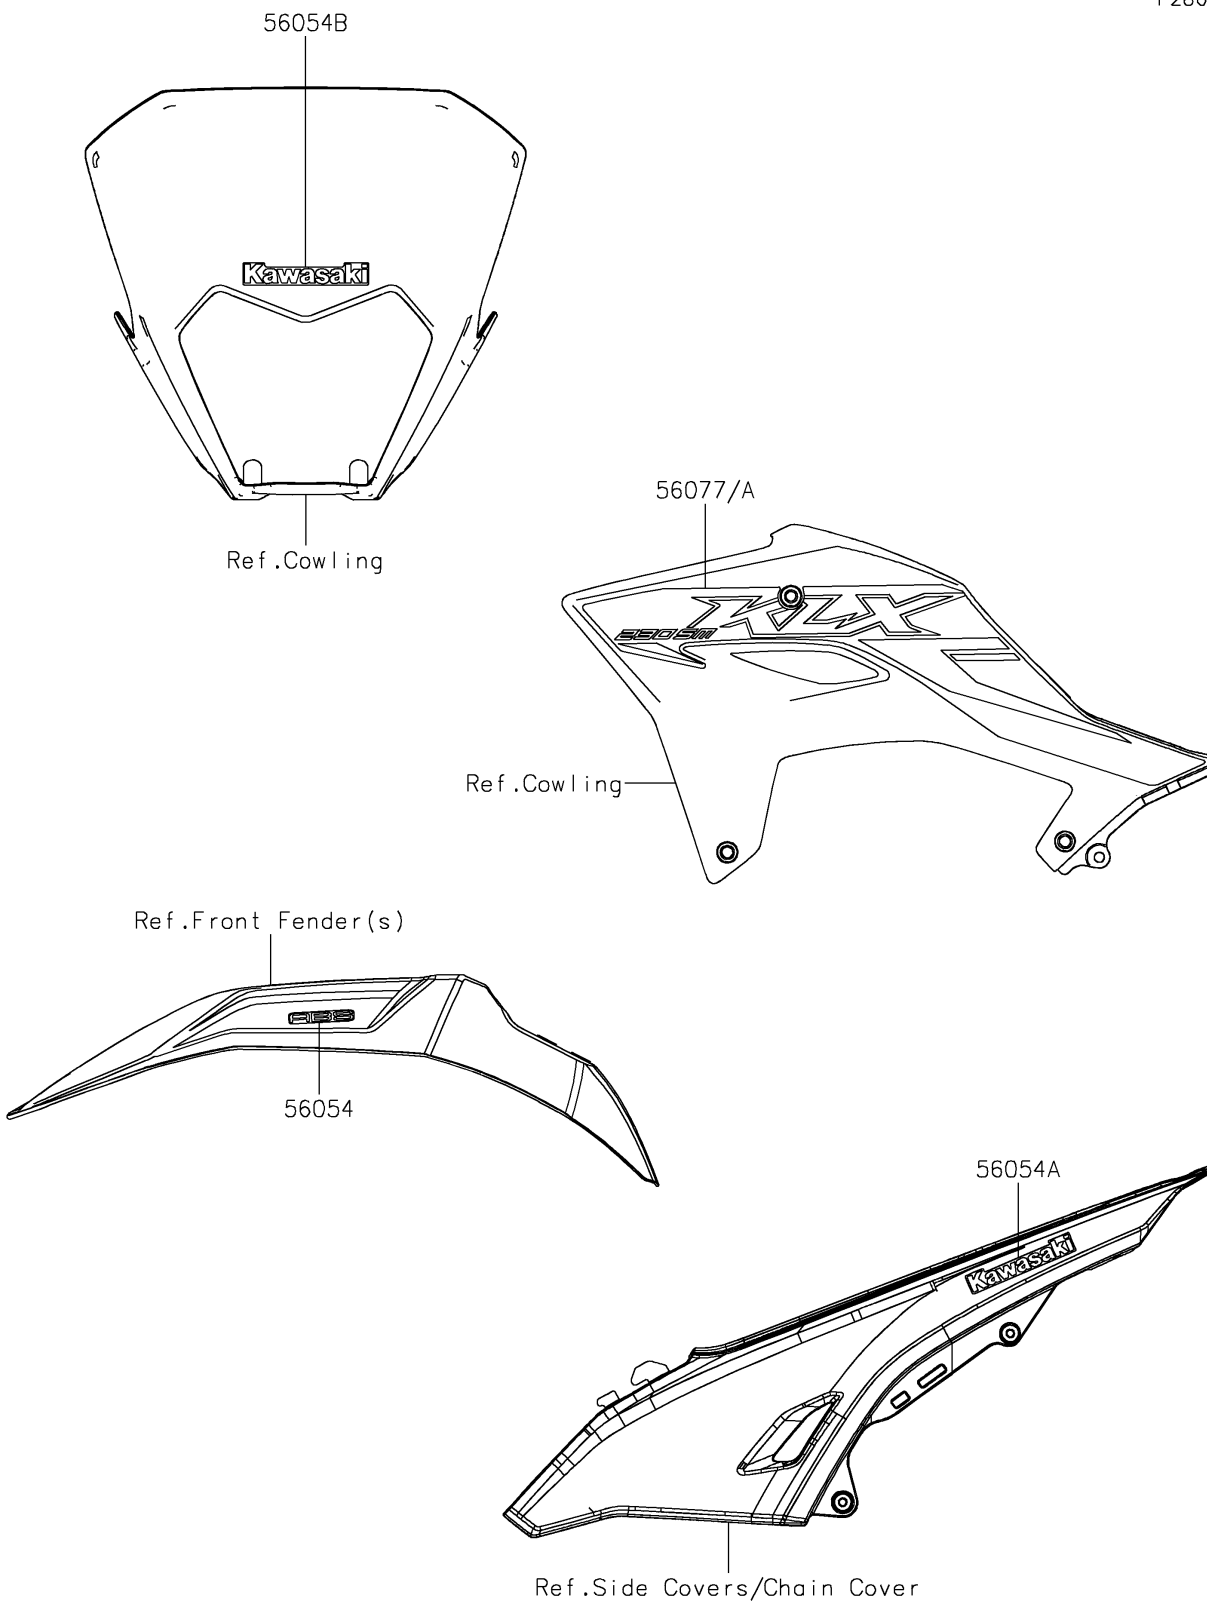

# 2025 KLX230SM ABS

## PARTS DIAGRAM

### Decals(Gray)

F2861

## PARTS LIST

Decals(Gray)

**Kawasaki**

Let the Good Times Roll®

**ITEM NAME**

**PART NUMBER**

**QUANTITY**

---