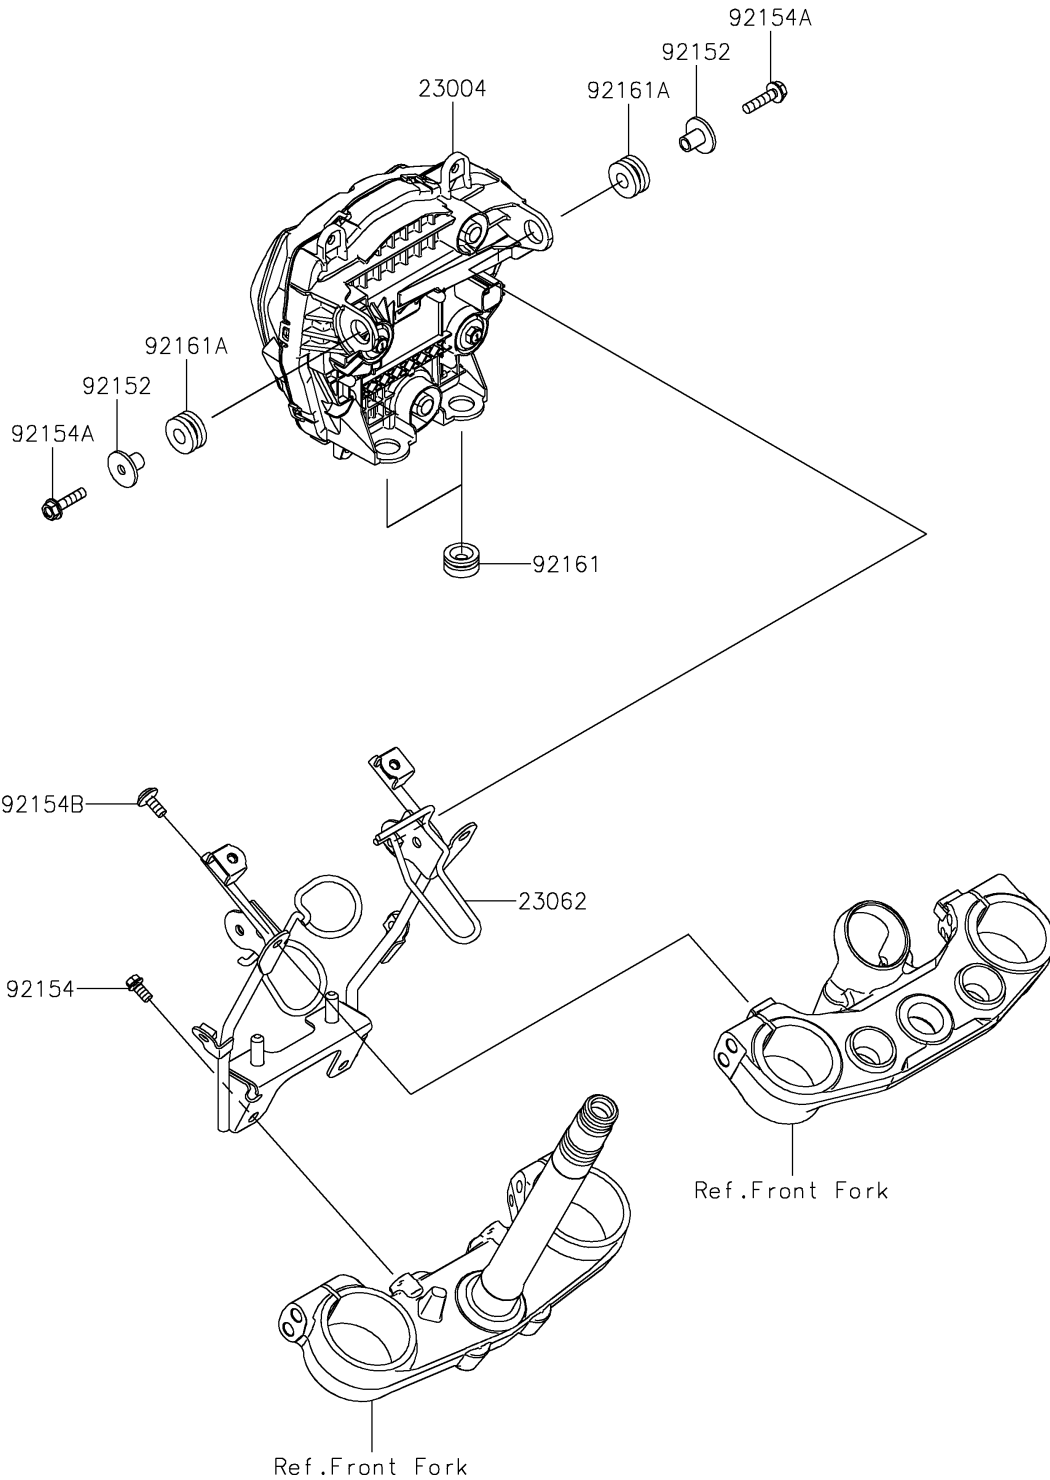

2025 KLX230SM ABS

PARTS DIAGRAM

Headlight(s)

F2710

2025 KLX230SM ABS

PARTS LIST

Headlight(s)

ITEM NAME

PART NUMBER

QUANTITY
