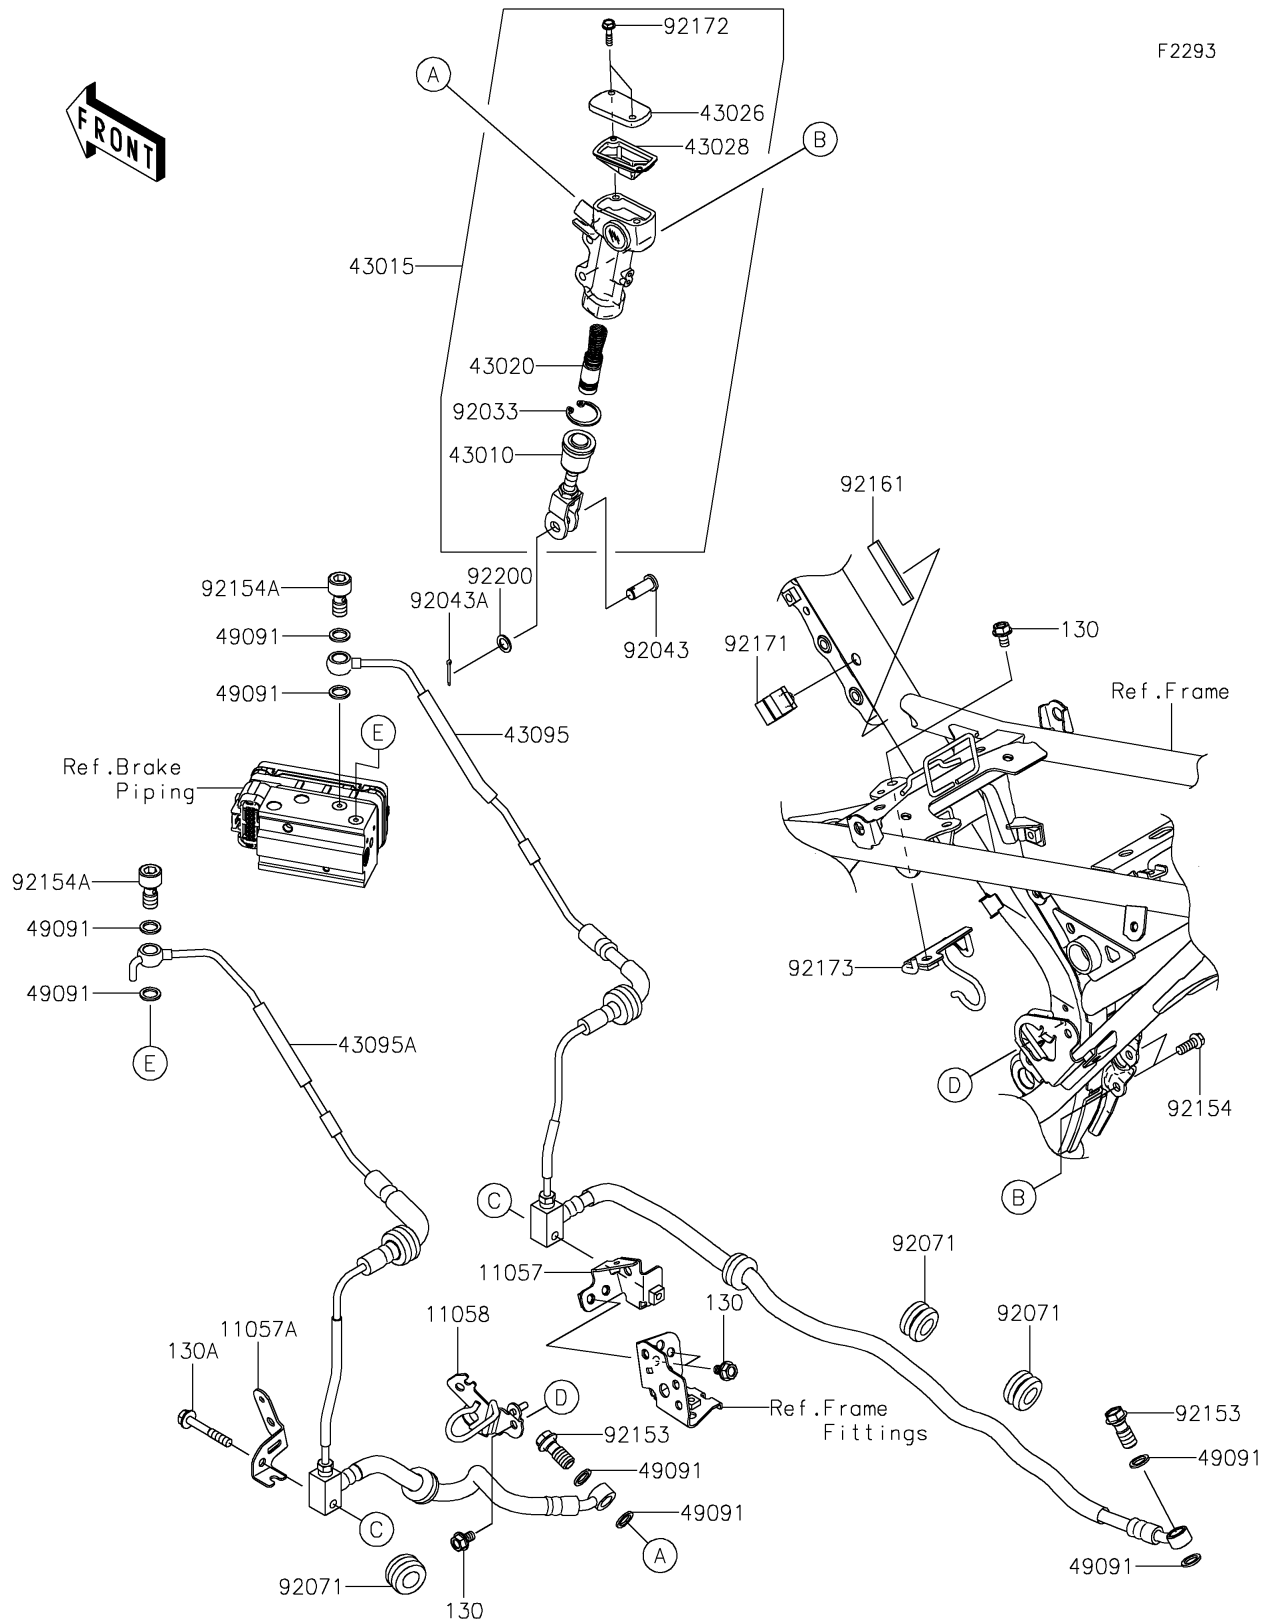

2025 KLX230SM ABS

PARTS DIAGRAM

Rear Master Cylinder

2025 KLX230SM ABS

PARTS LIST

Rear Master Cylinder

ITEM NAME

PART NUMBER

QUANTITY
