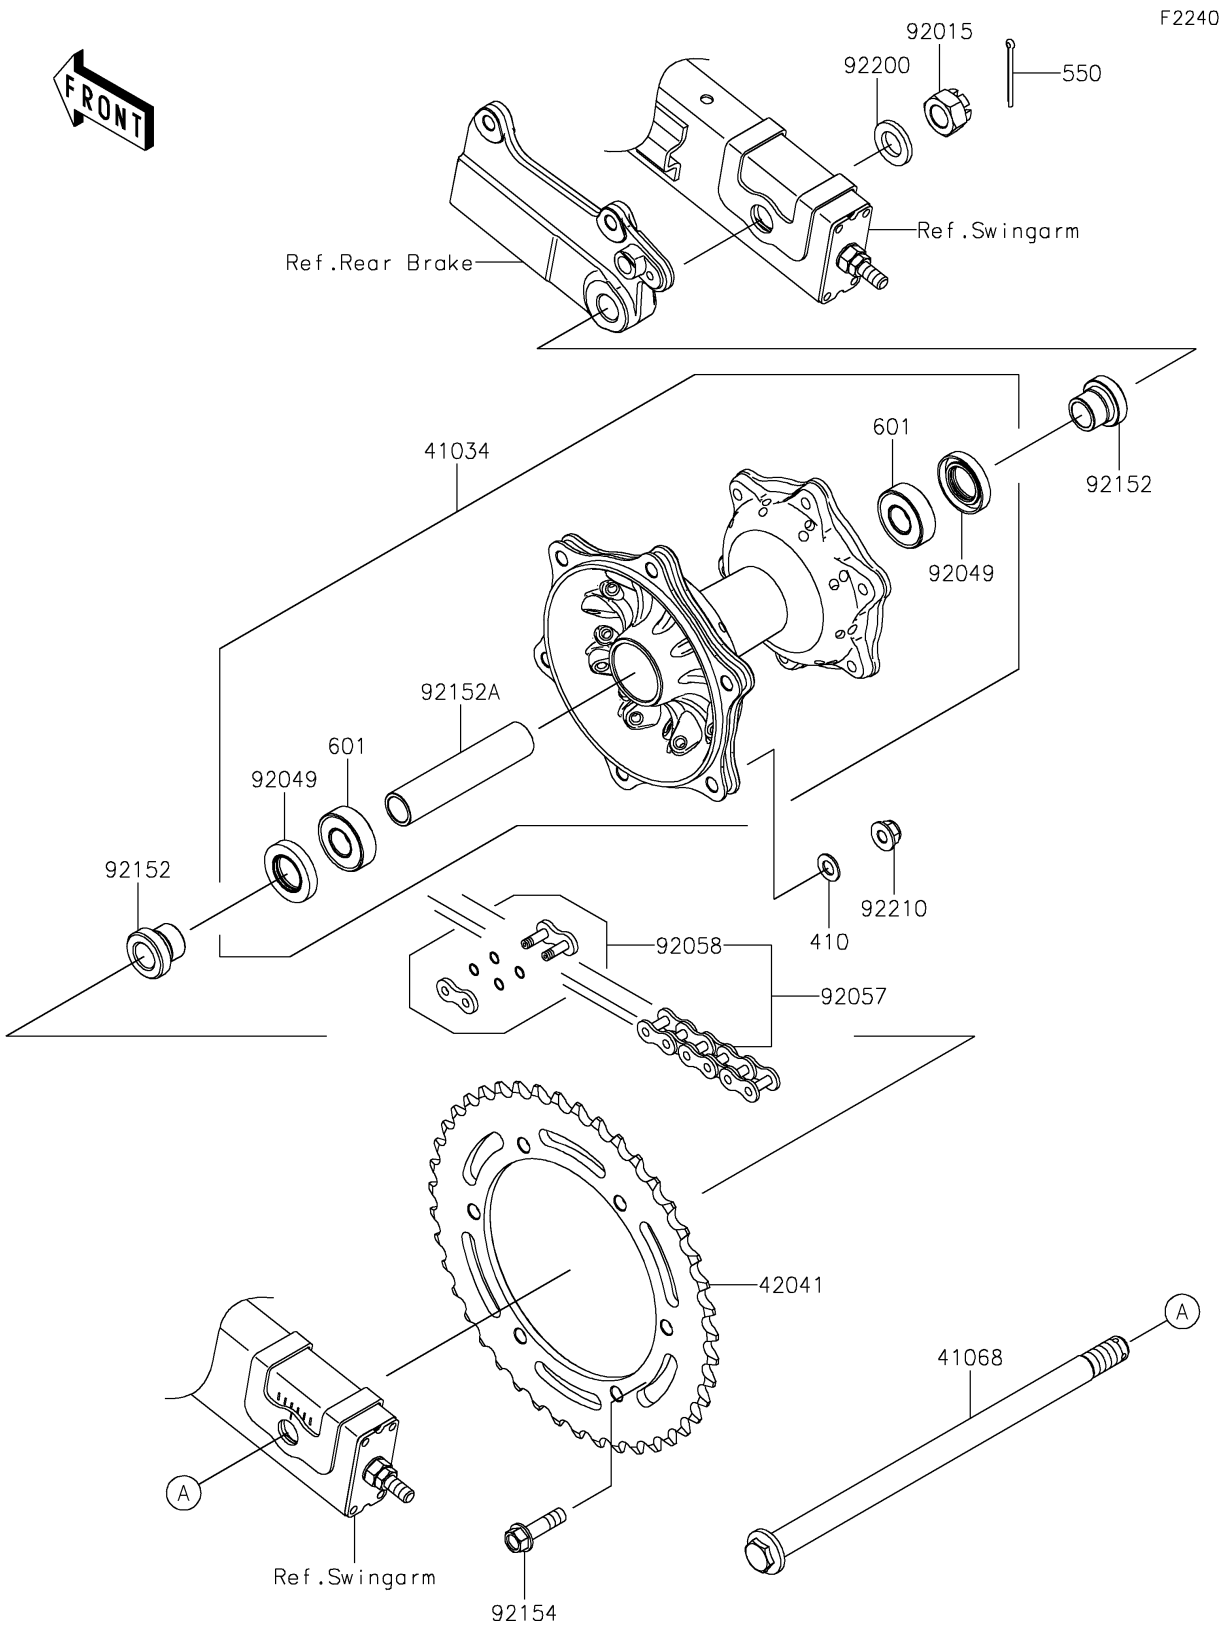

2025 KLX230SM ABS

PARTS DIAGRAM

Rear Hub

2025 KLX230SM ABS

PARTS LIST

Rear Hub

ITEM NAME

PART NUMBER

QUANTITY
