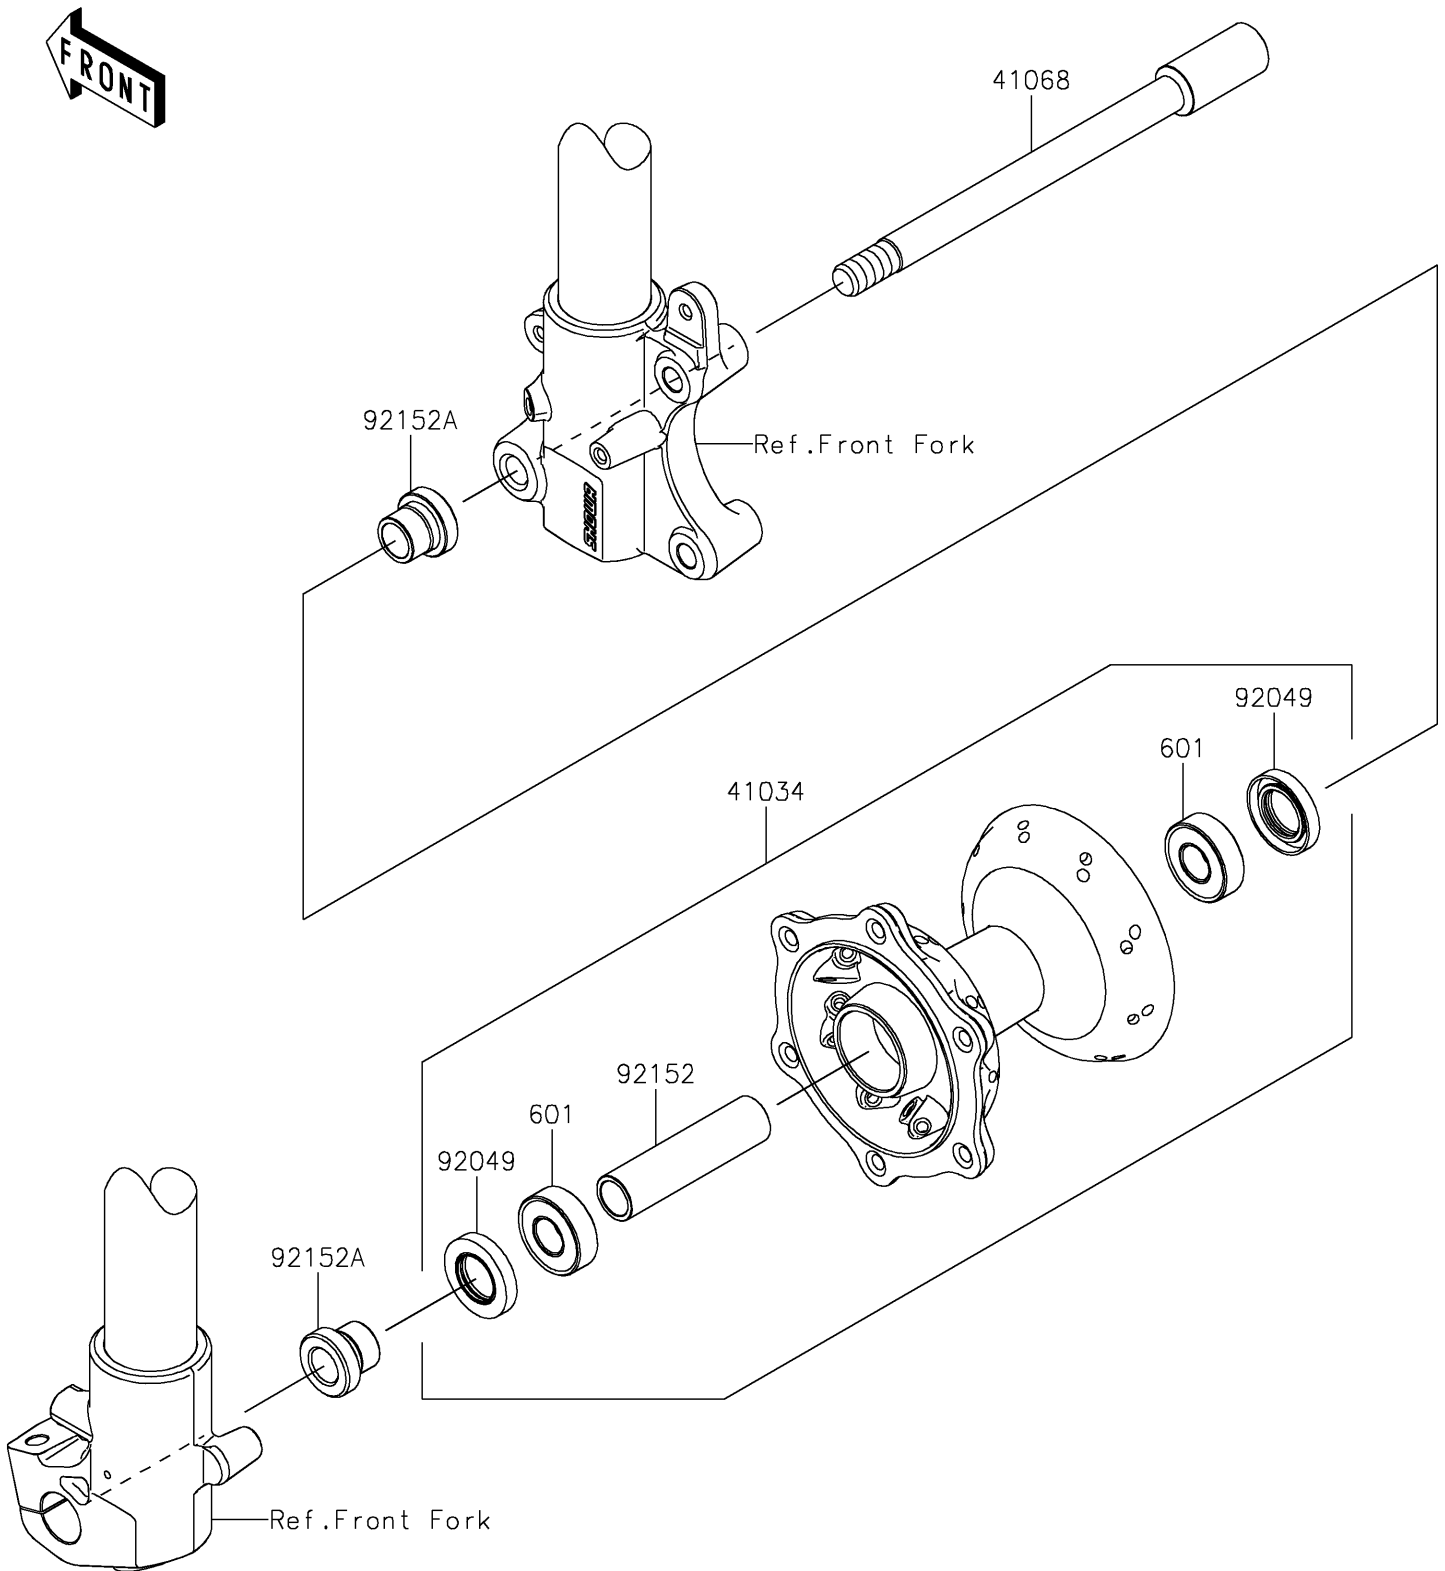

2025 KLX230SM ABS

PARTS DIAGRAM

Front Hub

F2230

2025 KLX230SM ABS

PARTS LIST

Front Hub

ITEM NAME

PART NUMBER

QUANTITY
