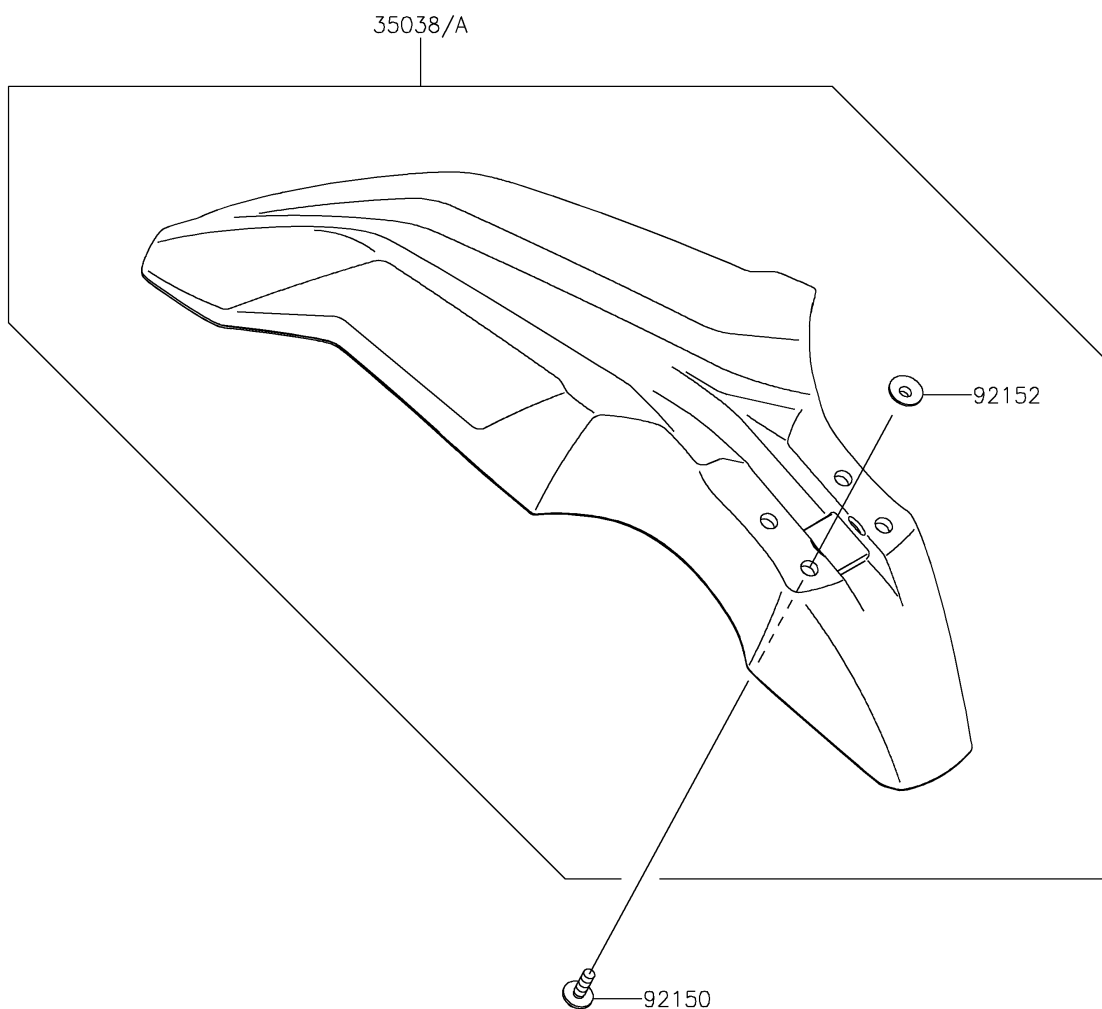

2025 KLX230SM ABS

PARTS DIAGRAM

Front Fender(s)

F2171

WOD

2025 KLX230SM ABS

PARTS LIST

Front Fender(s)

ITEM NAME

PART NUMBER

QUANTITY
