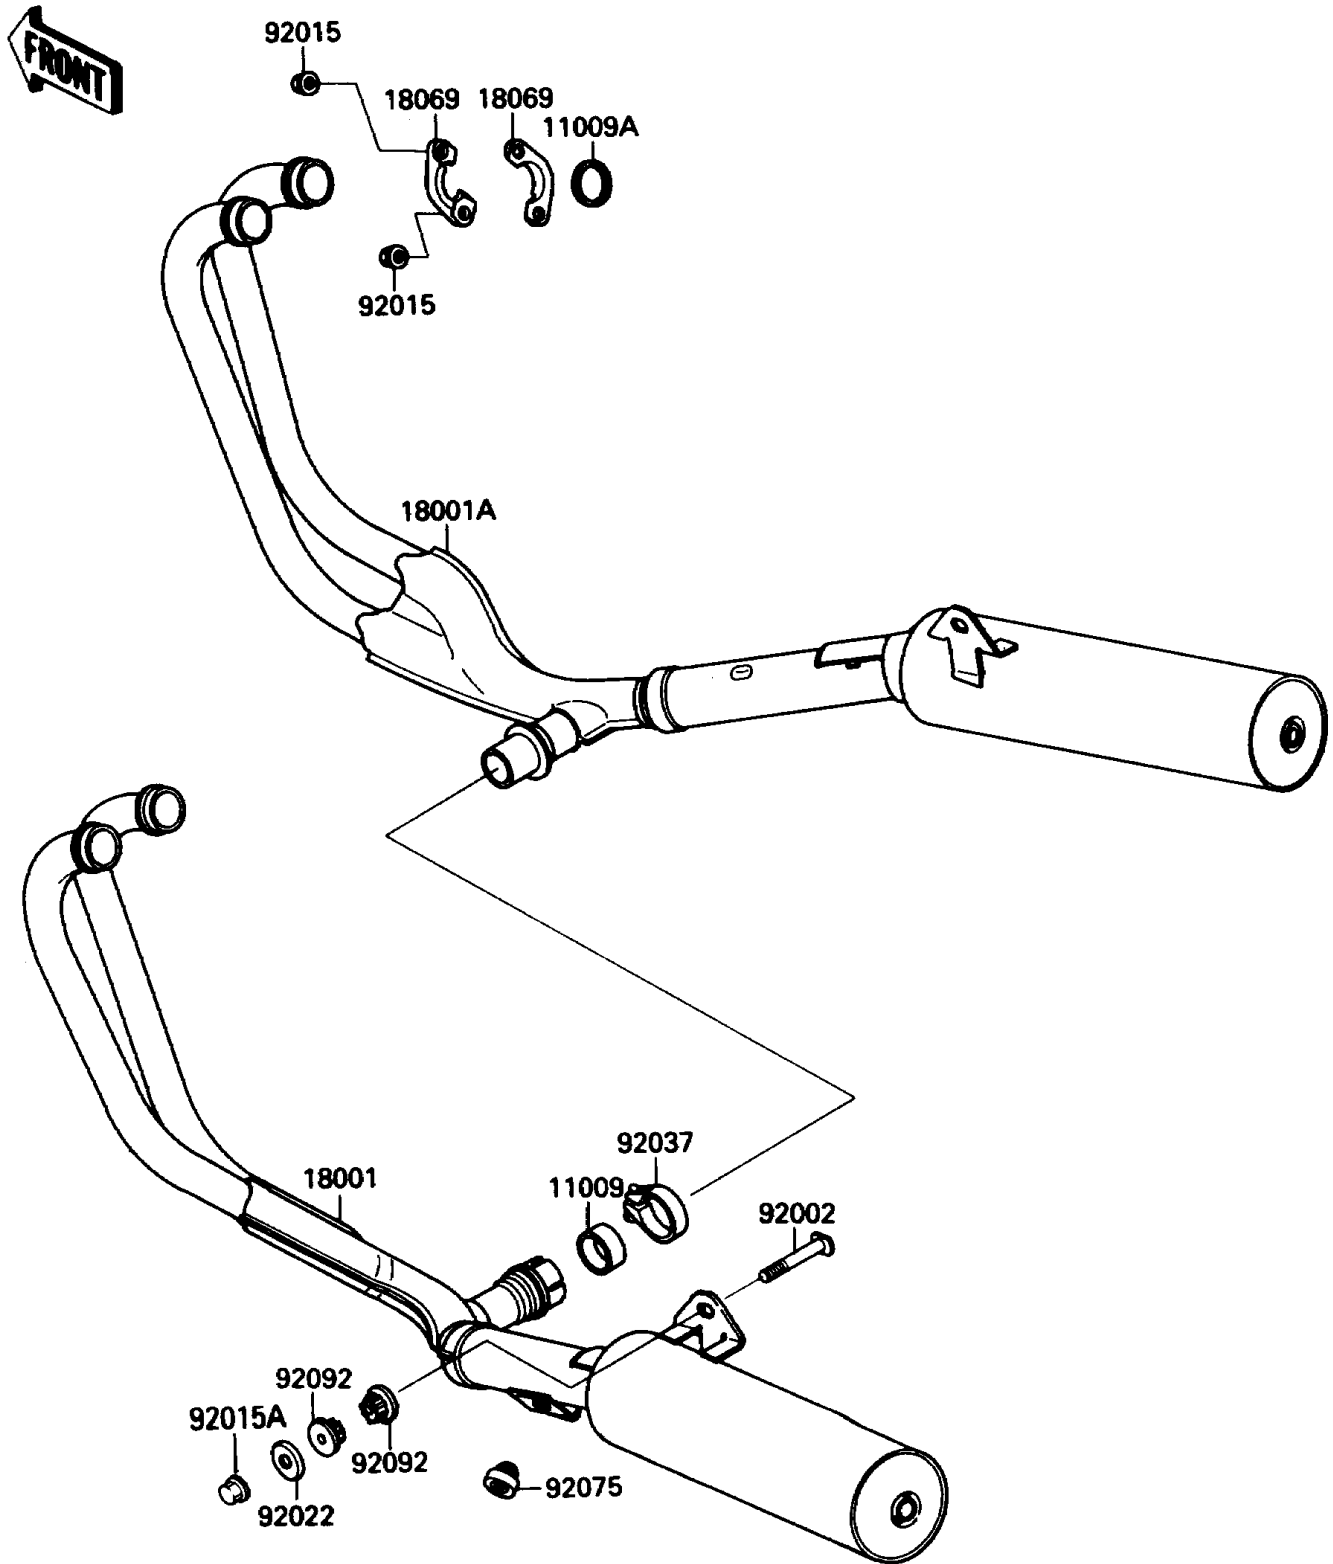

1990 Ninja® 750R

PARTS DIAGRAM

Muffler(s)

E1140

1990 Ninja[®] 750R

PARTS LIST

Muffler(s)

ITEM NAME

PART NUMBER

QUANTITY
