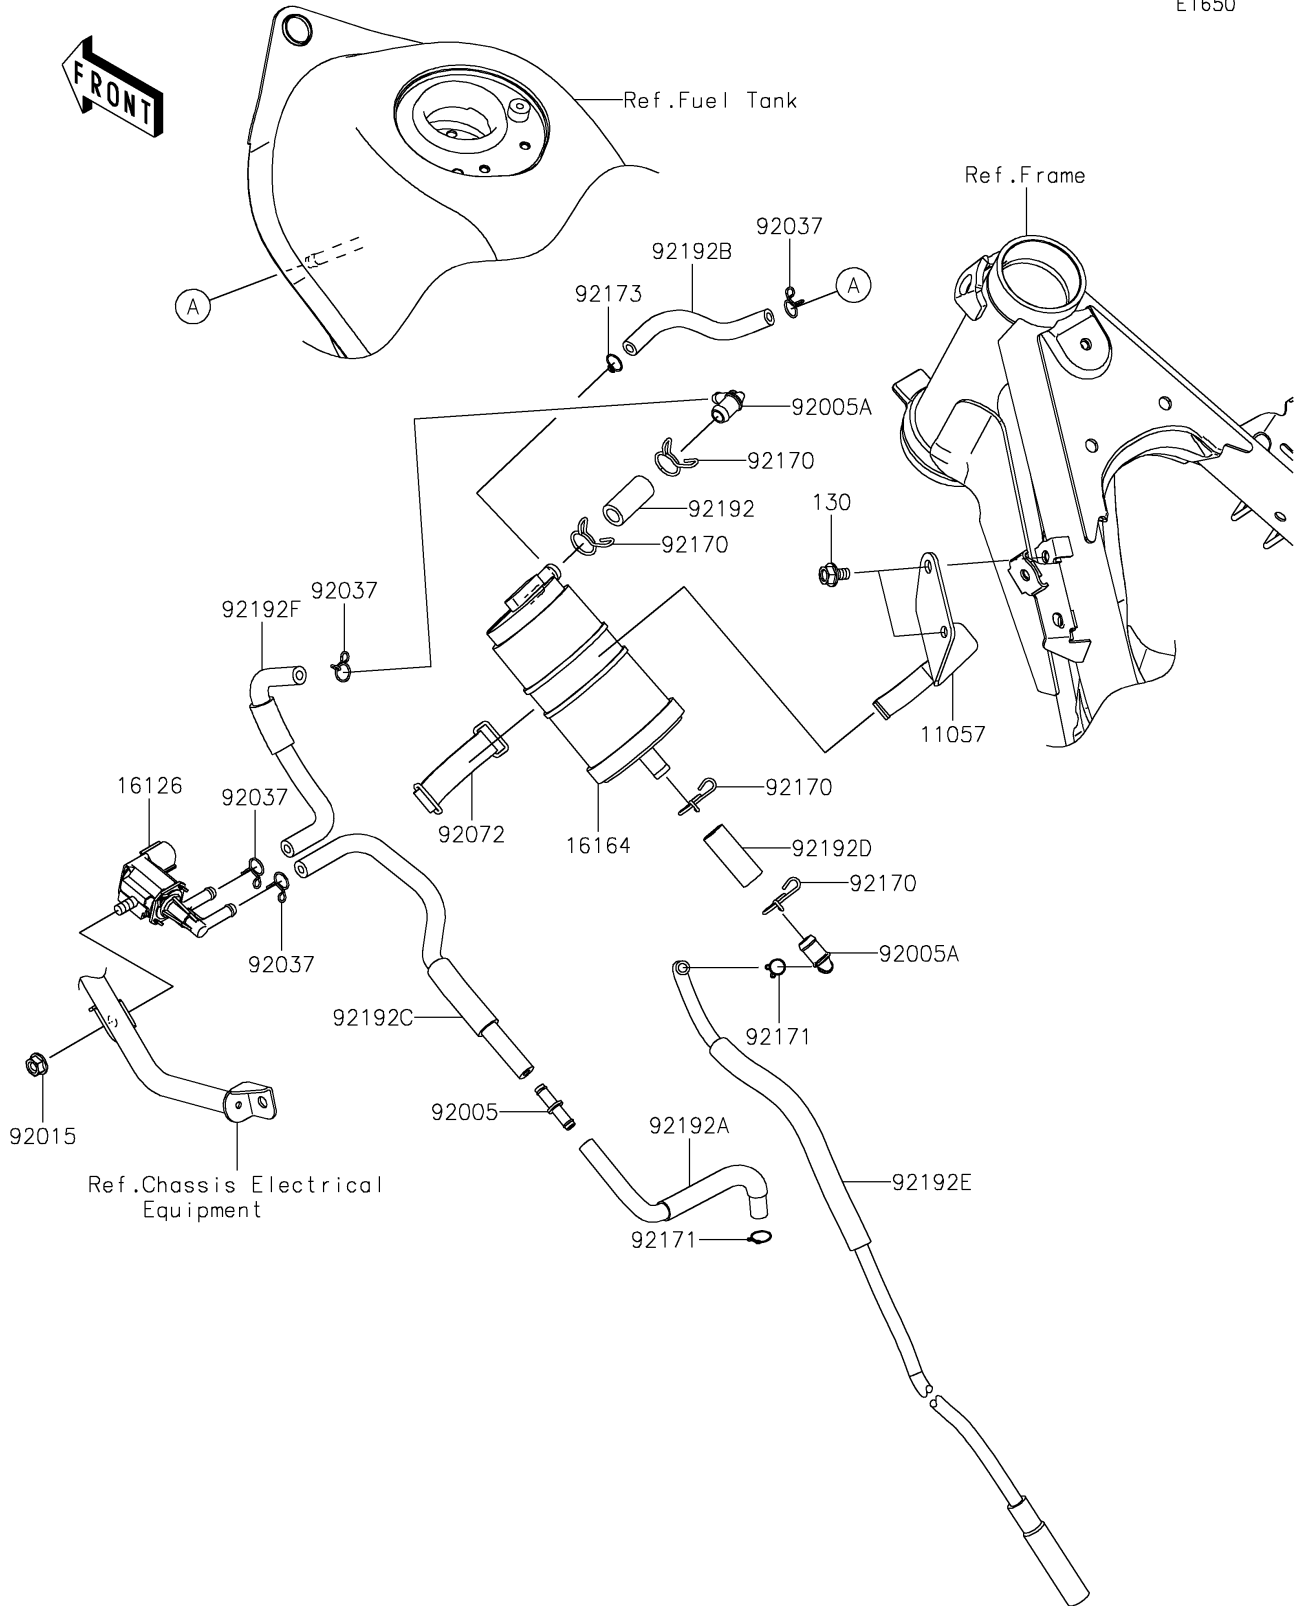

2025 KLX230SM ABS

PARTS DIAGRAM

Fuel Evaporative System

E1650

2025 KLX230SM ABS

PARTS LIST

Fuel Evaporative System

ITEM NAME

PART NUMBER

QUANTITY
