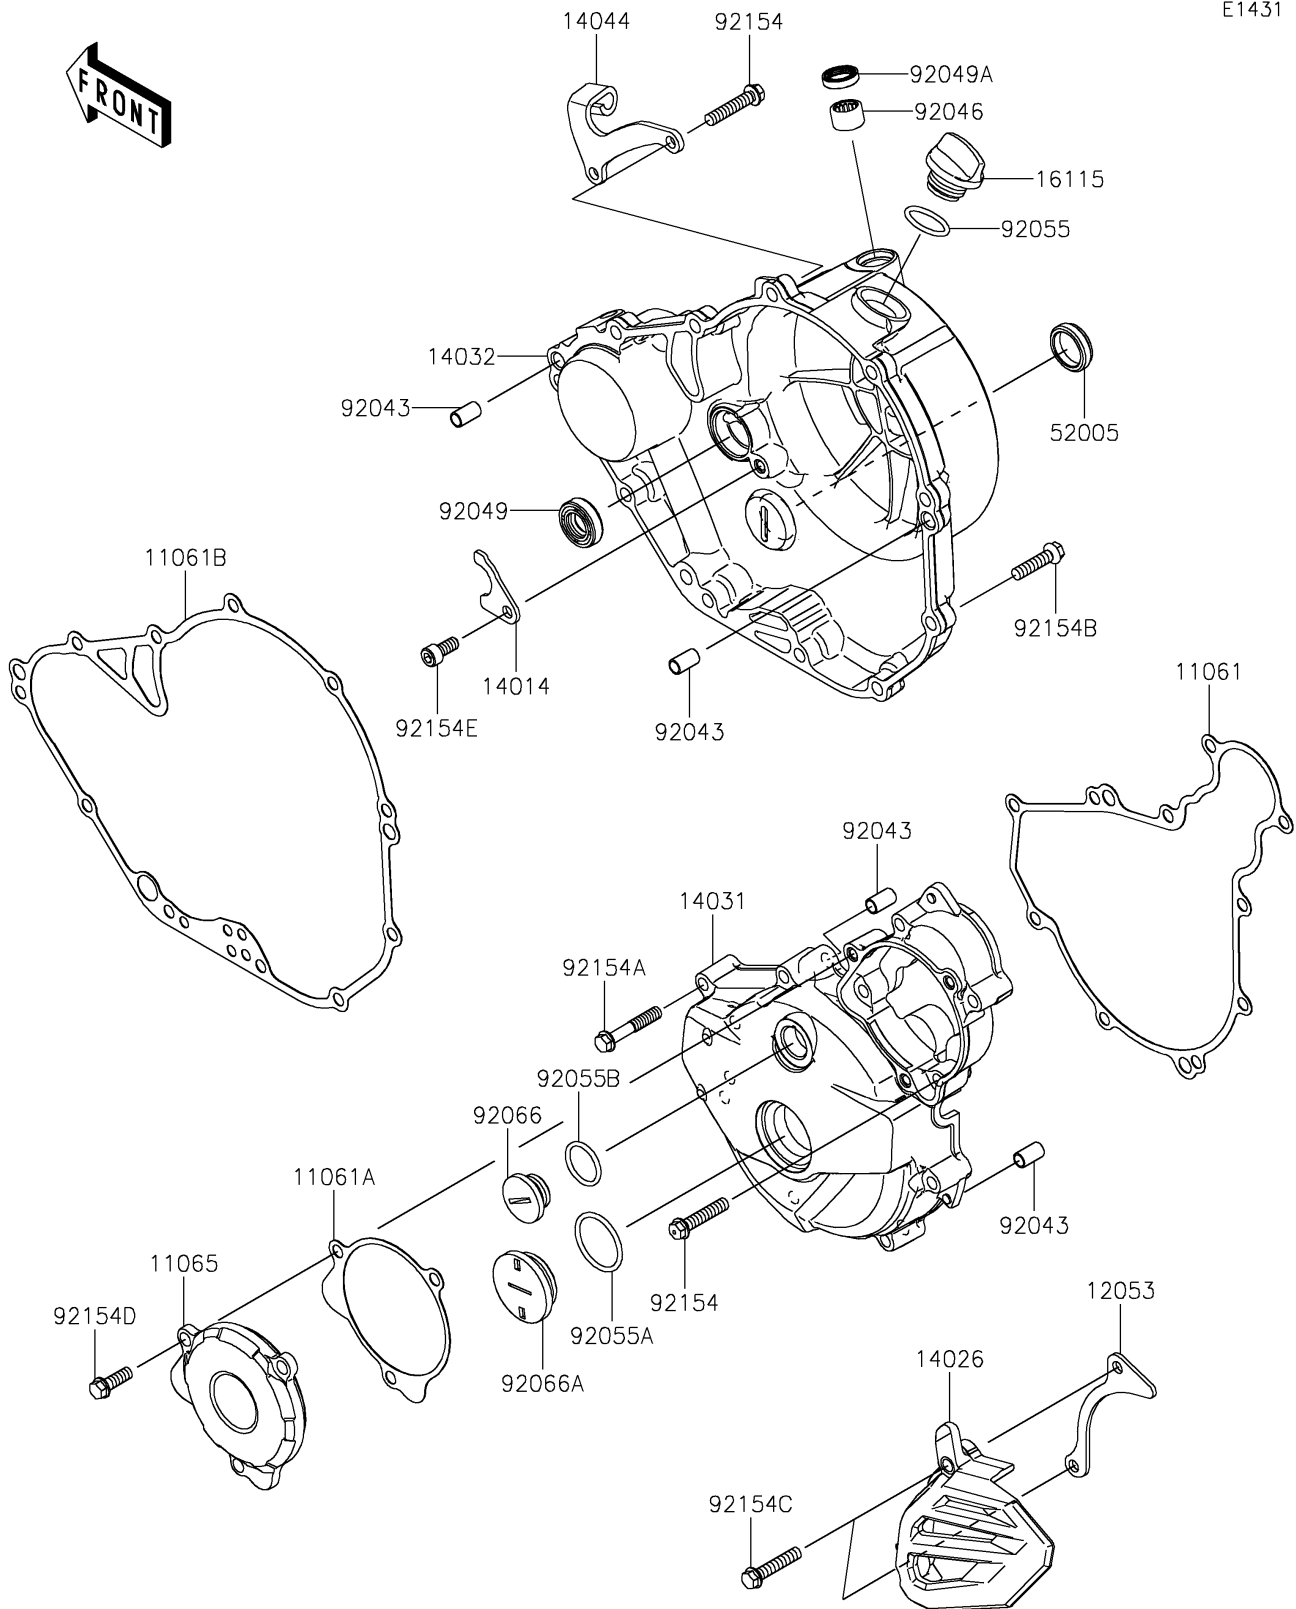

2025 KLX230SM ABS

PARTS DIAGRAM

Engine Cover(s)

E1431

2025 KLX230SM ABS

PARTS LIST

Engine Cover(s)

ITEM NAME

PART NUMBER

QUANTITY
