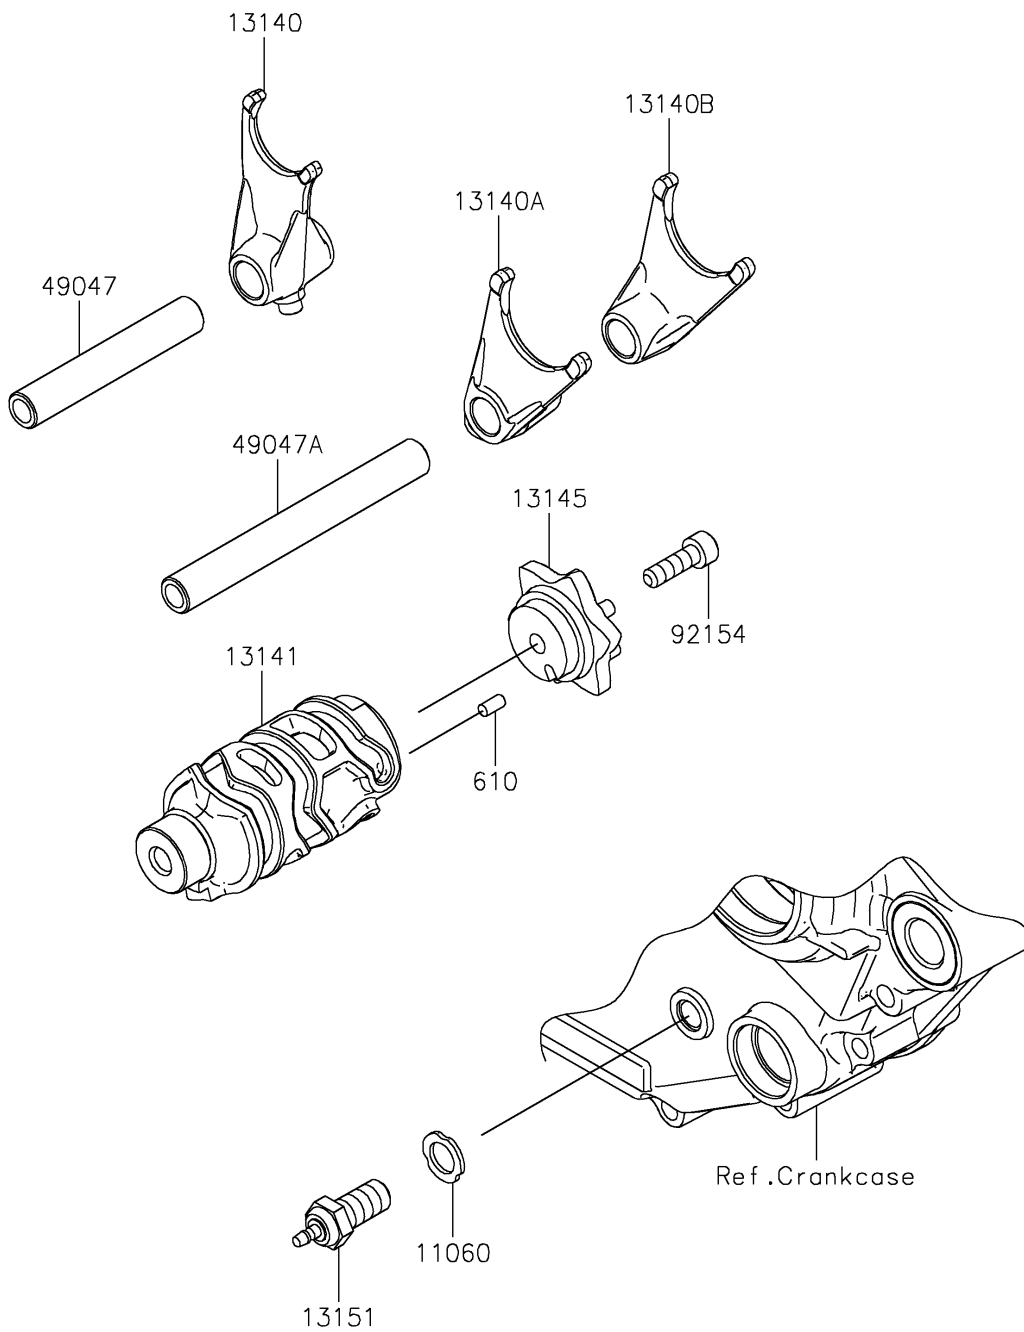

2025 KLX230SM ABS

PARTS DIAGRAM

Gear Change Drum/Shift Fork(s)

E1362

2025 KLX230SM ABS

PARTS LIST

Gear Change Drum/Shift Fork(s)

ITEM NAME

PART NUMBER

QUANTITY
