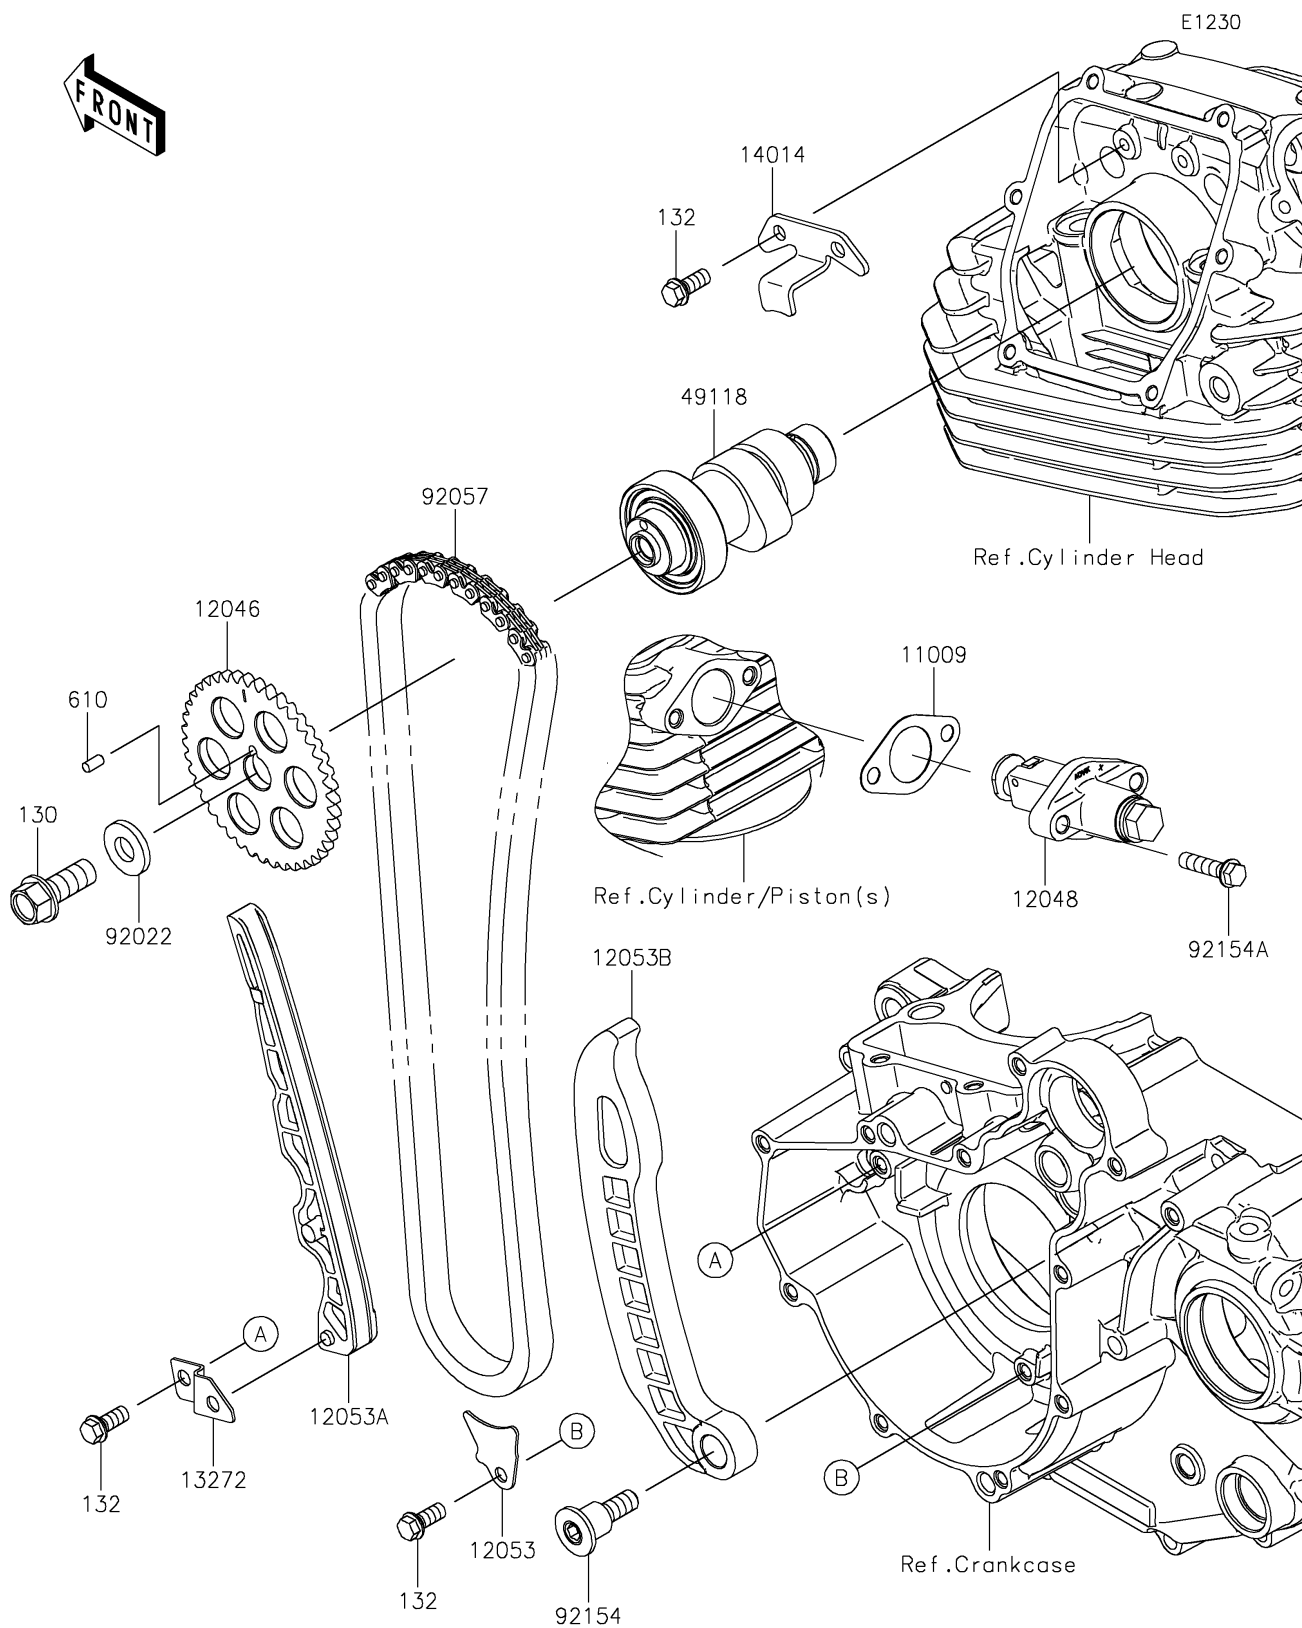

2025 KLX230SM ABS

Kawasaki

Let the Good Times Roll®

PARTS DIAGRAM

Camshaft(s)/Tensioner

2025 KLX230SM ABS

PARTS LIST

Camshaft(s)/Tensioner

ITEM NAME

PART NUMBER

QUANTITY
