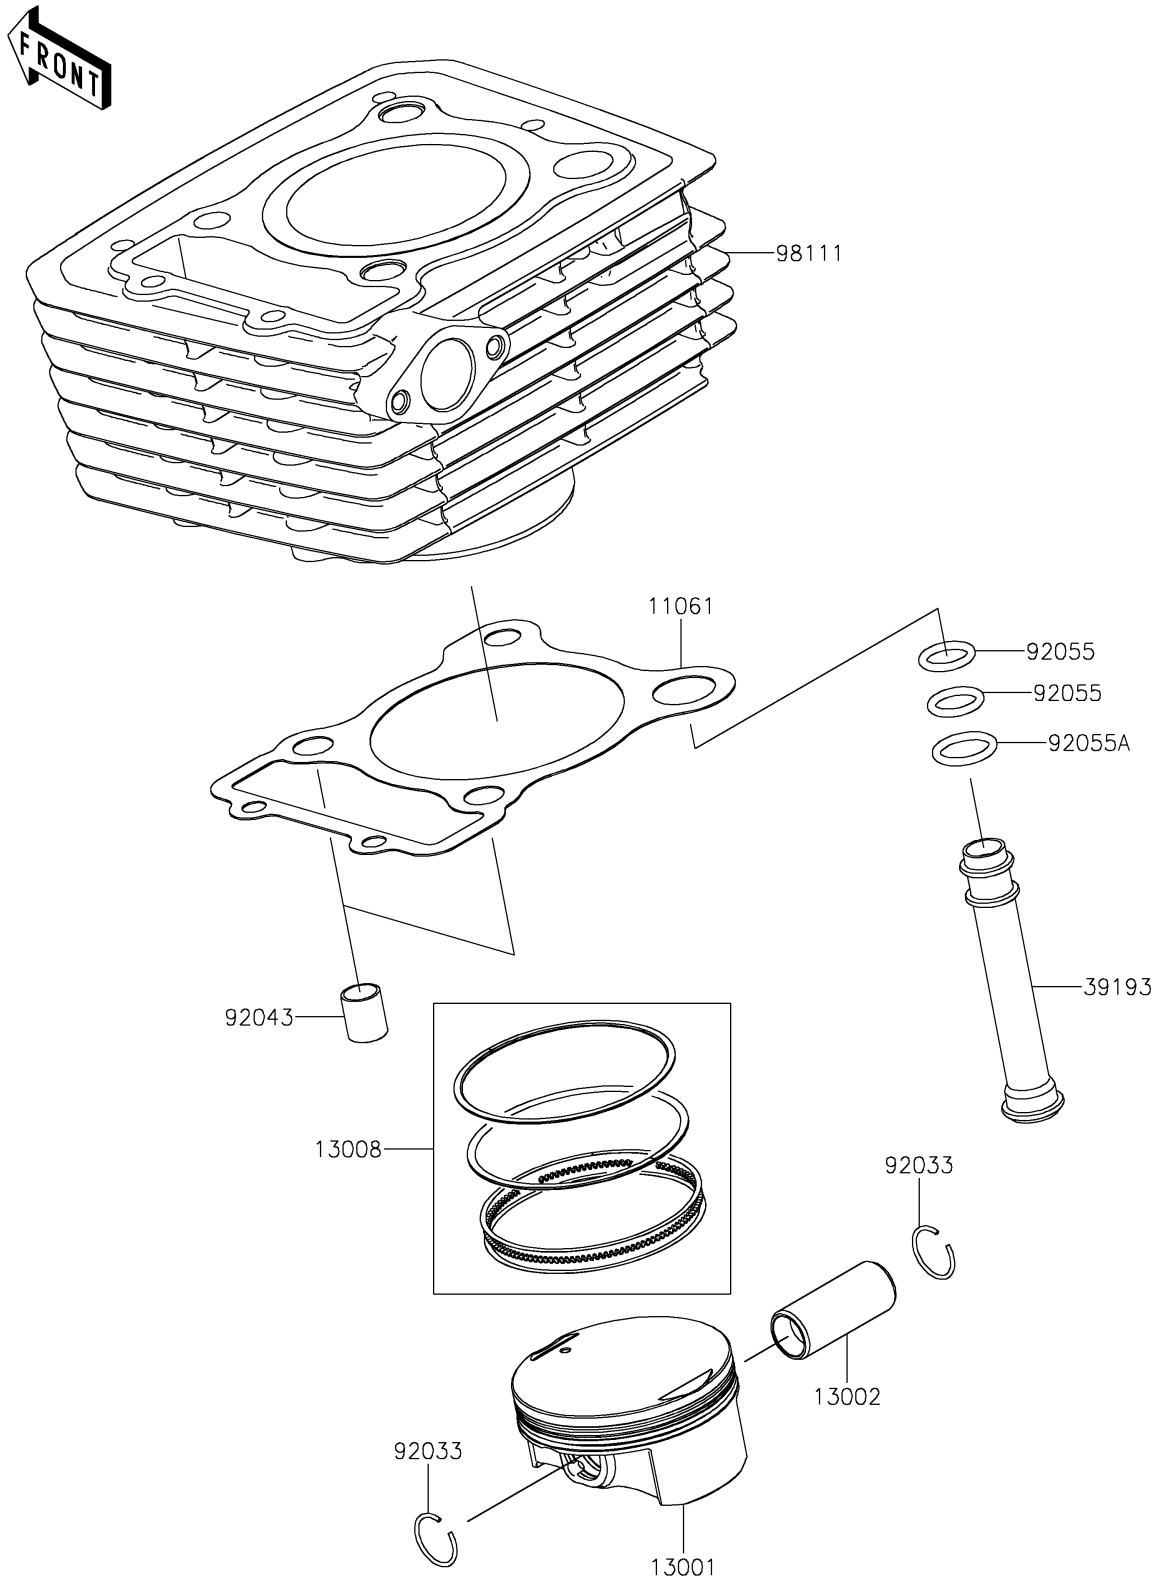

2025 KLX230SM ABS

PARTS DIAGRAM

Cylinder/Piston(s)

E1120

2025 KLX230SM ABS

PARTS LIST

Cylinder/Piston(s)

ITEM NAME

PART NUMBER

QUANTITY
