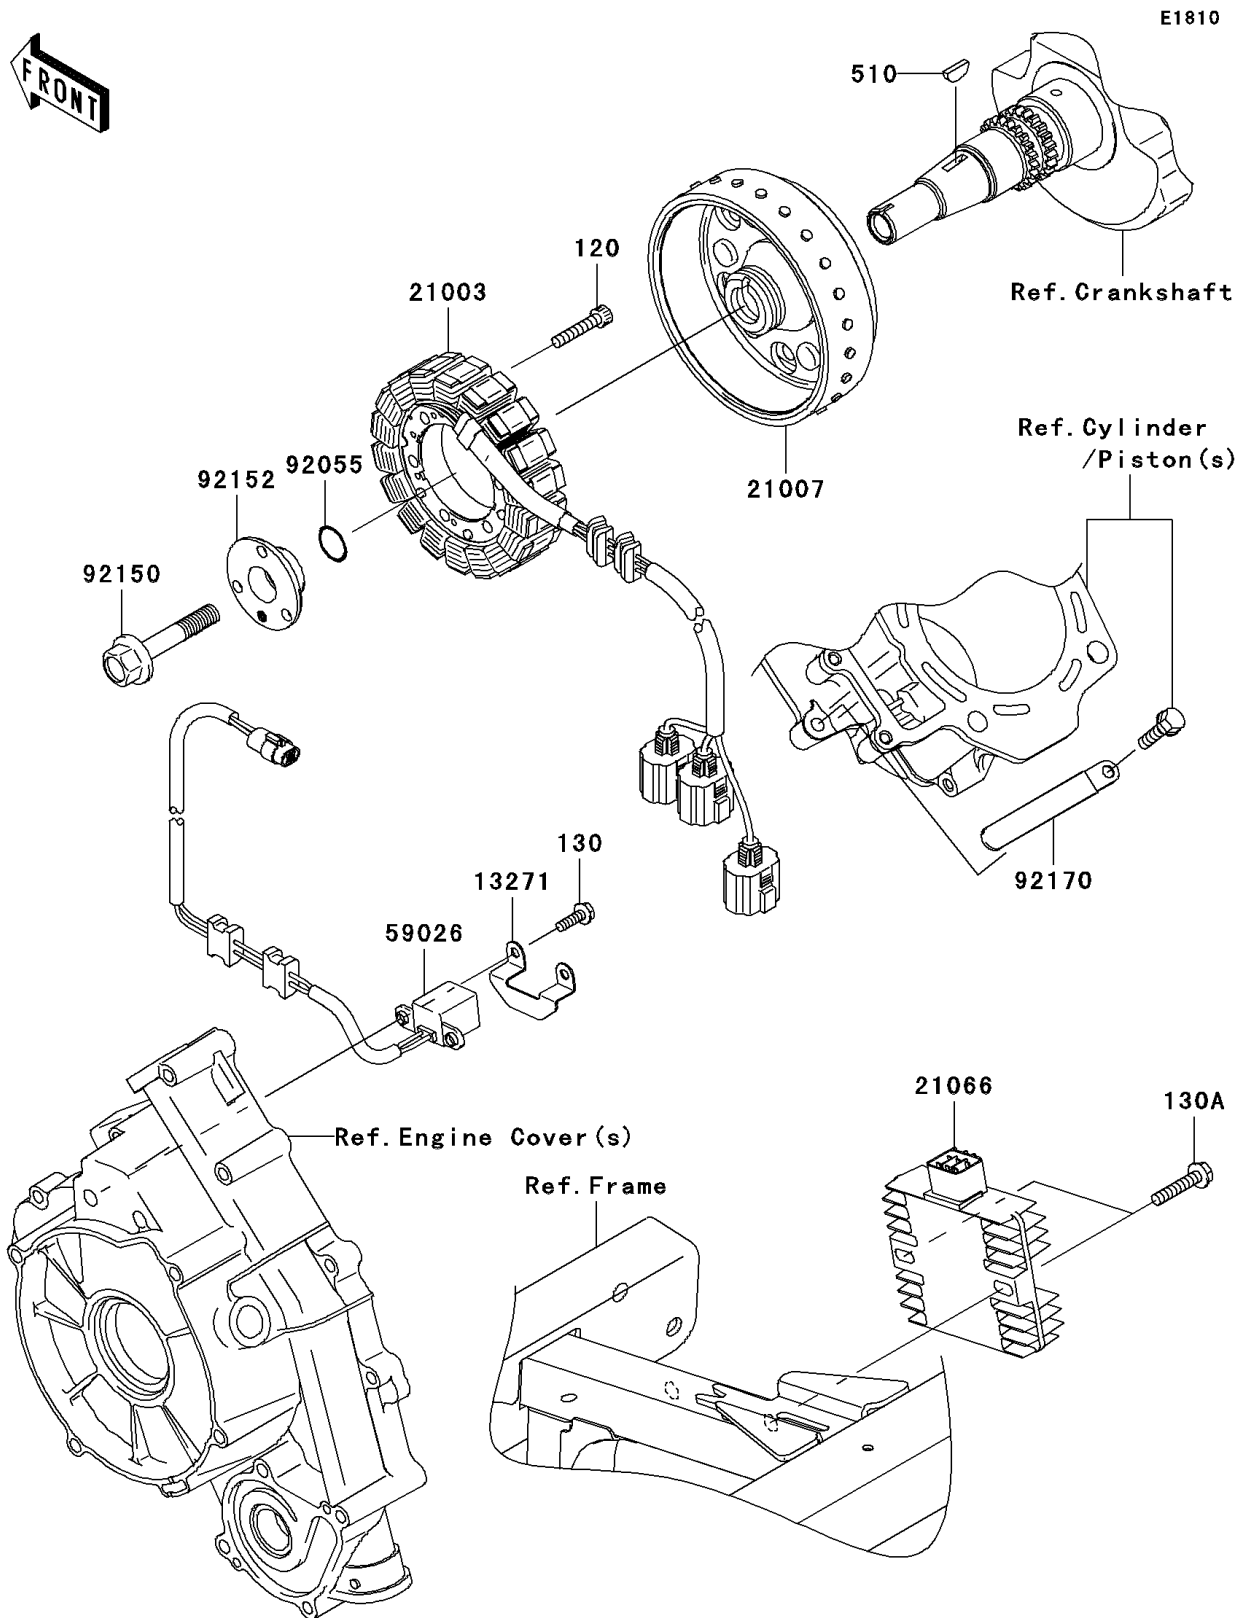

2009 Teryx® 750 FI 4x4

PARTS DIAGRAM

Generator