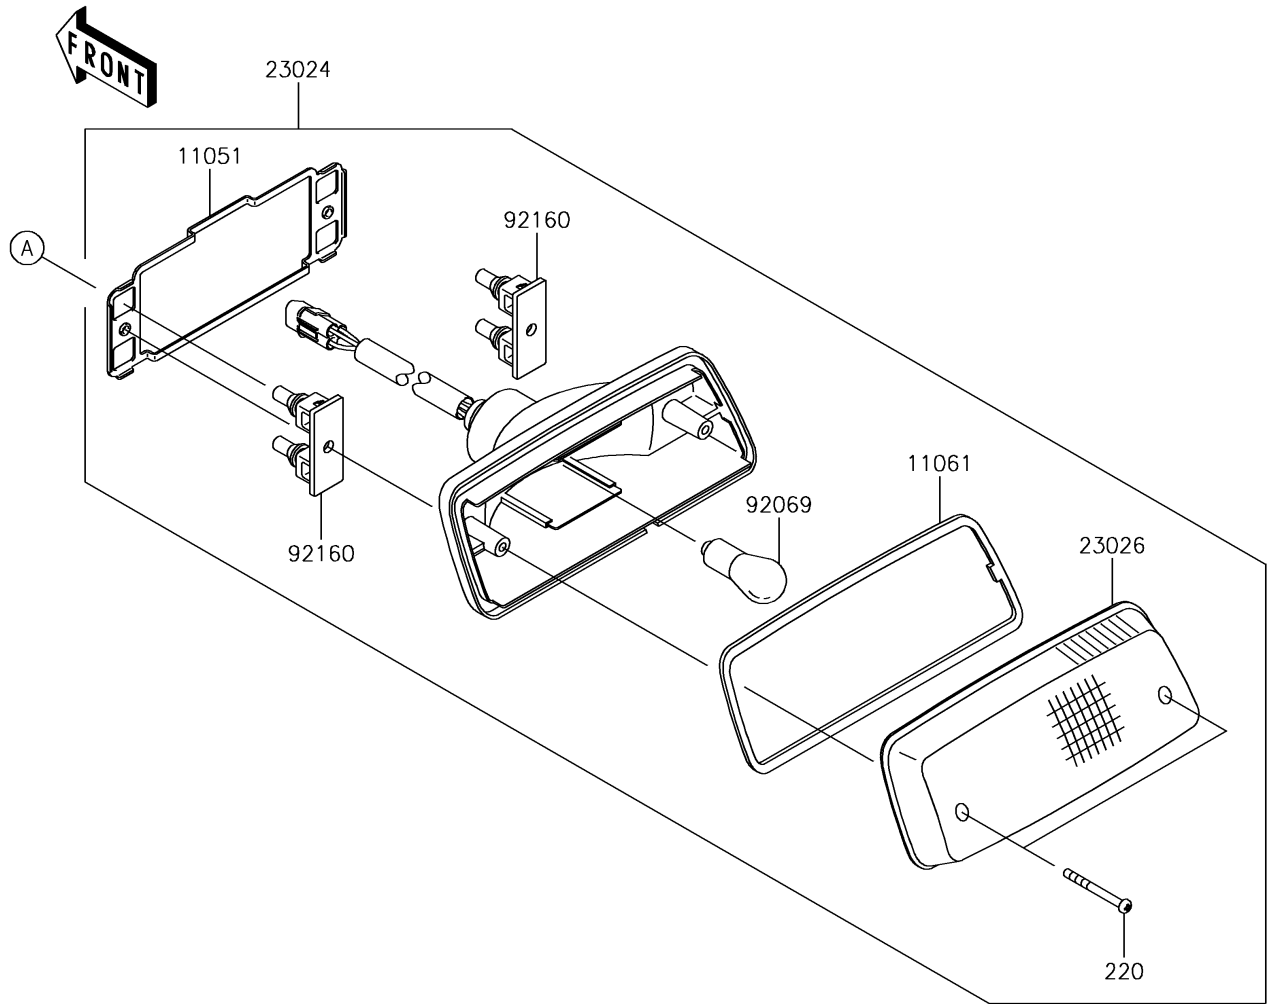

2018 BRUTE FORCE® 750 4x4i

PARTS DIAGRAM

Taillight(s)

F2720

2018 BRUTE FORCE® 750 4x4i

PARTS LIST

Taillight(s)

ITEM NAME

PART NUMBER

QUANTITY
