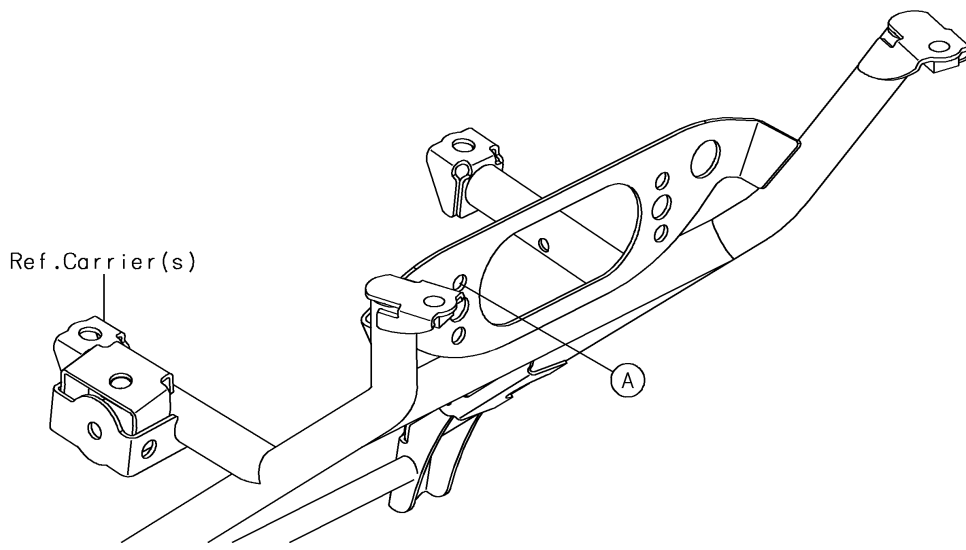

2018 BRUTE FORCE® 750 4x4i

PARTS DIAGRAM

Taillight(s)

F2720

2018 BRUTE FORCE® 750 4x4i

PARTS LIST

Taillight(s)

ITEM NAME

PART NUMBER

QUANTITY
