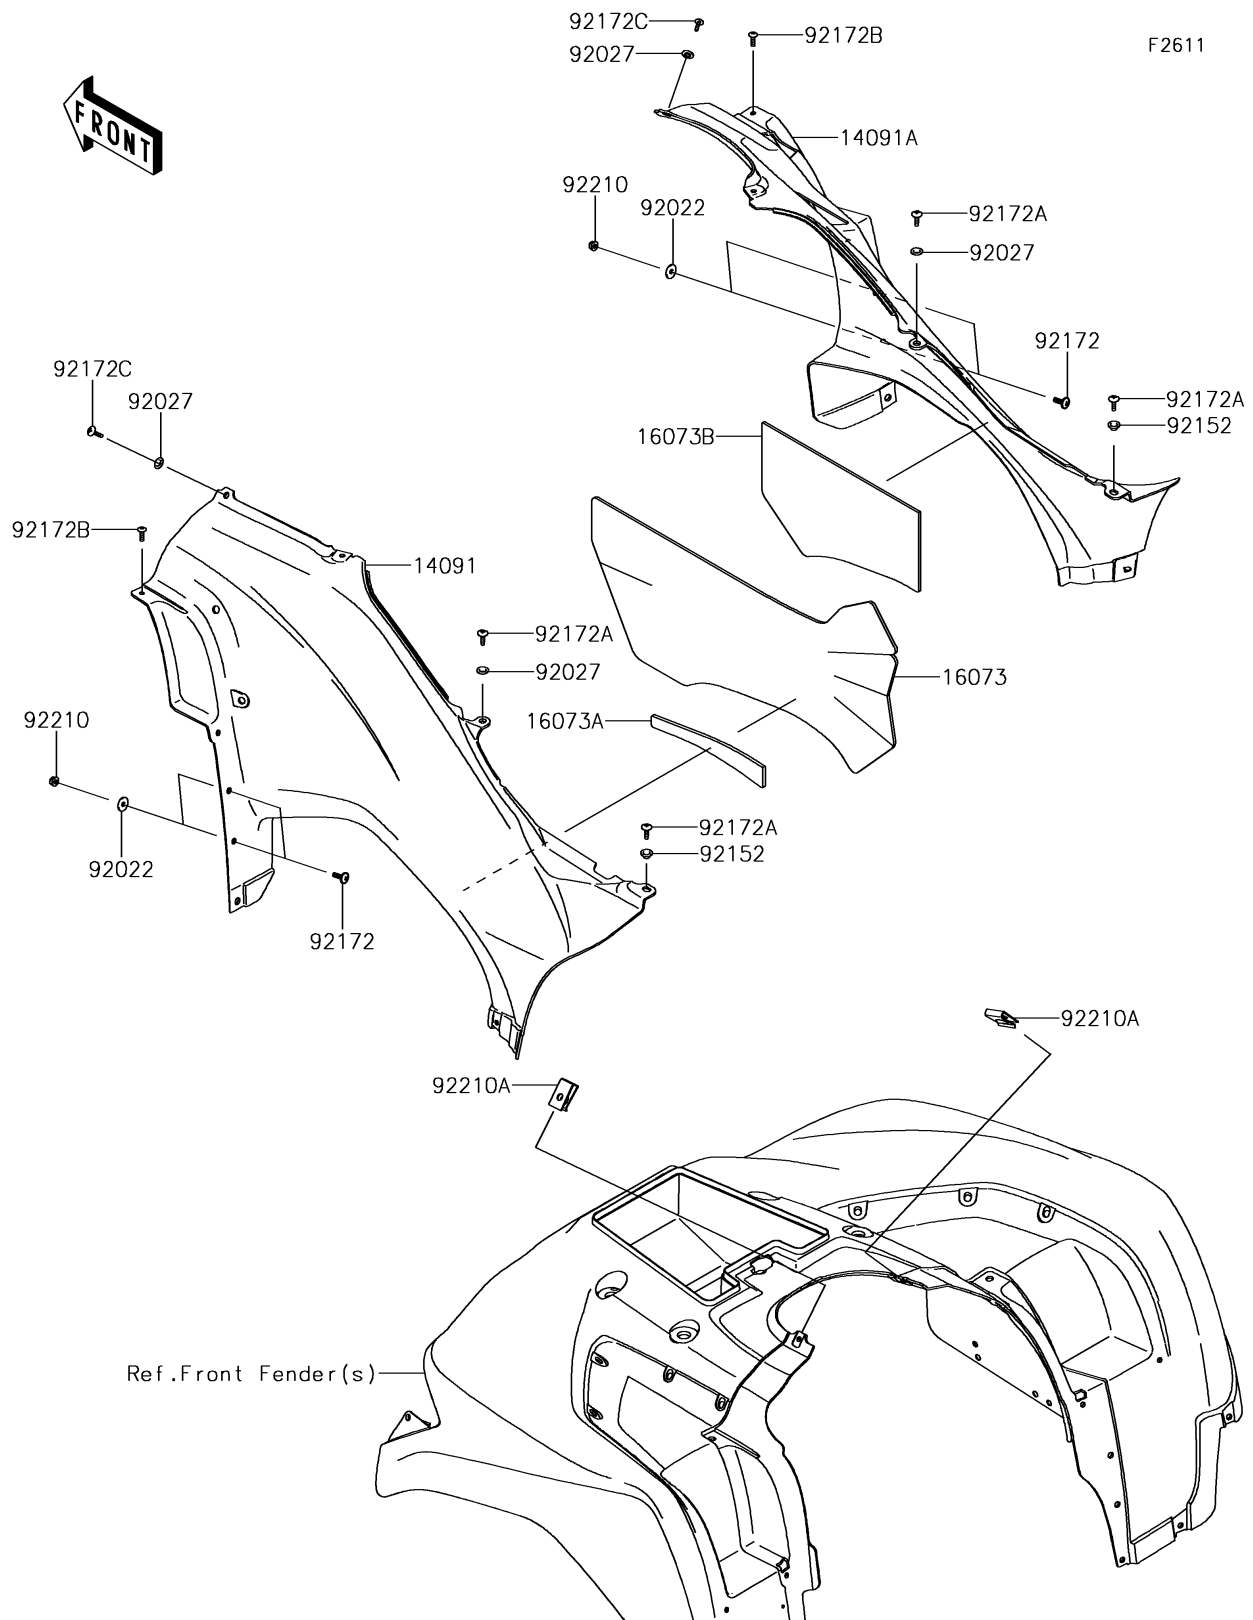

2018 BRUTE FORCE® 750 4x4i

PARTS DIAGRAM

Side Covers

2018 BRUTE FORCE® 750 4x4i

PARTS LIST

Side Covers

ITEM NAME

PART NUMBER

QUANTITY
