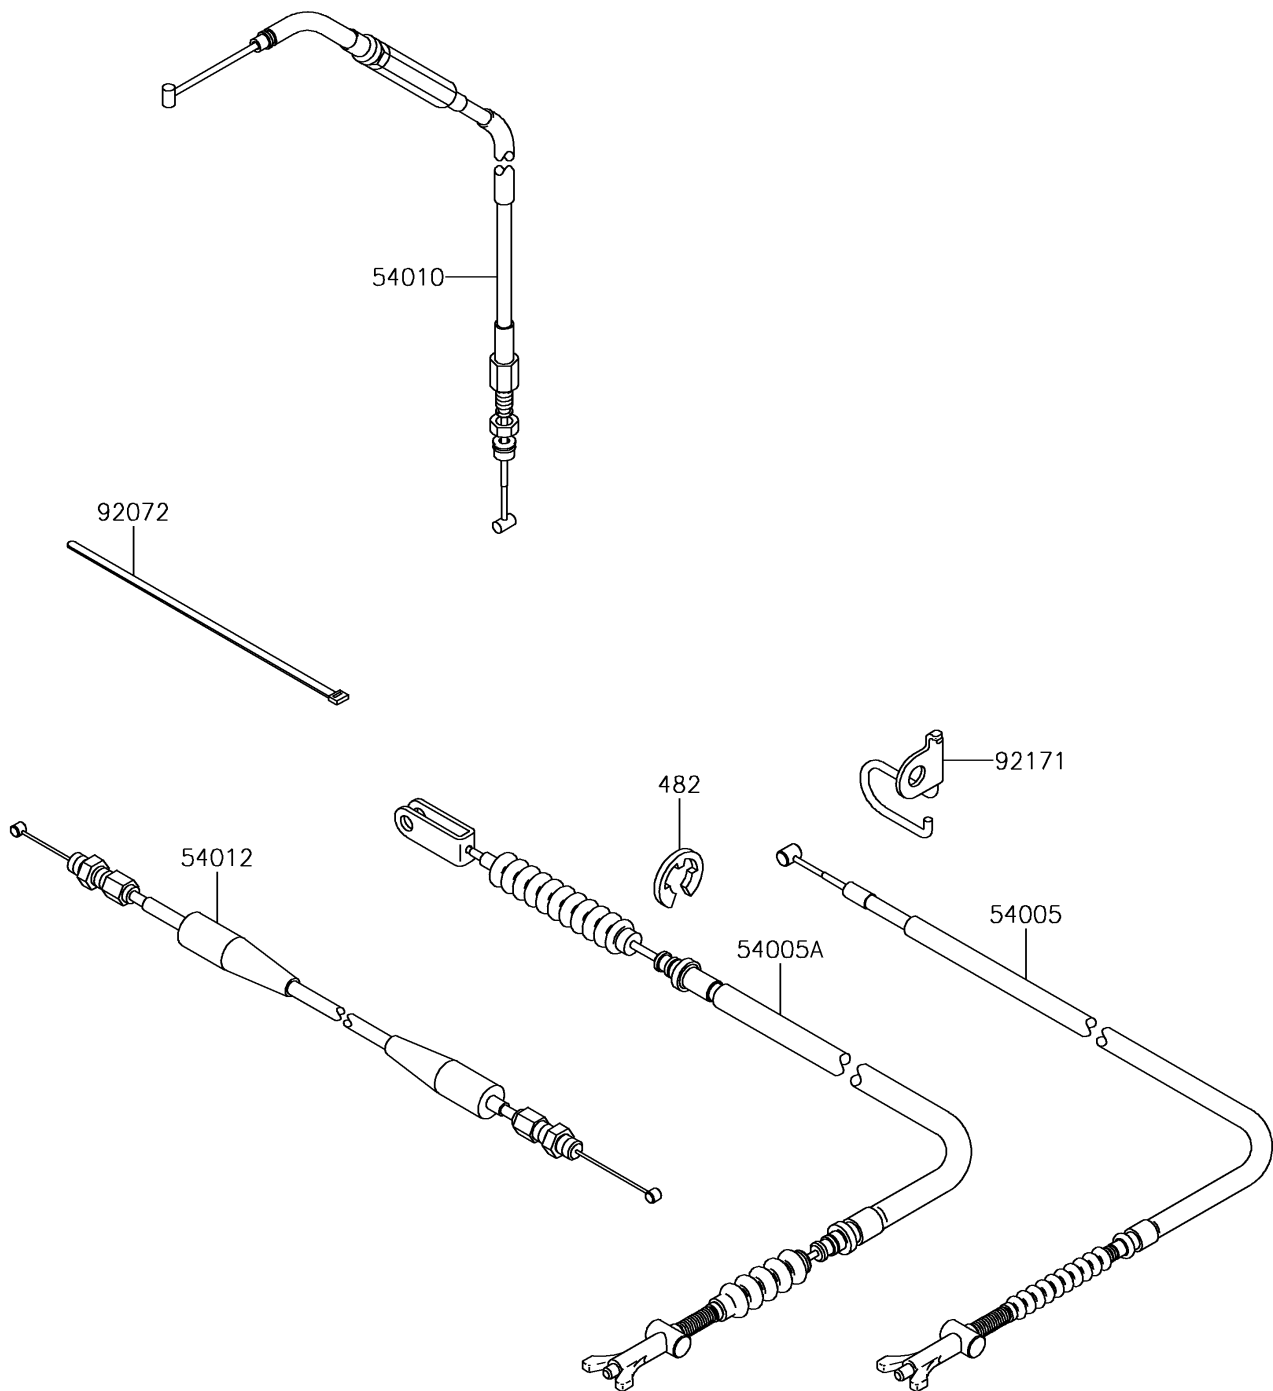

2018 BRUTE FORCE® 750 4x4i

PARTS DIAGRAM

Cables

F2540

2018 BRUTE FORCE® 750 4x4i

PARTS LIST

Cables

ITEM NAME

PART NUMBER

QUANTITY
