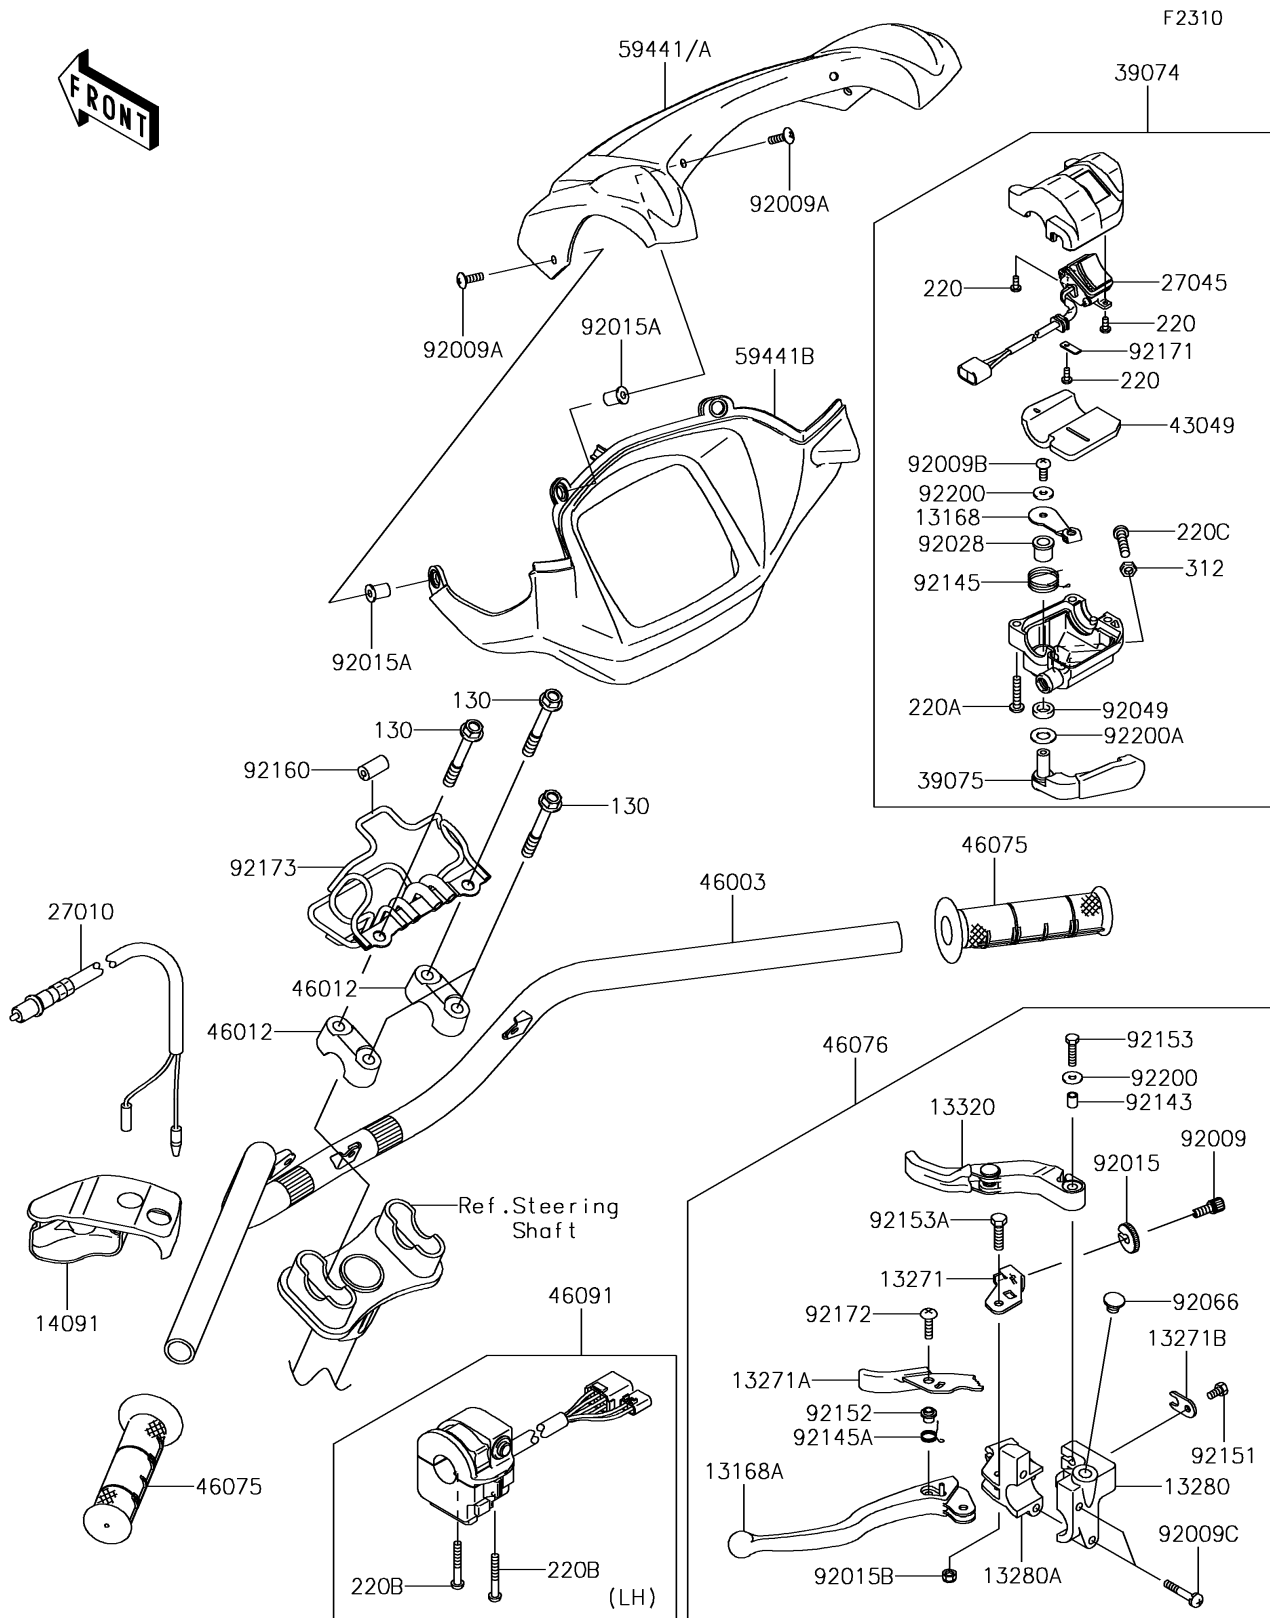

2018 BRUTE FORCE® 750 4x4i

PARTS DIAGRAM

Handlebar

2018 BRUTE FORCE® 750 4x4i

PARTS LIST

Handlebar

ITEM NAME

PART NUMBER

QUANTITY
