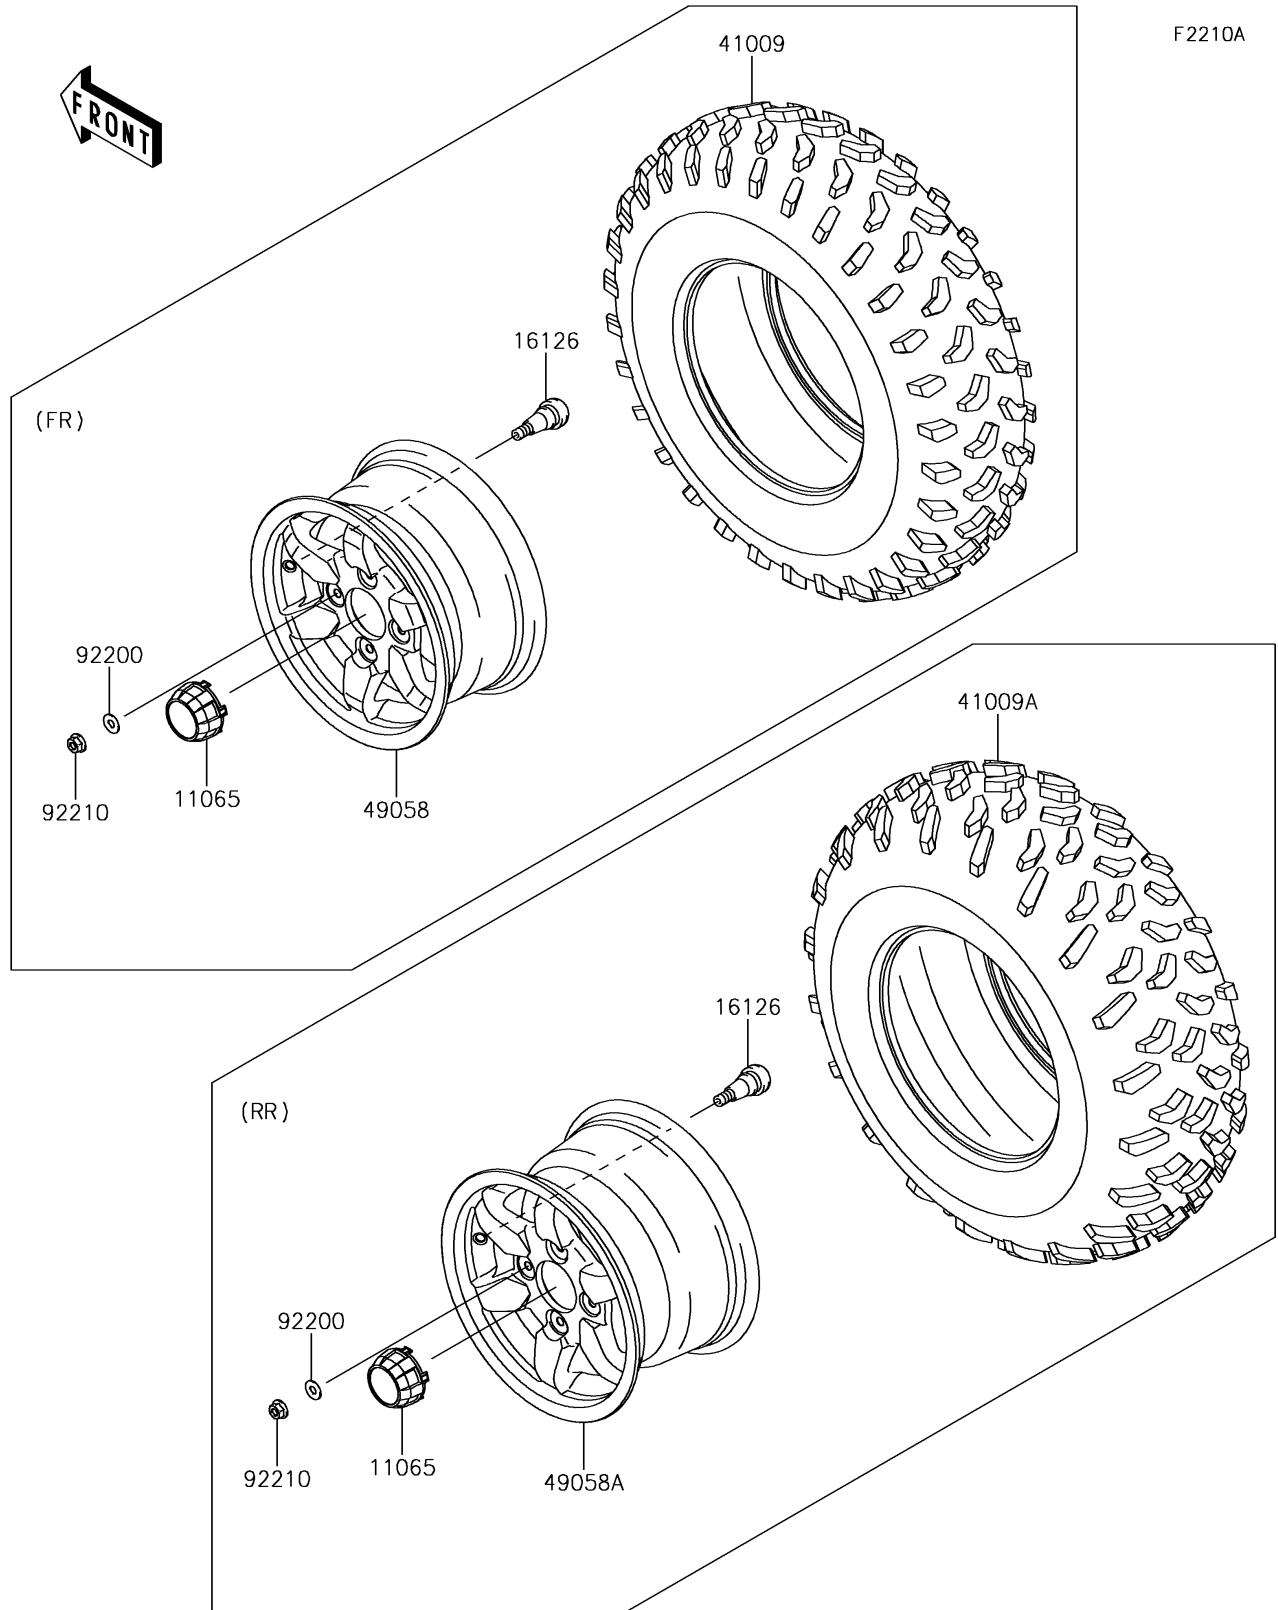

2018 BRUTE FORCE® 750 4x4i

PARTS DIAGRAM

Wheels/Tires(LJF/LKF)

2018 BRUTE FORCE® 750 4x4i

PARTS LIST

Wheels/Tires(LJF/LKF)

ITEM NAME

PART NUMBER

QUANTITY
