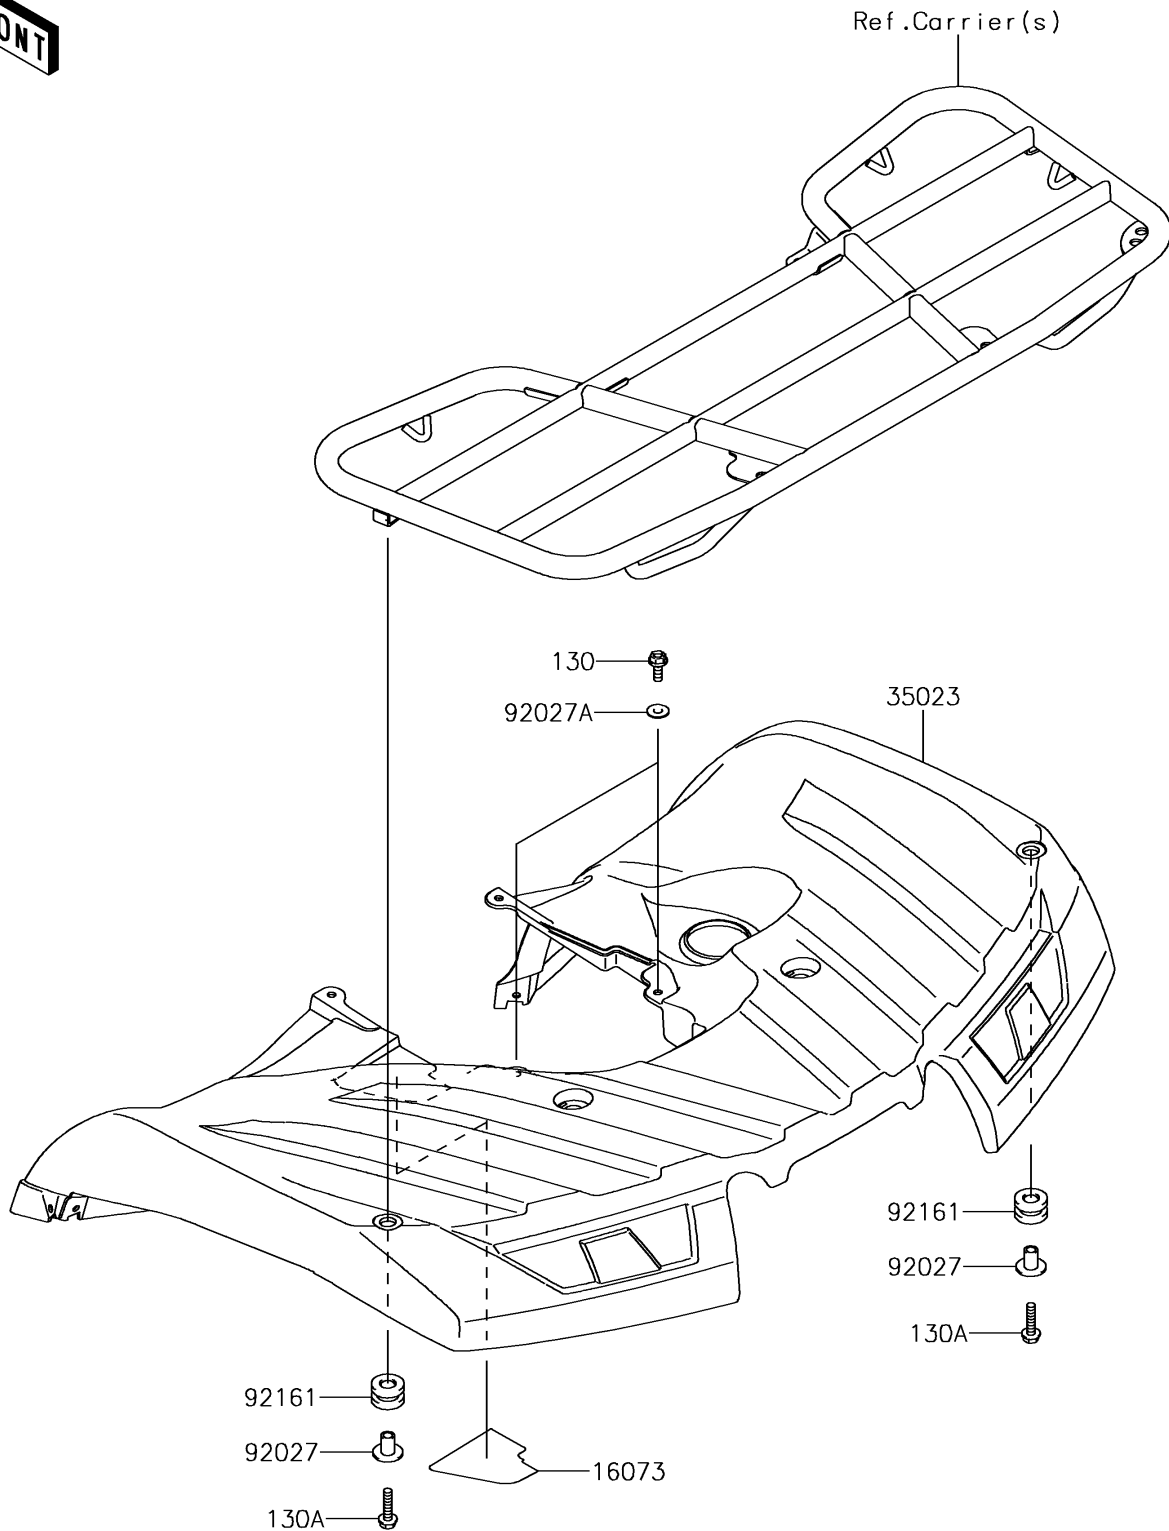

2018 BRUTE FORCE® 750 4x4i

PARTS DIAGRAM

Rear Fender(s)

F2172

2018 BRUTE FORCE® 750 4x4i

PARTS LIST

Rear Fender(s)

ITEM NAME

PART NUMBER

QUANTITY
