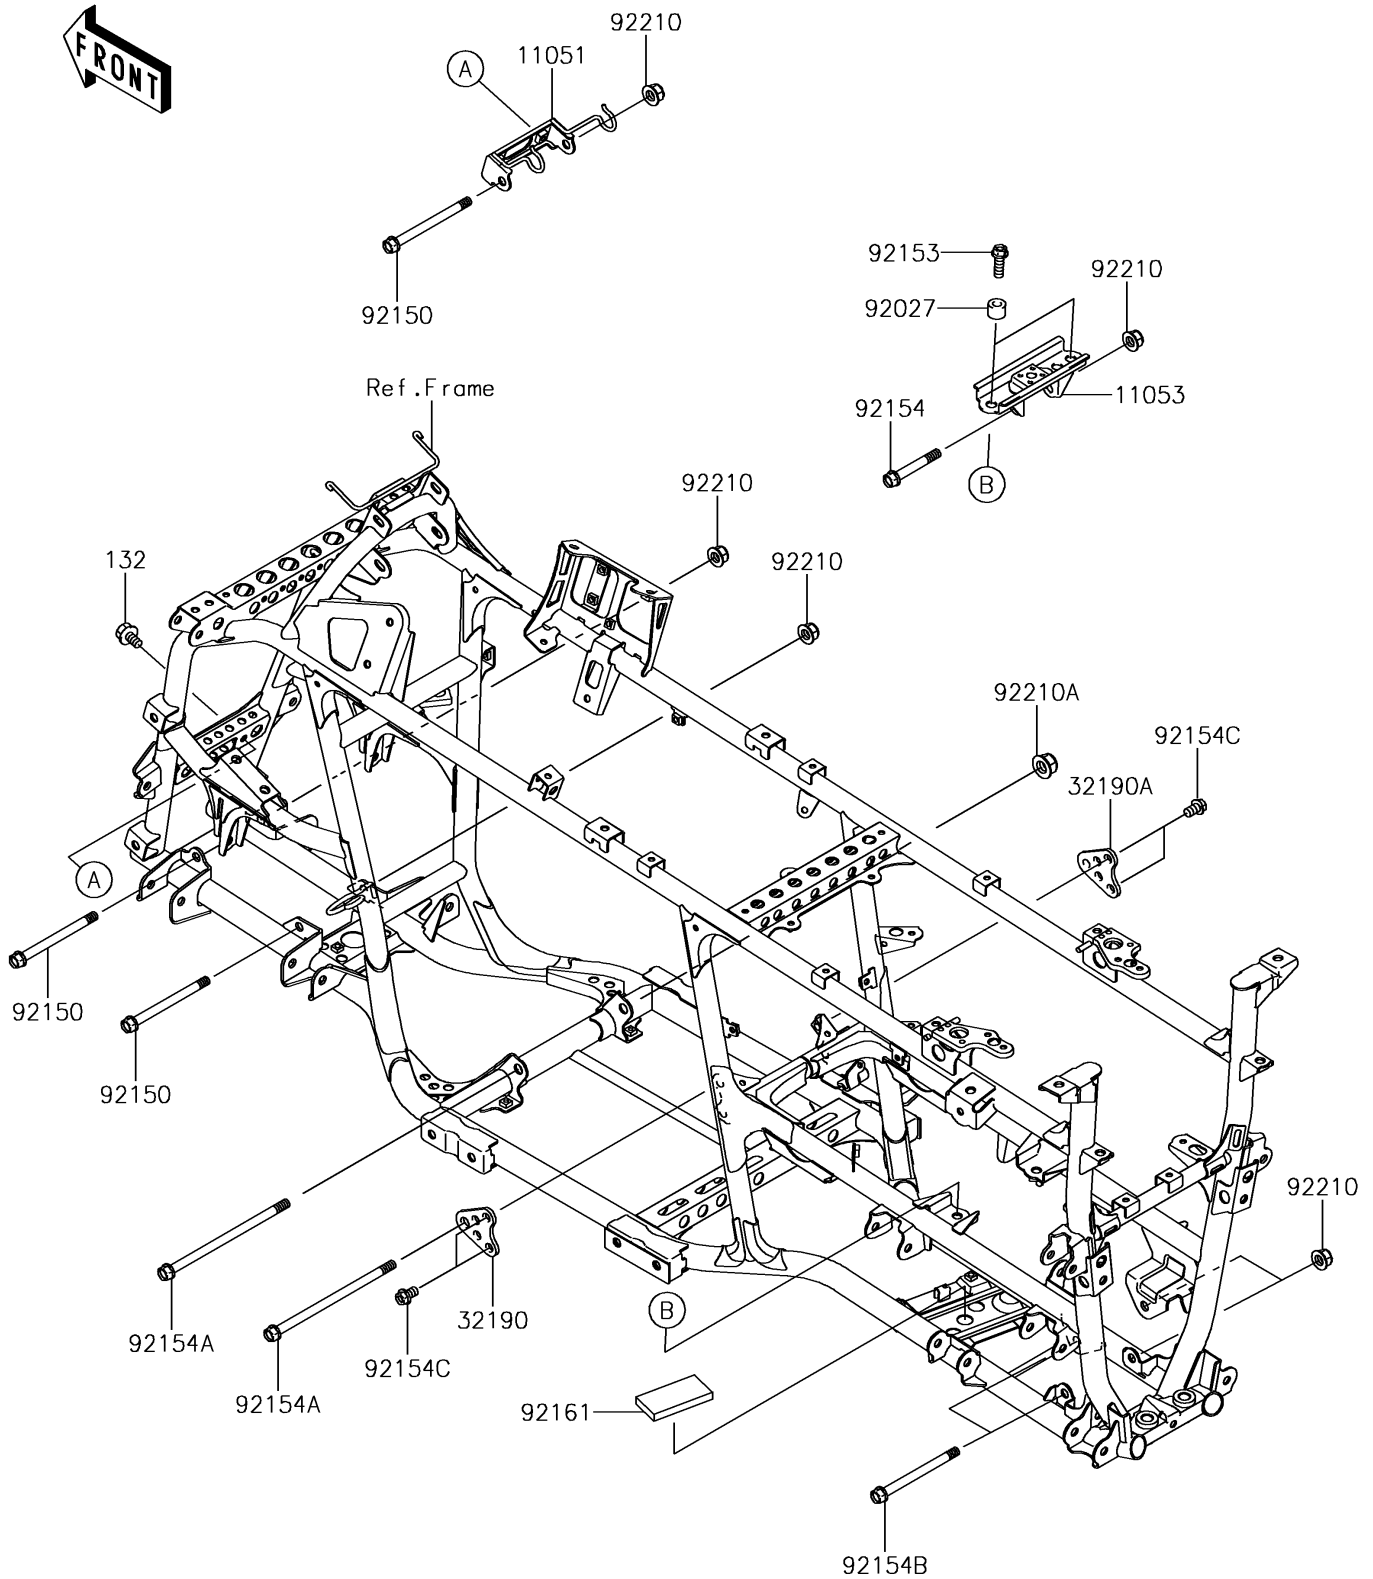

2018 BRUTE FORCE® 750 4x4i

PARTS DIAGRAM

Engine Mount

F2122

2018 BRUTE FORCE® 750 4x4i

PARTS LIST Engine Mount

ITEM NAME	PART NUMBER	QUANTITY
-----------	-------------	----------
