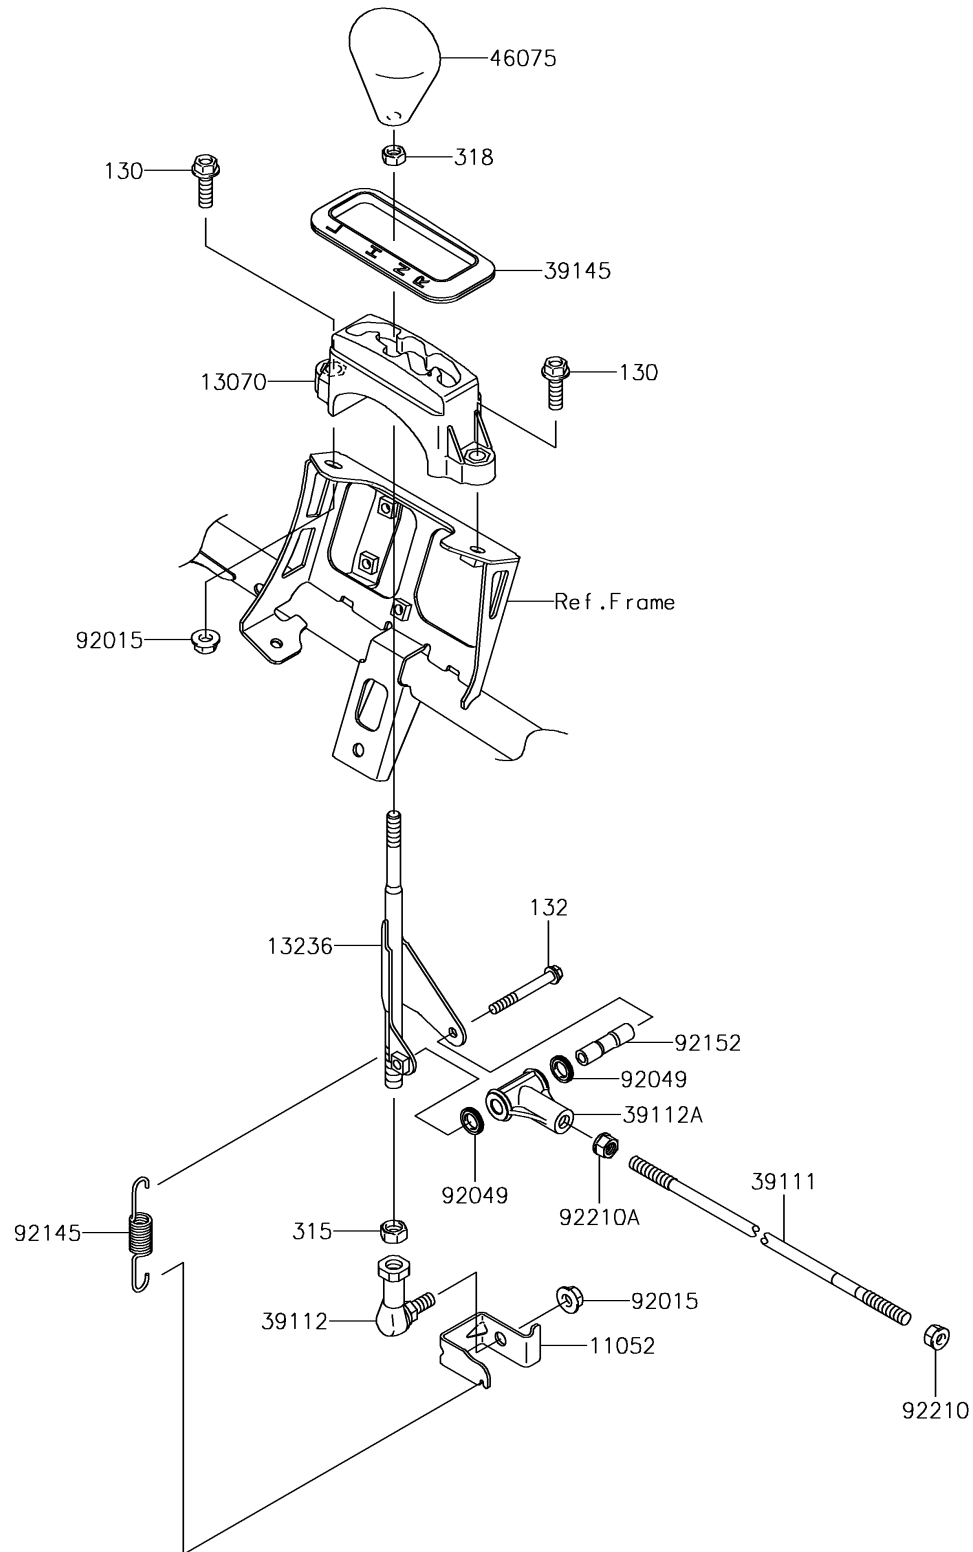

2018 BRUTE FORCE® 750 4x4i

PARTS DIAGRAM

Control

E7110

2018 BRUTE FORCE® 750 4x4i

PARTS LIST

Control

ITEM NAME

PART NUMBER

QUANTITY
