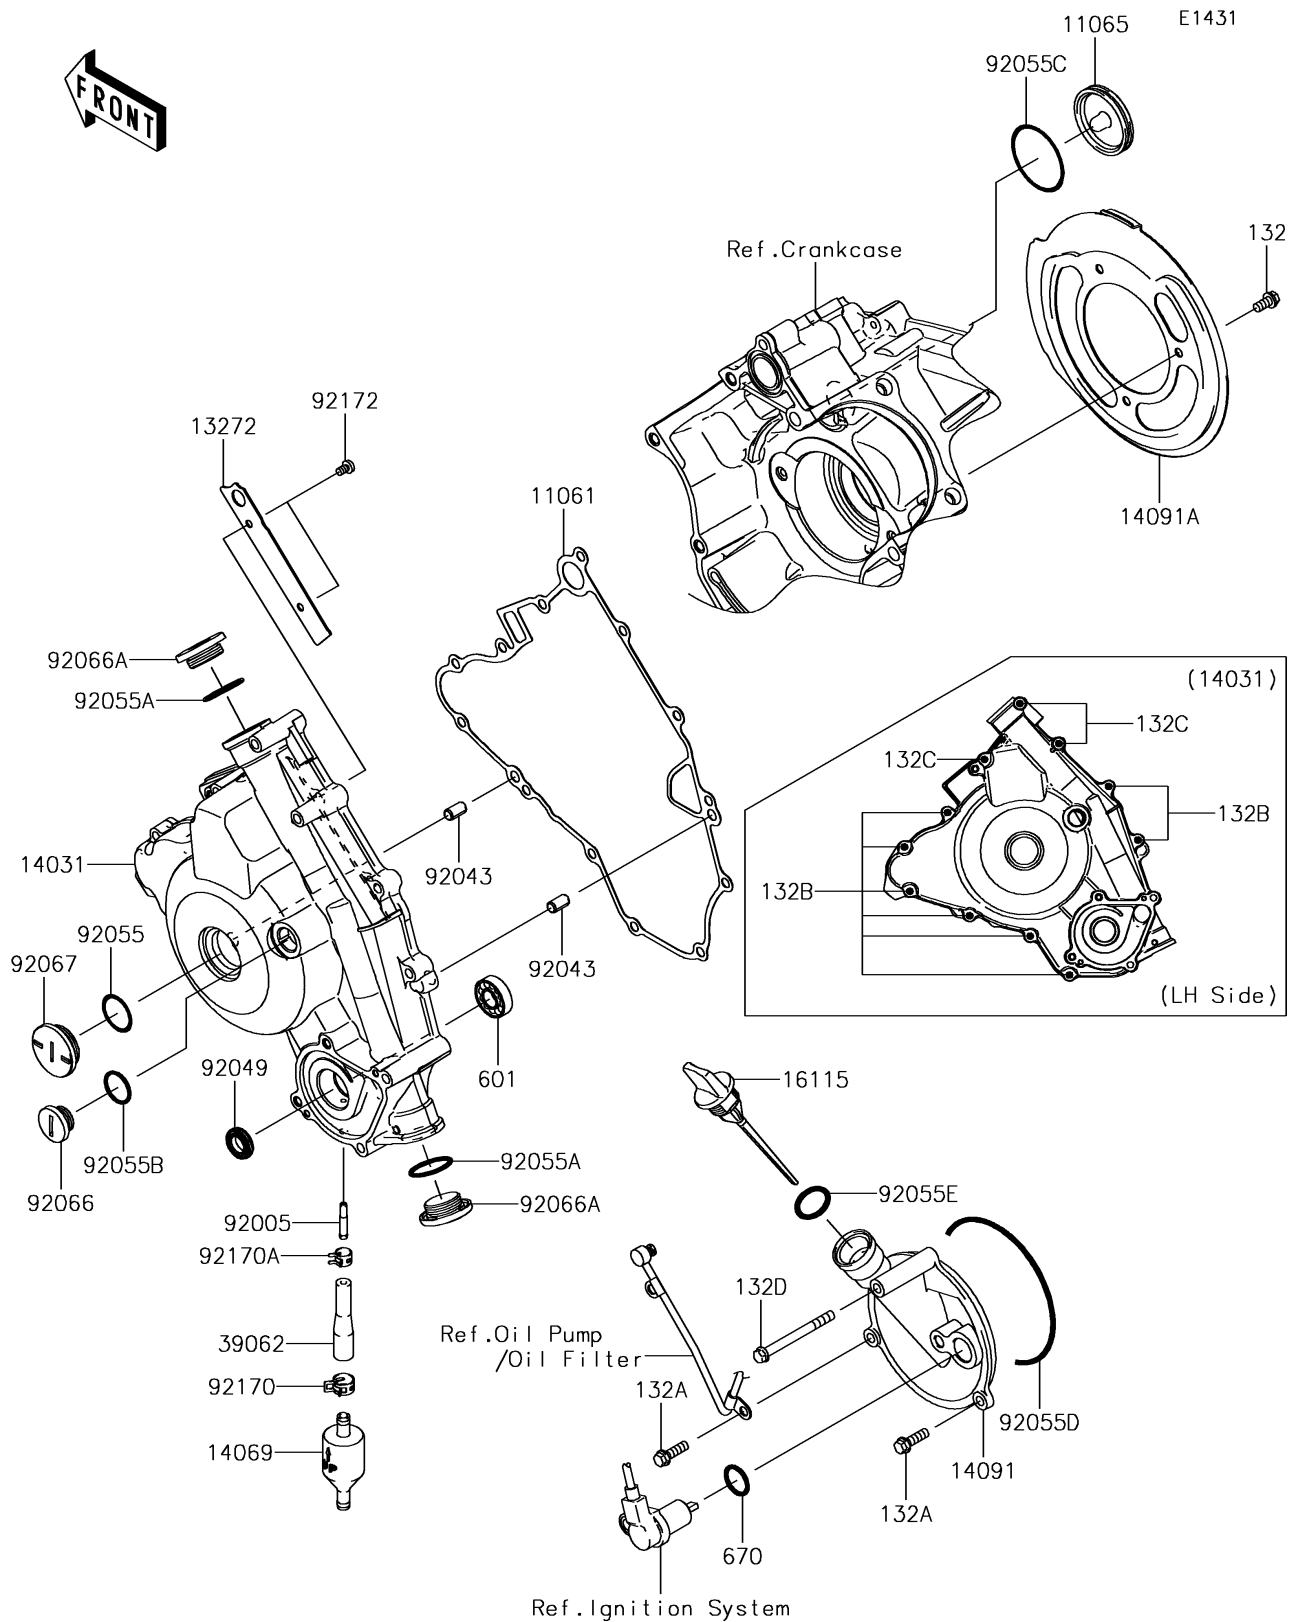

2018 BRUTE FORCE® 750 4x4i

PARTS DIAGRAM

Engine Cover(s)

2018 BRUTE FORCE® 750 4x4i

PARTS LIST

Engine Cover(s)

ITEM NAME	PART NUMBER	QUANTITY
-----------	-------------	----------
