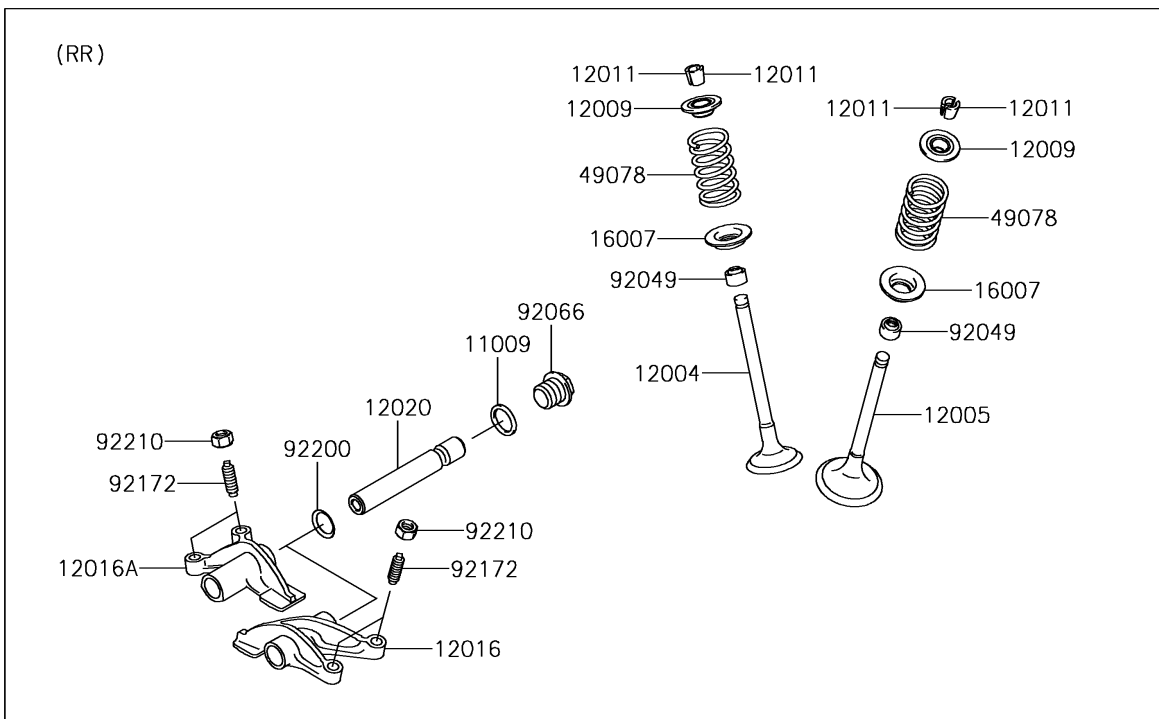

2018 BRUTE FORCE® 750 4x4i

PARTS DIAGRAM

Valve(s)

E1210

2018 BRUTE FORCE® 750 4x4i

PARTS LIST

Valve(s)

ITEM NAME

PART NUMBER

QUANTITY
