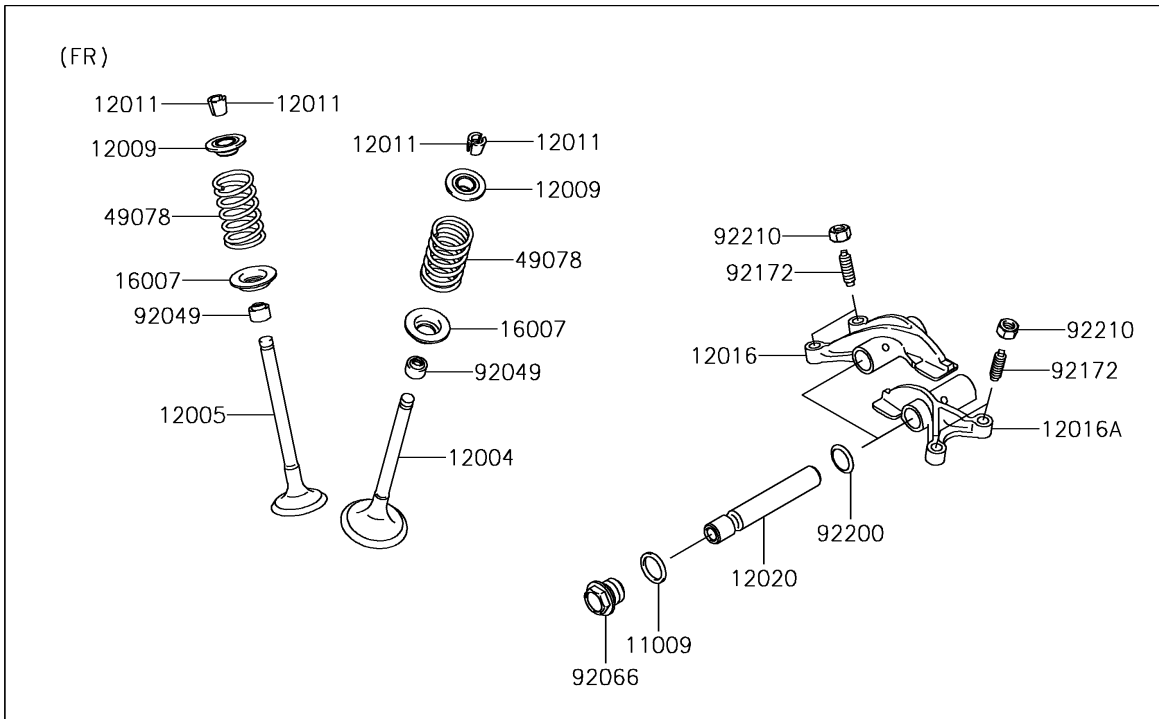

2018 BRUTE FORCE® 750 4x4i

PARTS DIAGRAM

Valve(s)

E1210

2018 BRUTE FORCE® 750 4x4i

PARTS LIST

Valve(s)

ITEM NAME

PART NUMBER

QUANTITY
