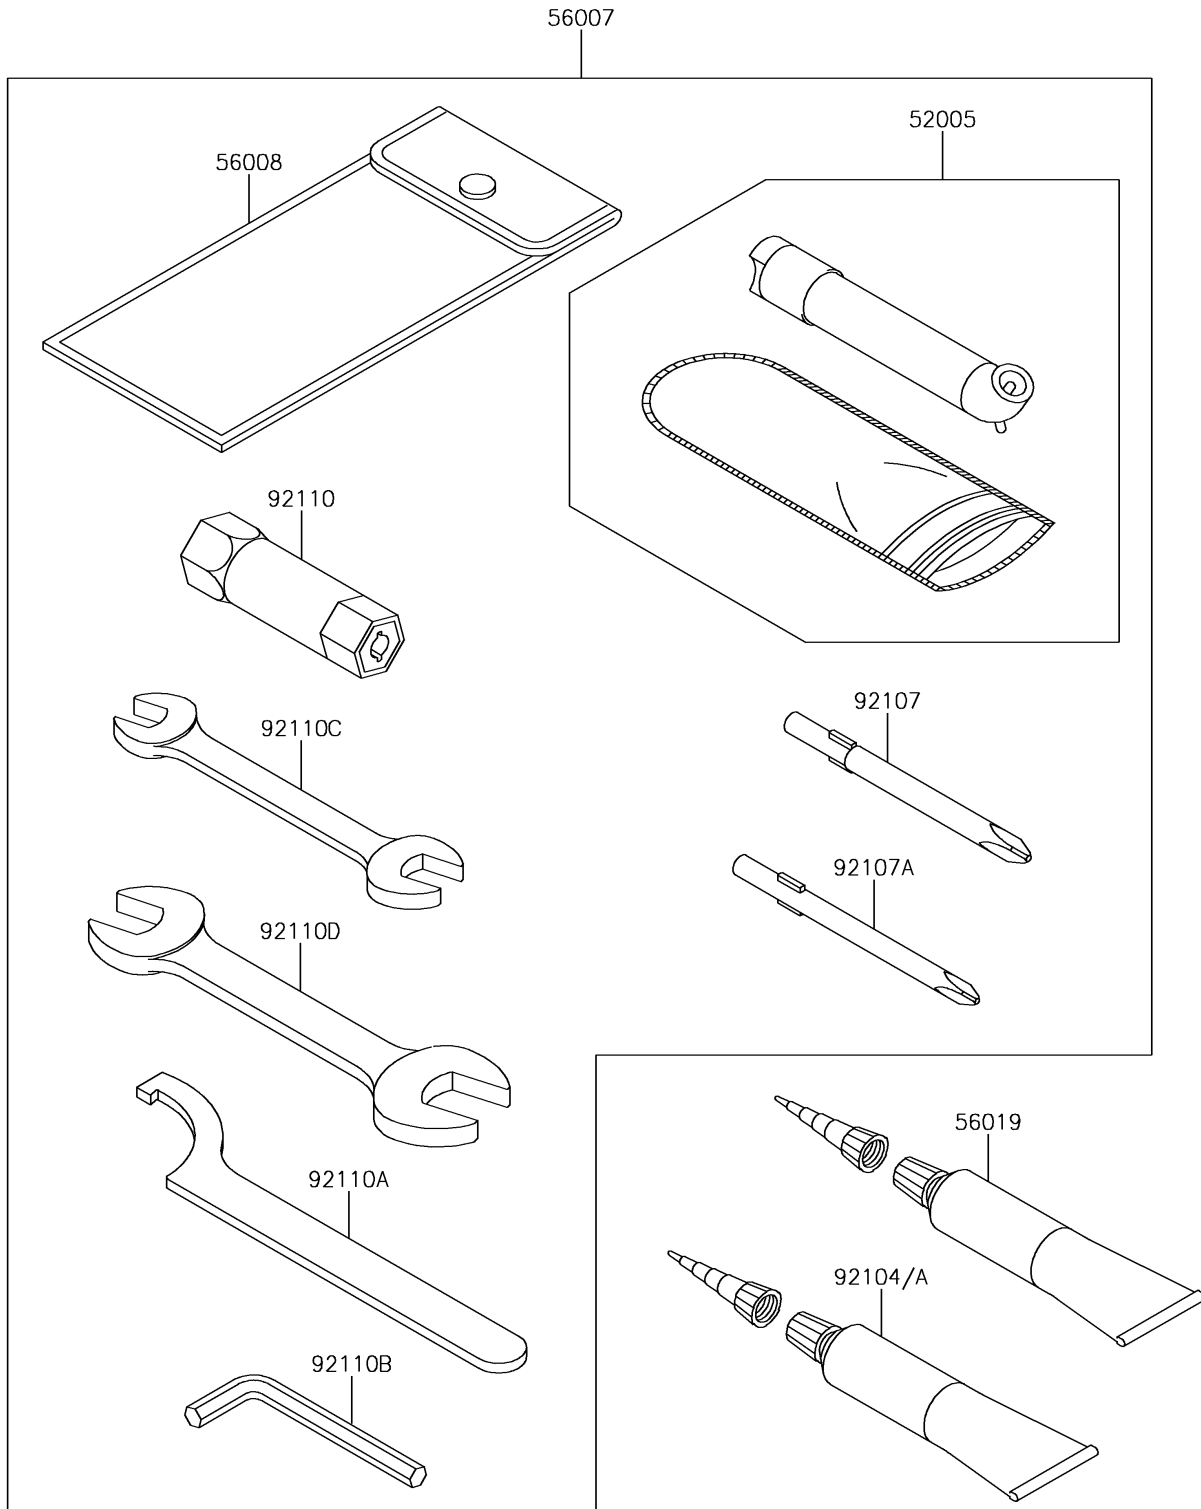

2016 BRUTE FORCE® 750 4x4i EPS

PARTS DIAGRAM

Owner's Tools

F2810

2016 BRUTE FORCE® 750 4x4i EPS

PARTS LIST Owner's Tools

ITEM NAME	PART NUMBER	QUANTITY
-----------	-------------	----------
