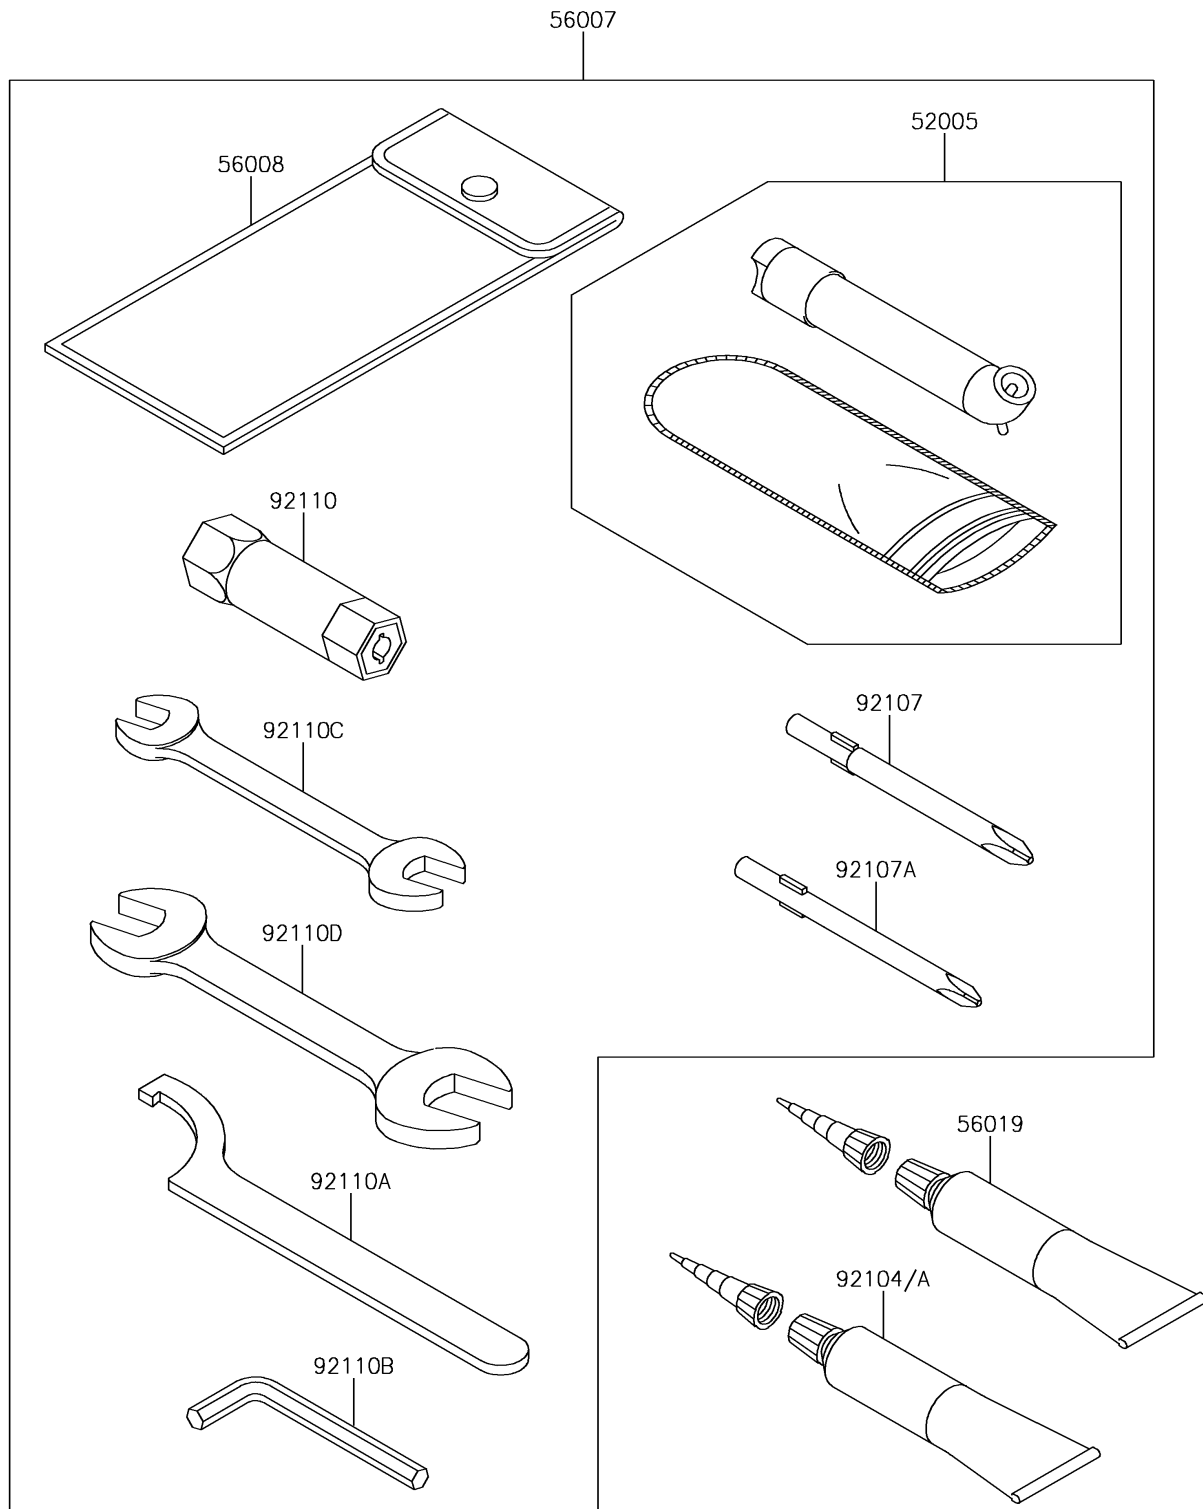

2017 BRUTE FORCE® 750 4x4i EPS

PARTS DIAGRAM

Owner's Tools

F2810

2017 BRUTE FORCE[®] 750 4x4i EPS

PARTS LIST Owner's Tools

ITEM NAME	PART NUMBER	QUANTITY
-----------	-------------	----------
