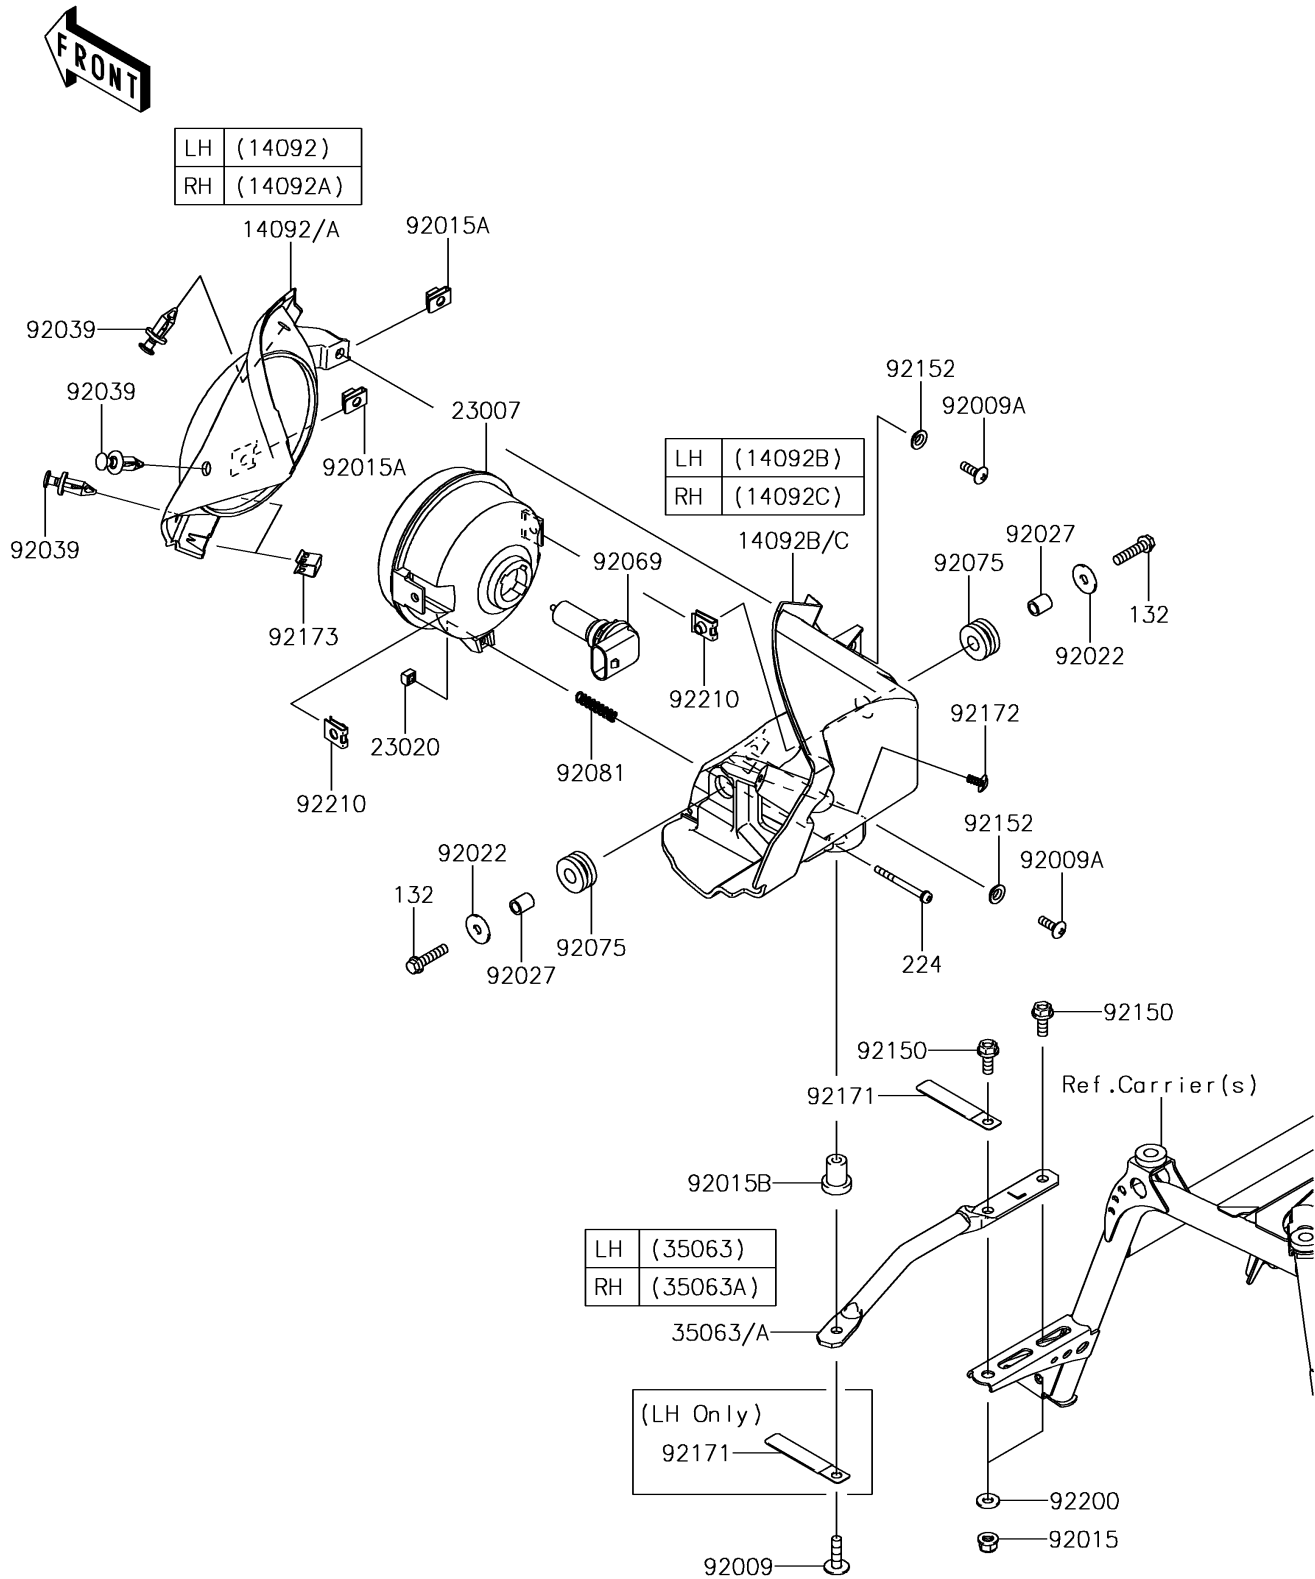

2019 BRUTE FORCE® 750 4x4i EPS

PARTS DIAGRAM

Headlight(s)

F2710

2019 BRUTE FORCE® 750 4x4i EPS

PARTS LIST

Headlight(s)

ITEM NAME

PART NUMBER

QUANTITY
