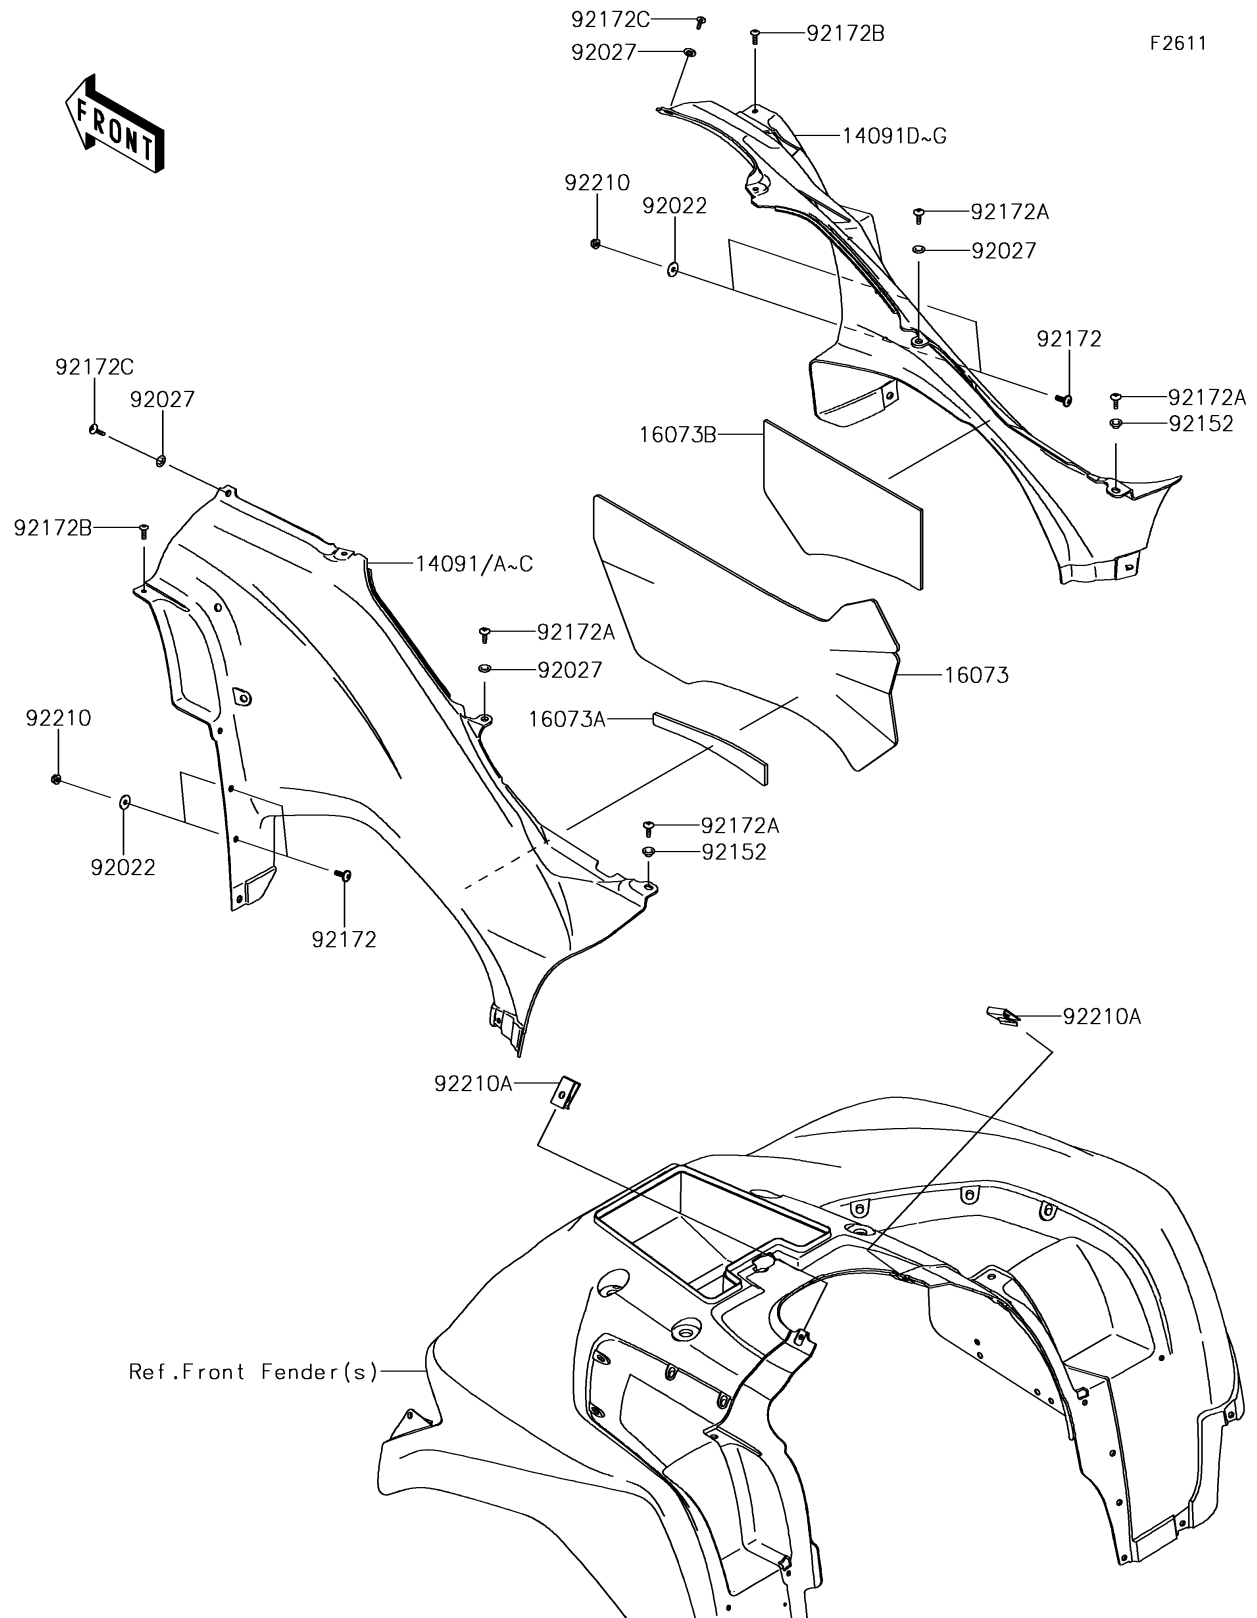

2017 BRUTE FORCE® 750 4x4i EPS

PARTS DIAGRAM

Side Covers

2017 BRUTE FORCE[®] 750 4x4i EPS

PARTS LIST

Side Covers

ITEM NAME	PART NUMBER	QUANTITY
-----------	-------------	----------
