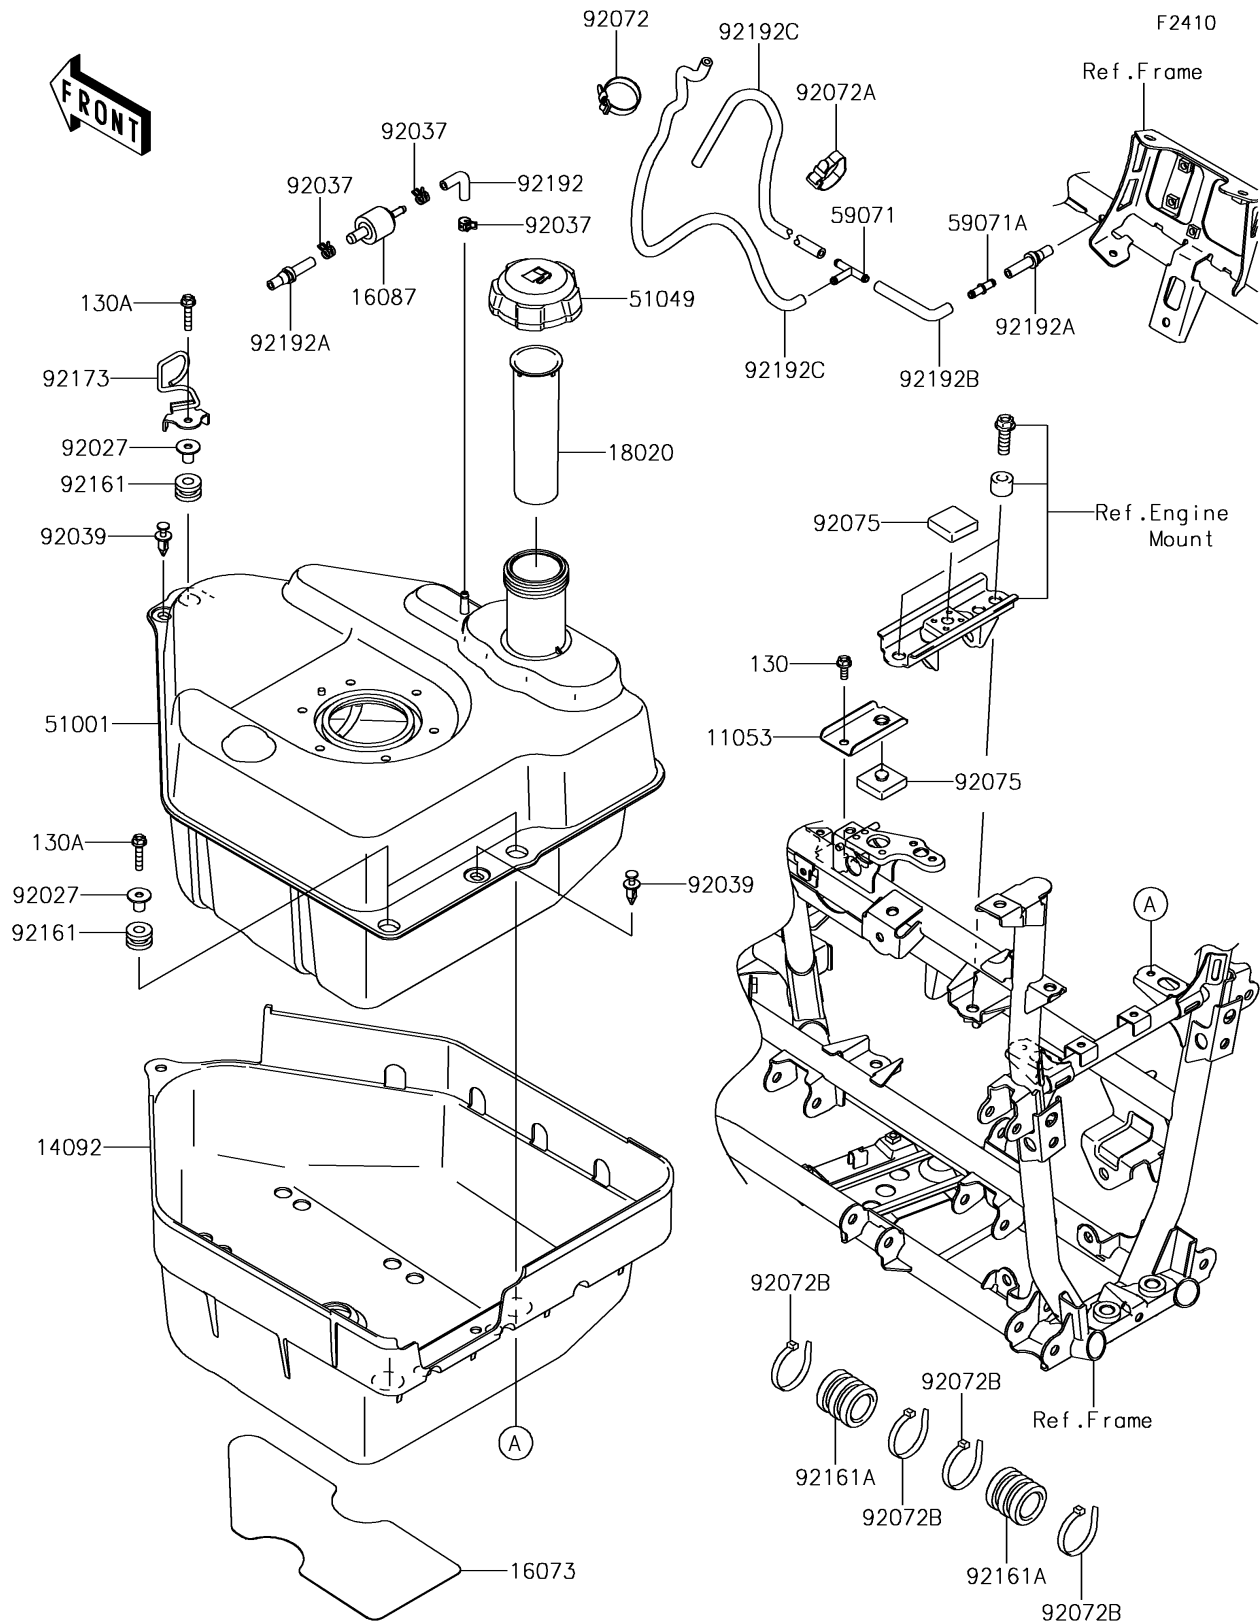

2016 BRUTE FORCE® 750 4x4i EPS

PARTS DIAGRAM

Fuel Tank

2016 BRUTE FORCE® 750 4x4i EPS

PARTS LIST

Fuel Tank

ITEM NAME	PART NUMBER	QUANTITY
-----------	-------------	----------
