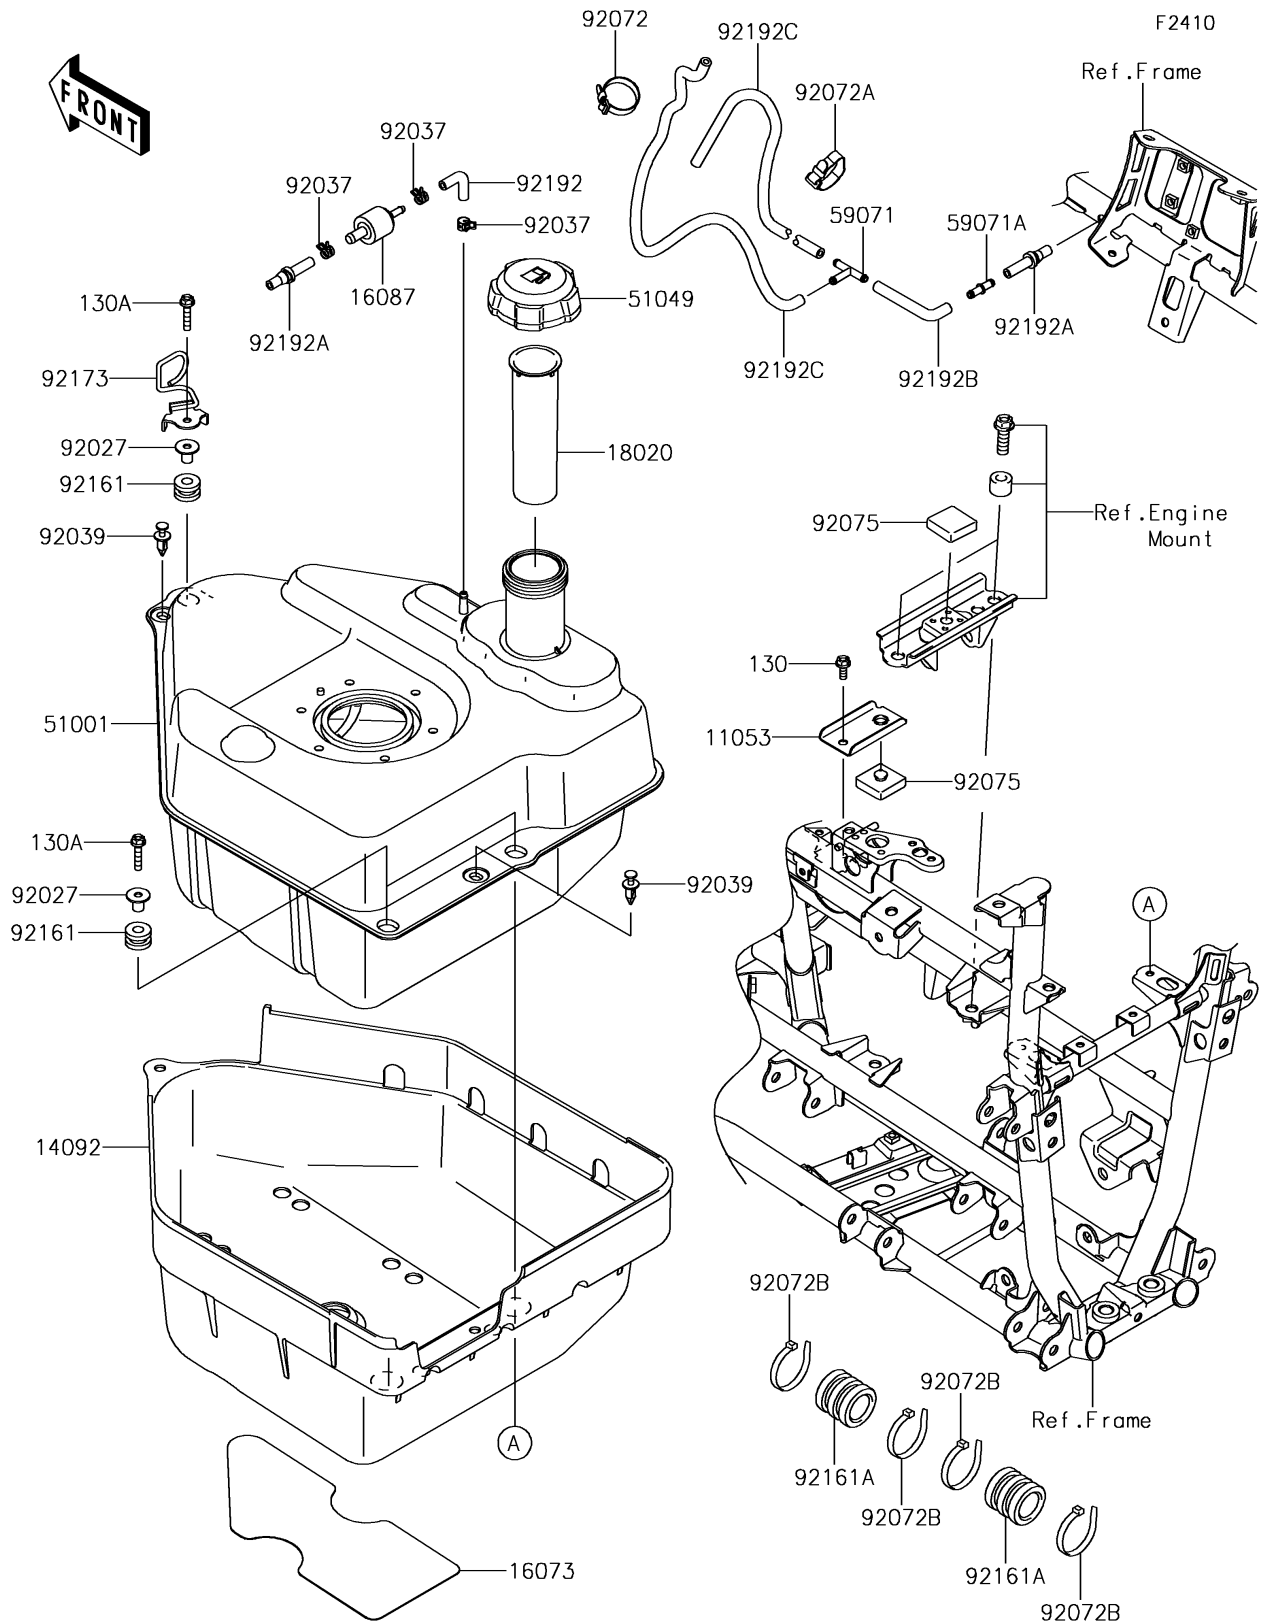

2017 BRUTE FORCE® 750 4x4i EPS

PARTS DIAGRAM

Fuel Tank

2017 BRUTE FORCE® 750 4x4i EPS

PARTS LIST

Fuel Tank

ITEM NAME	PART NUMBER	QUANTITY
-----------	-------------	----------
