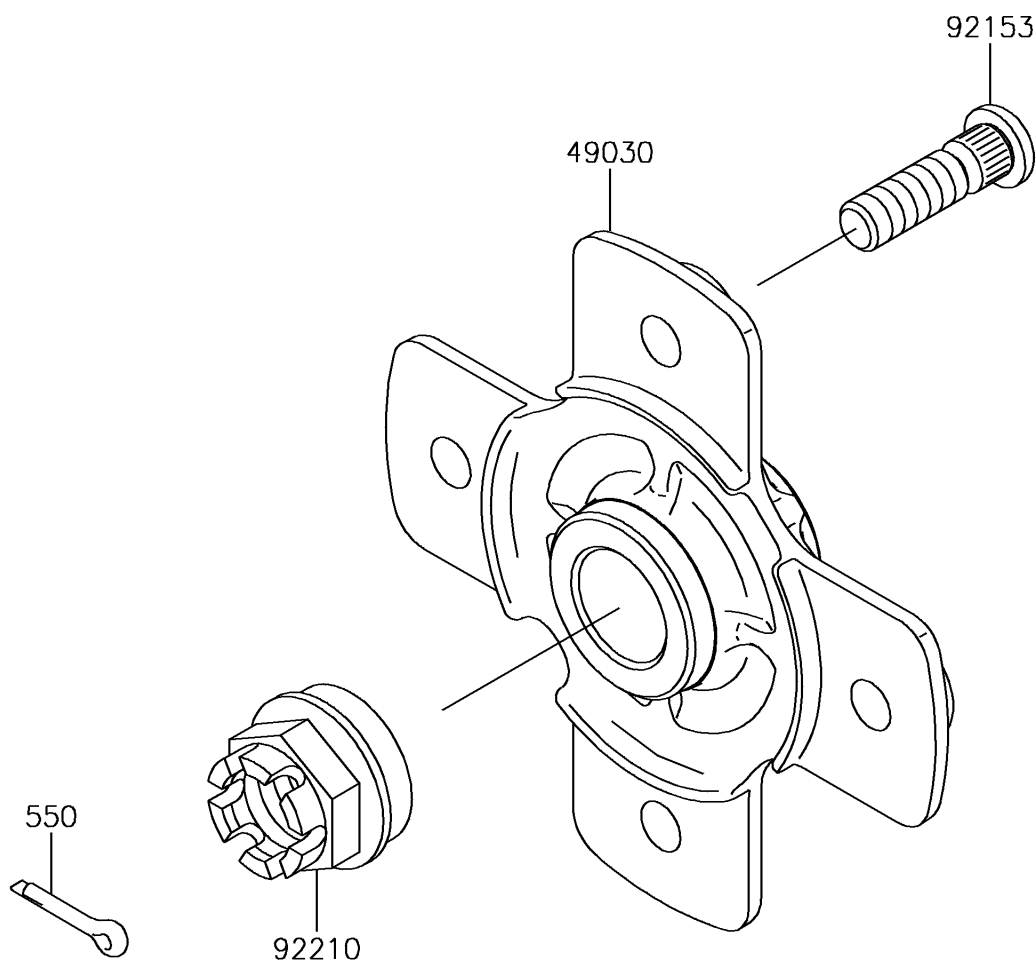

2016 BRUTE FORCE® 750 4x4i EPS

Kawasaki
Let the Good Times Roll®

PARTS DIAGRAM

Rear Hub

F2240

2016 BRUTE FORCE® 750 4x4i EPS

PARTS LIST

Rear Hub

ITEM NAME	PART NUMBER	QUANTITY
-----------	-------------	----------
