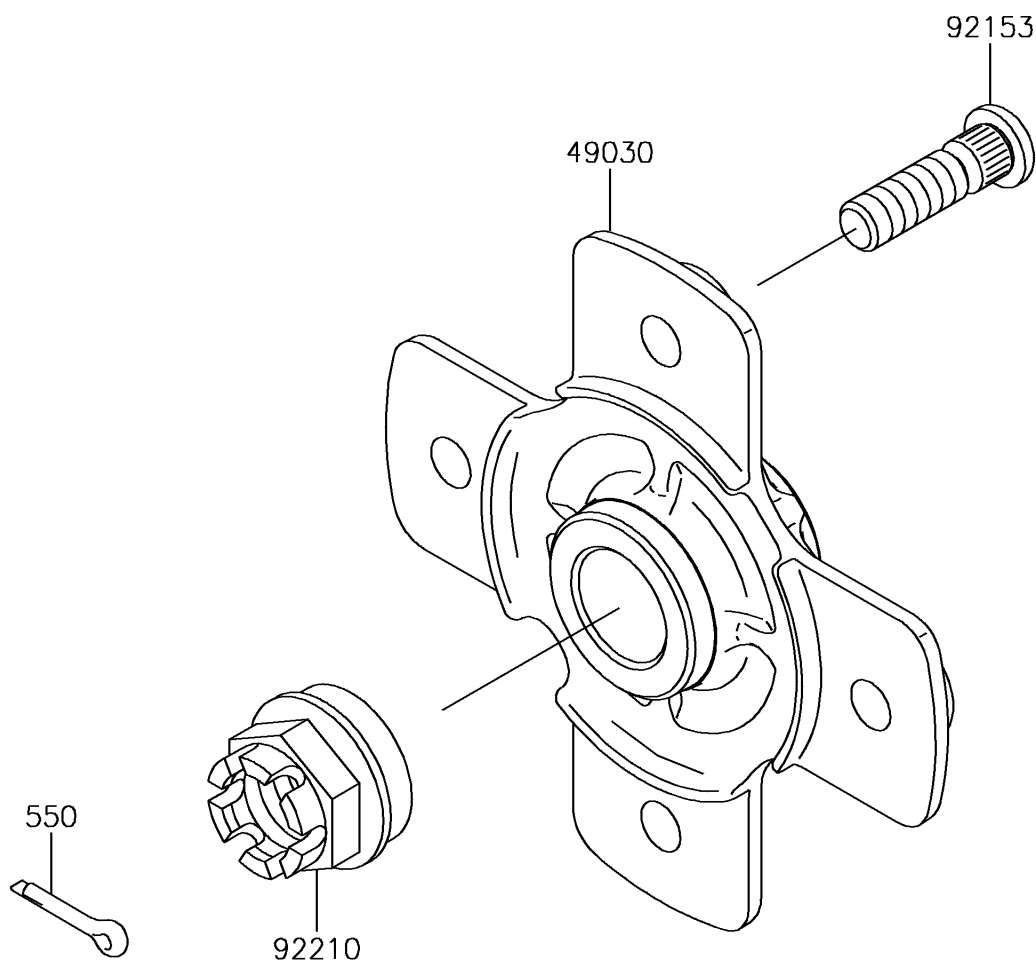

## PARTS DIAGRAM

### Rear Hub

F2240

## PARTS LIST

### Rear Hub

ITEM NAME	PART NUMBER	QUANTITY
HUB,RR (Ref # 49030)	49030-0034	2
BOLT,10X36.5 (Ref # 92153)	92153-0890	8
NUT,CASTLE,20MM (Ref # 92210)	92210-1381	2
PIN-COTTER,4.0X25 (Ref # 550)	550AA4025	2