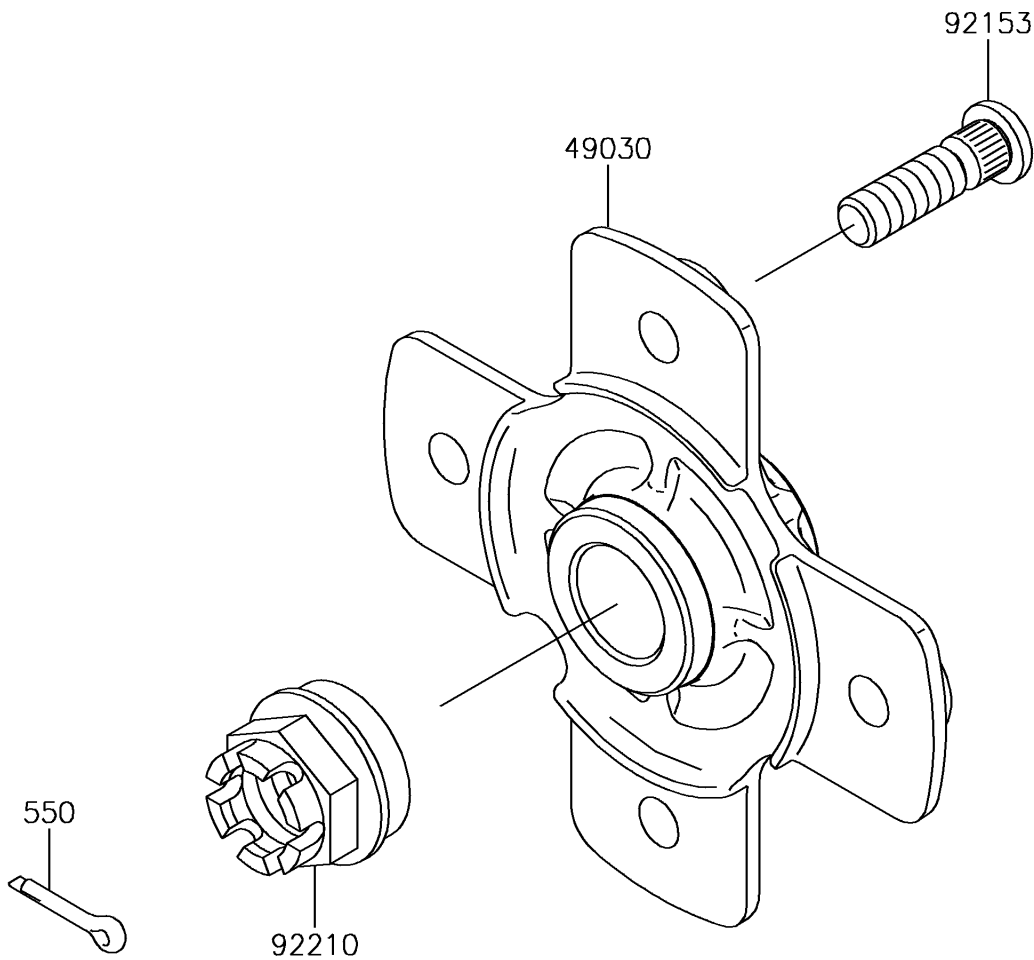

2018 BRUTE FORCE® 750 4x4i EPS

PARTS DIAGRAM

Rear Hub

F2240

2018 BRUTE FORCE® 750 4x4i EPS

PARTS LIST

Rear Hub

ITEM NAME	PART NUMBER	QUANTITY
-----------	-------------	----------
