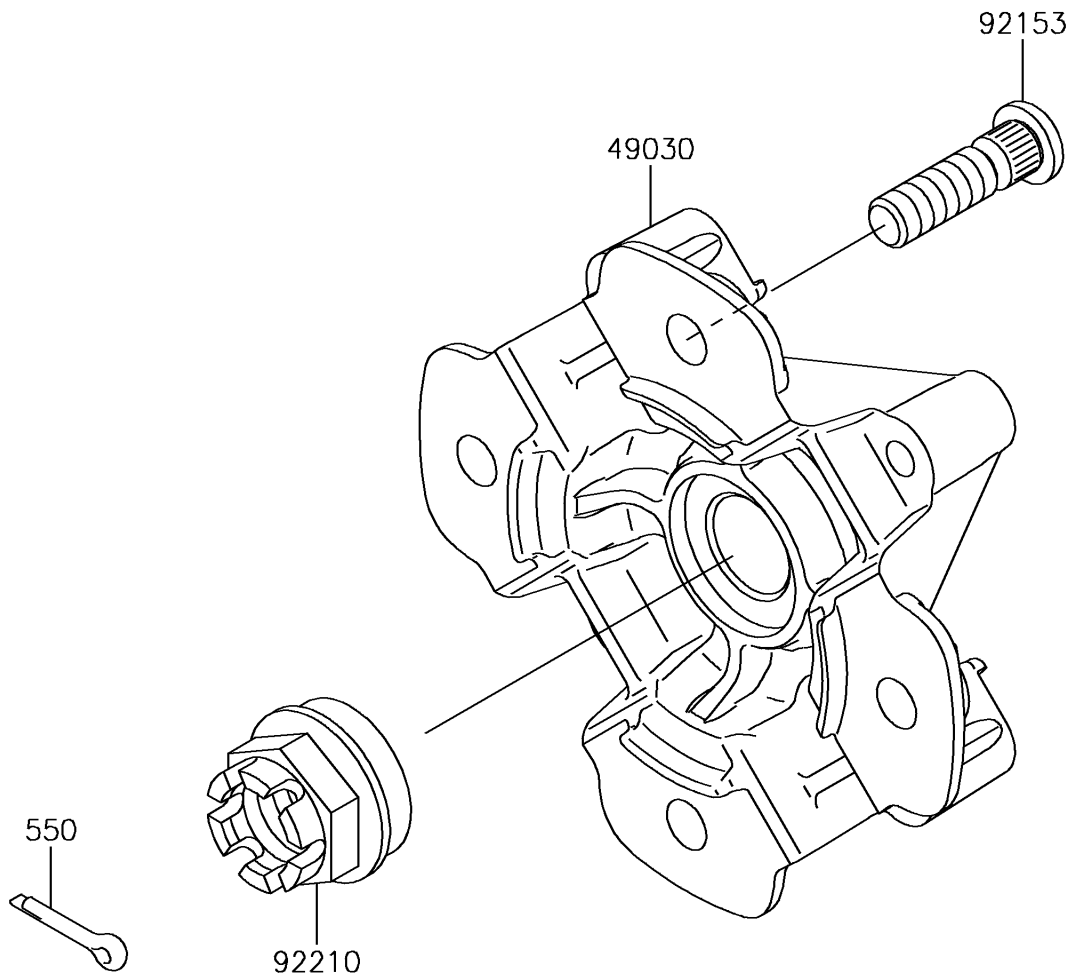

2016 BRUTE FORCE® 750 4x4i EPS

Kawasaki
Let the Good Times Roll®

PARTS DIAGRAM

Front Hub

F2230

2016 BRUTE FORCE® 750 4x4i EPS

PARTS LIST

Front Hub

ITEM NAME	PART NUMBER	QUANTITY
-----------	-------------	----------
