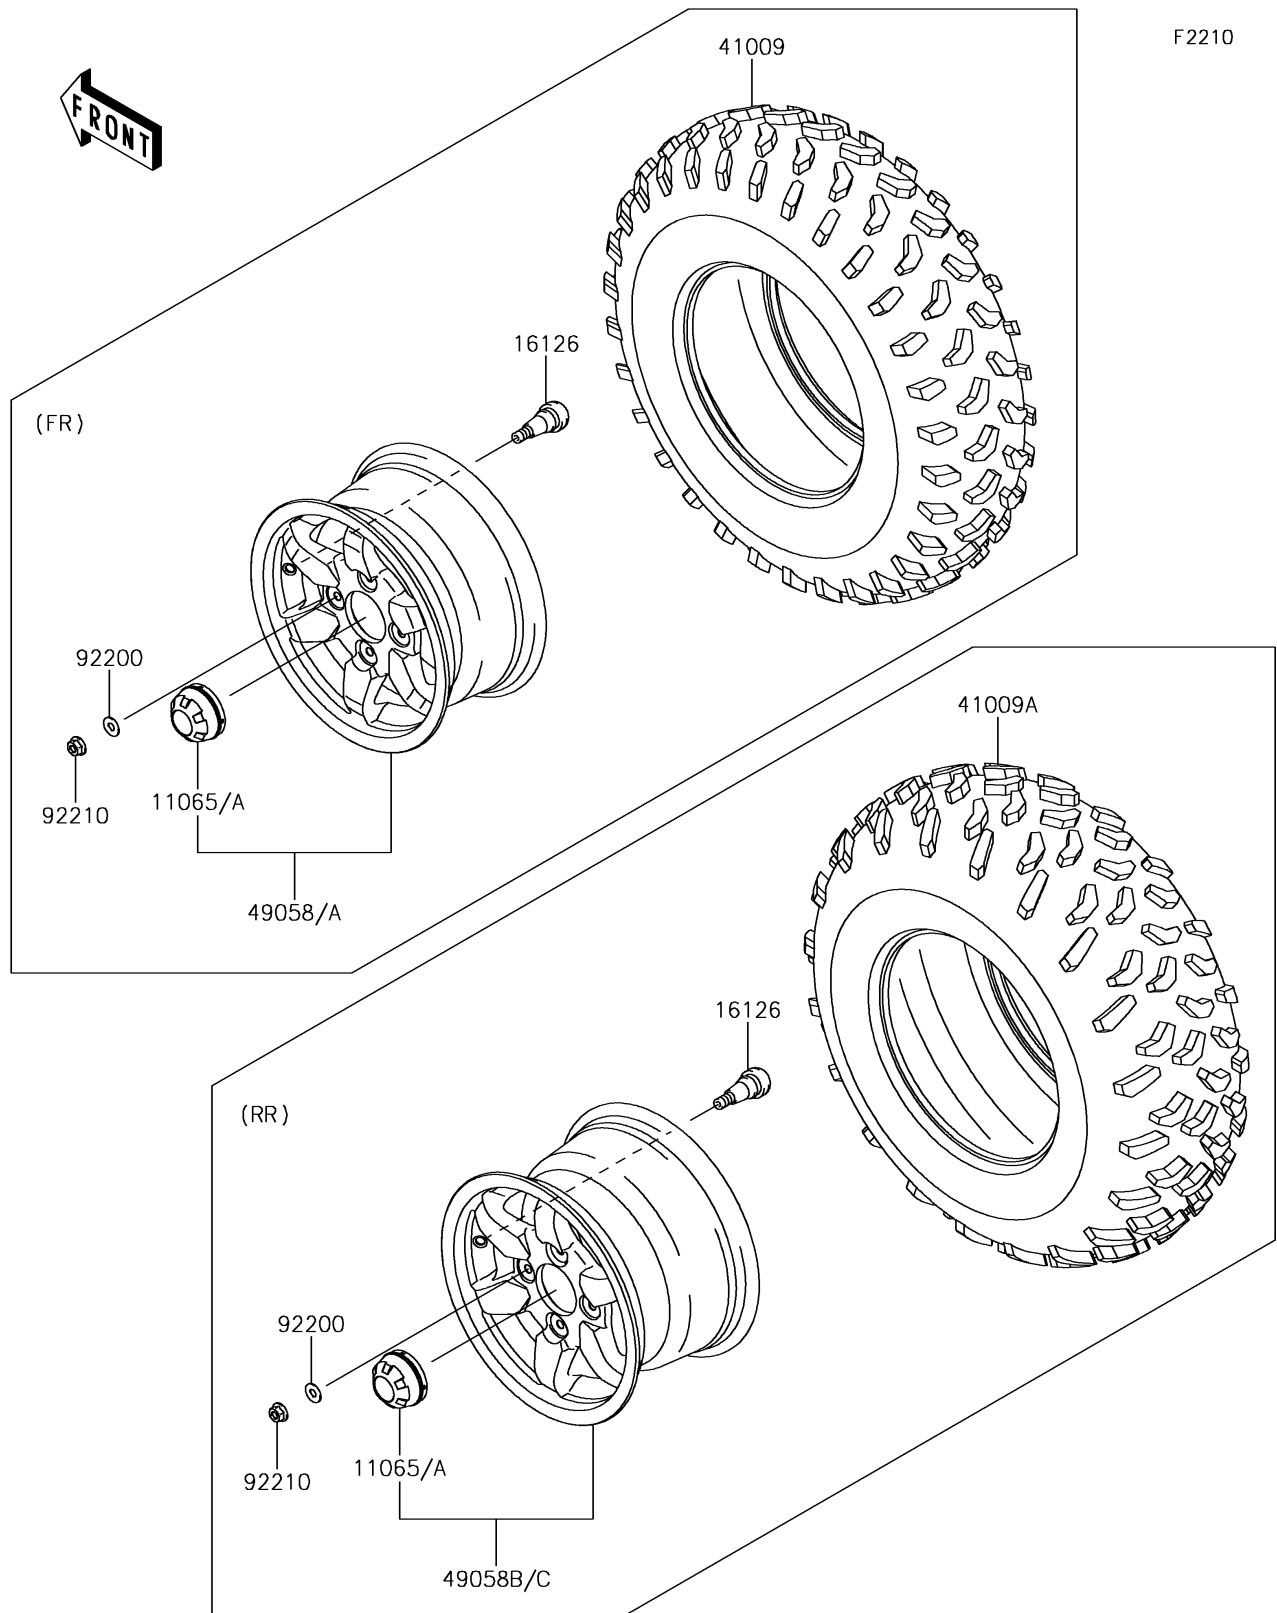

2017 BRUTE FORCE® 750 4x4i EPS

PARTS DIAGRAM

Wheels/Tires(JFF-JHF)

2017 BRUTE FORCE® 750 4x4i EPS

PARTS LIST

Wheels/Tires(JFF-JHF)

ITEM NAME	PART NUMBER	QUANTITY
CAP,WHEEL,CR-PLATED (Ref # 11065A)	11065-0321-79	4
VALVE (Ref # 16126)	16126-4001	4
TIRE,FR,AT25X8-12 (Ref # 41009)	41009-0299	2
TIRE,RR,AT25X10-12 (Ref # 41009A)	41009-0300	2
WHEEL,FR,12X6.0AT,BLK (Ref # 49058)	49058-0120-31G	2
WHEEL,RR,12X7.5AT,BLK (Ref # 49058B)	49058-0122-31G	2
WASHER,10.5X25X1.6 (Ref # 92200)	92200-1595	16
NUT,FLANGED,10MM (Ref # 92210)	92210-1325	16