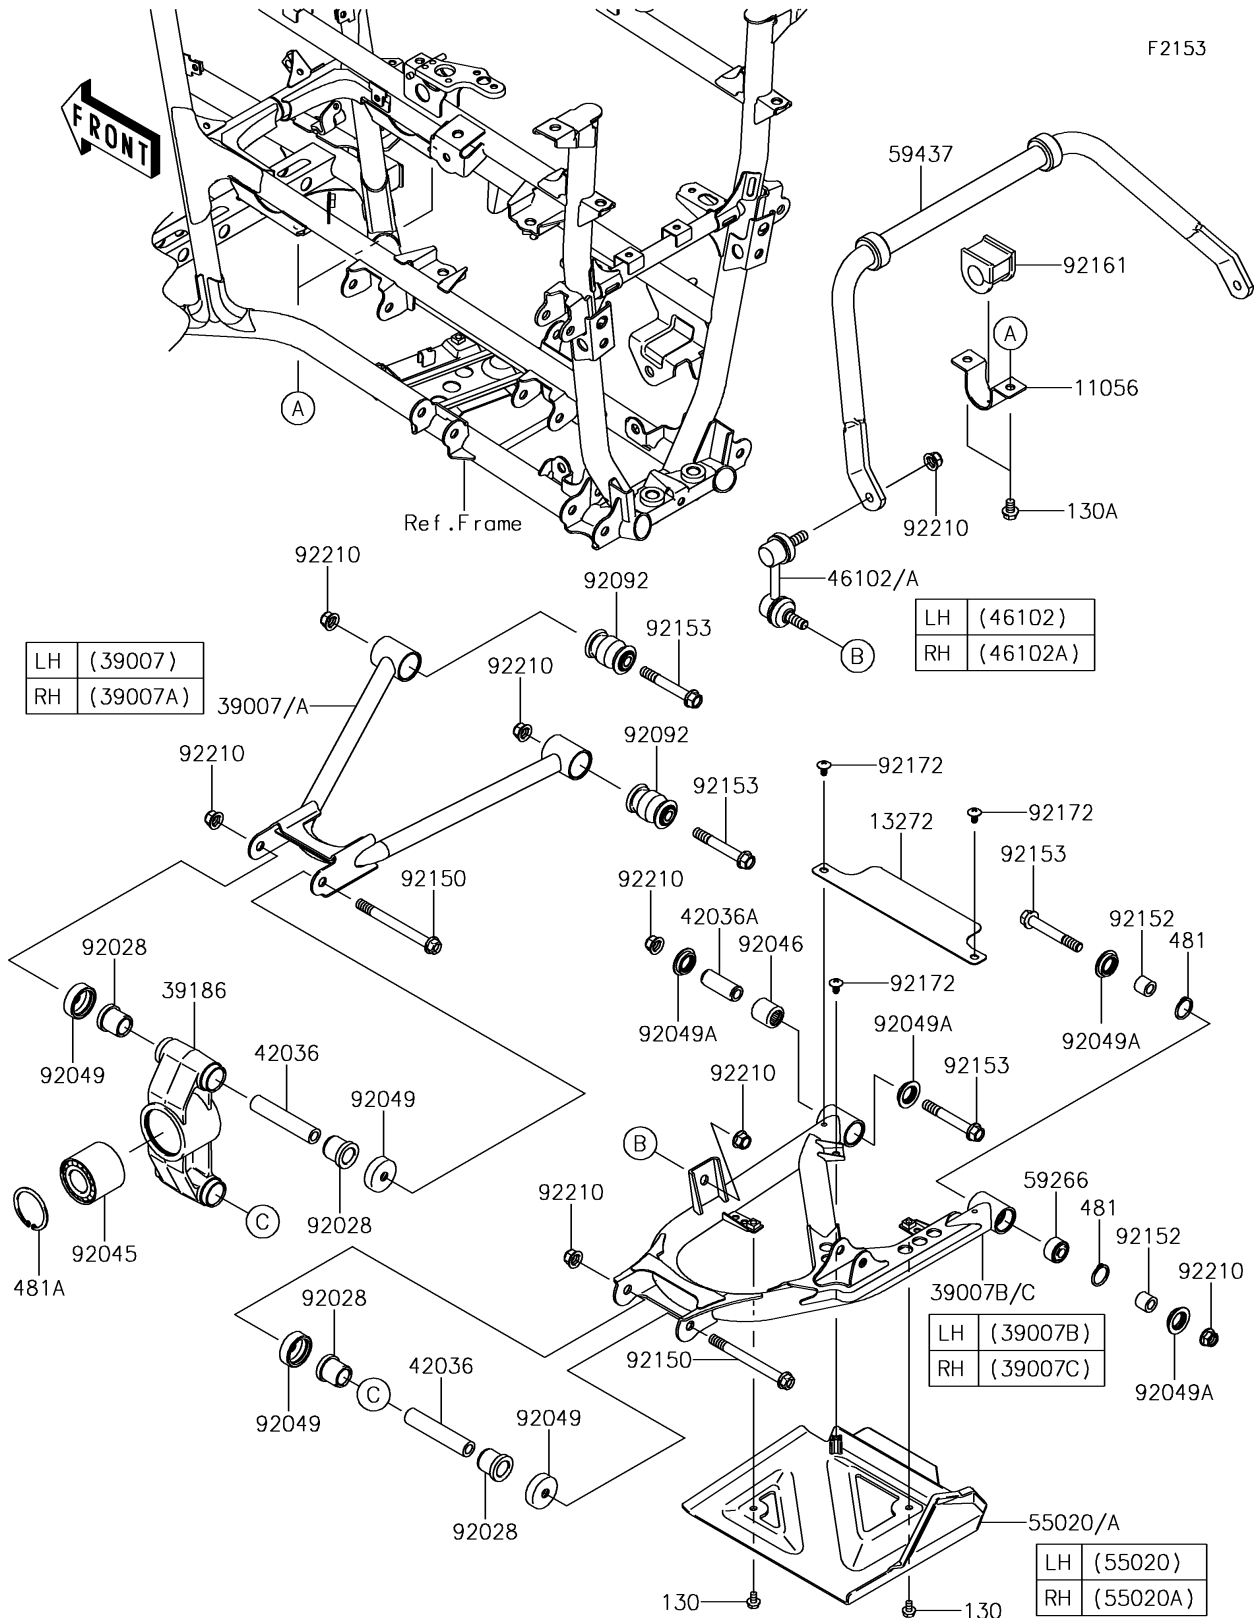

2016 BRUTE FORCE® 750 4x4i EPS

PARTS DIAGRAM

Rear Suspension