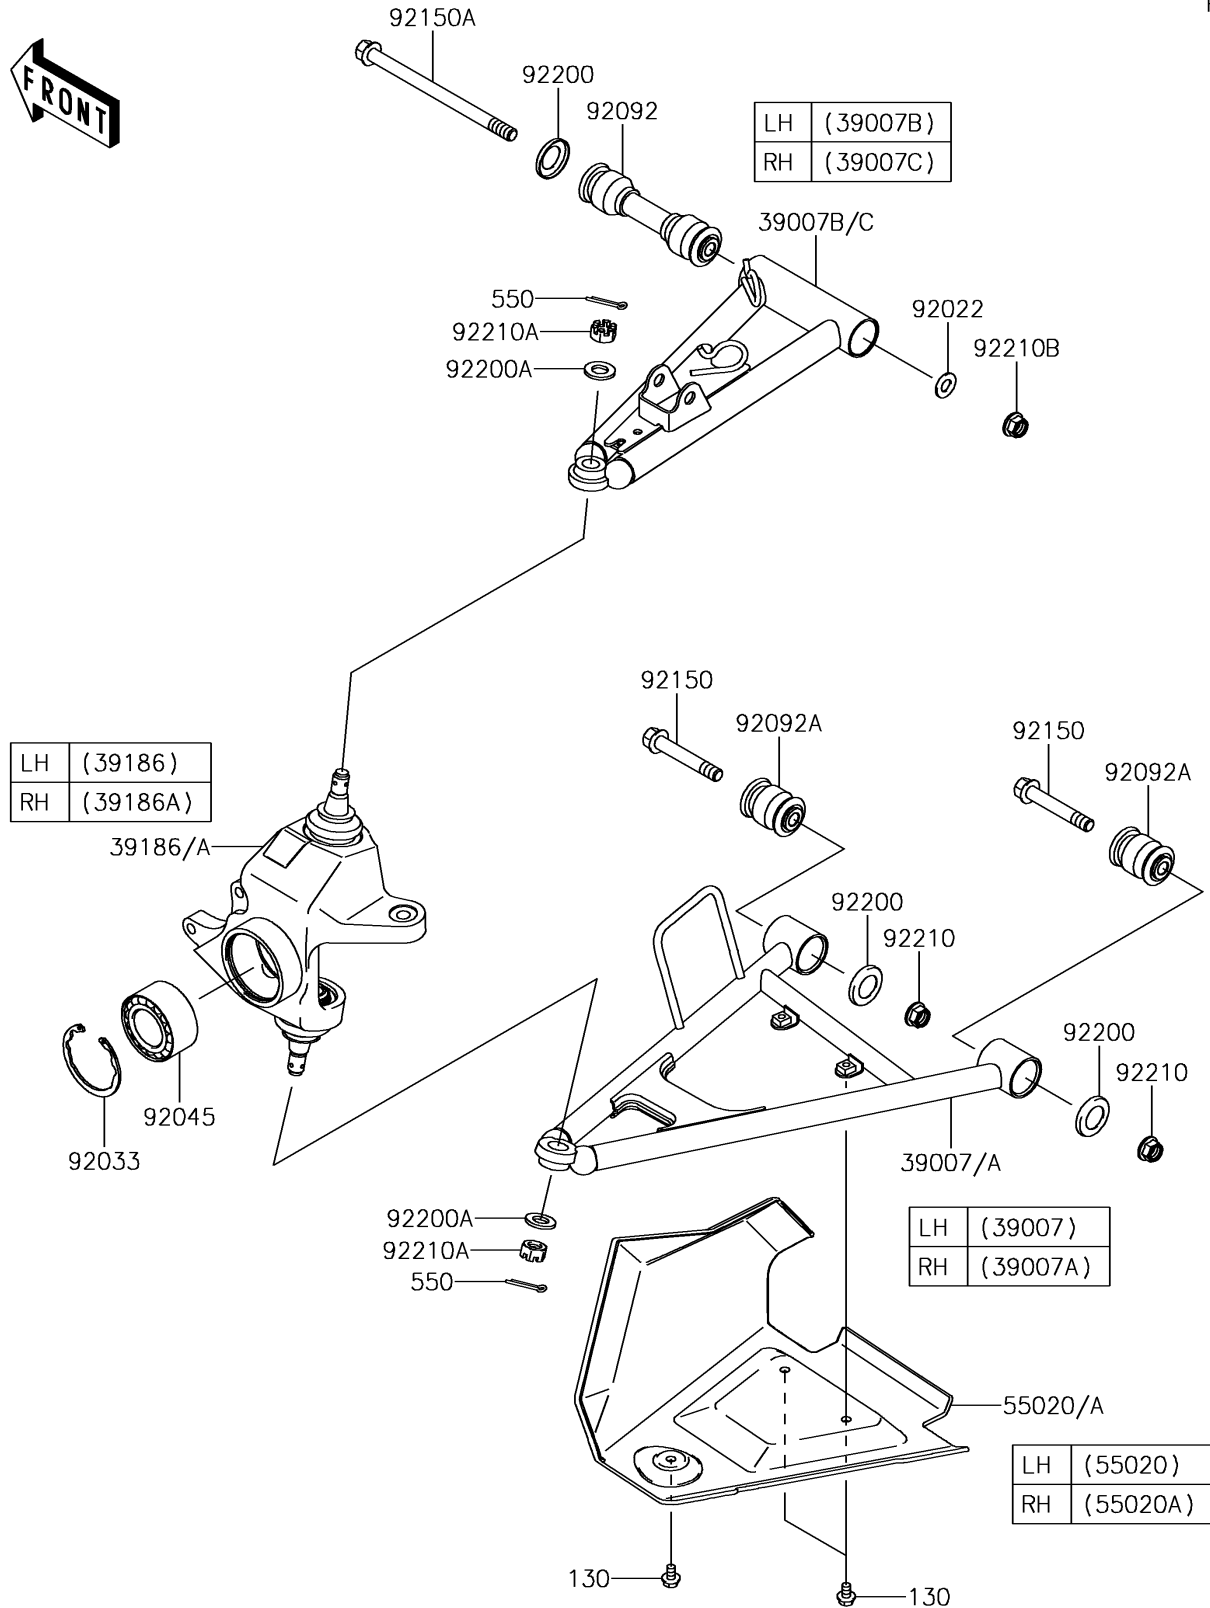

2018 BRUTE FORCE® 750 4x4i EPS

PARTS DIAGRAM

Front Suspension

F2152

2018 BRUTE FORCE® 750 4x4i EPS

PARTS LIST

Front Suspension

ITEM NAME	PART NUMBER	QUANTITY
-----------	-------------	----------
