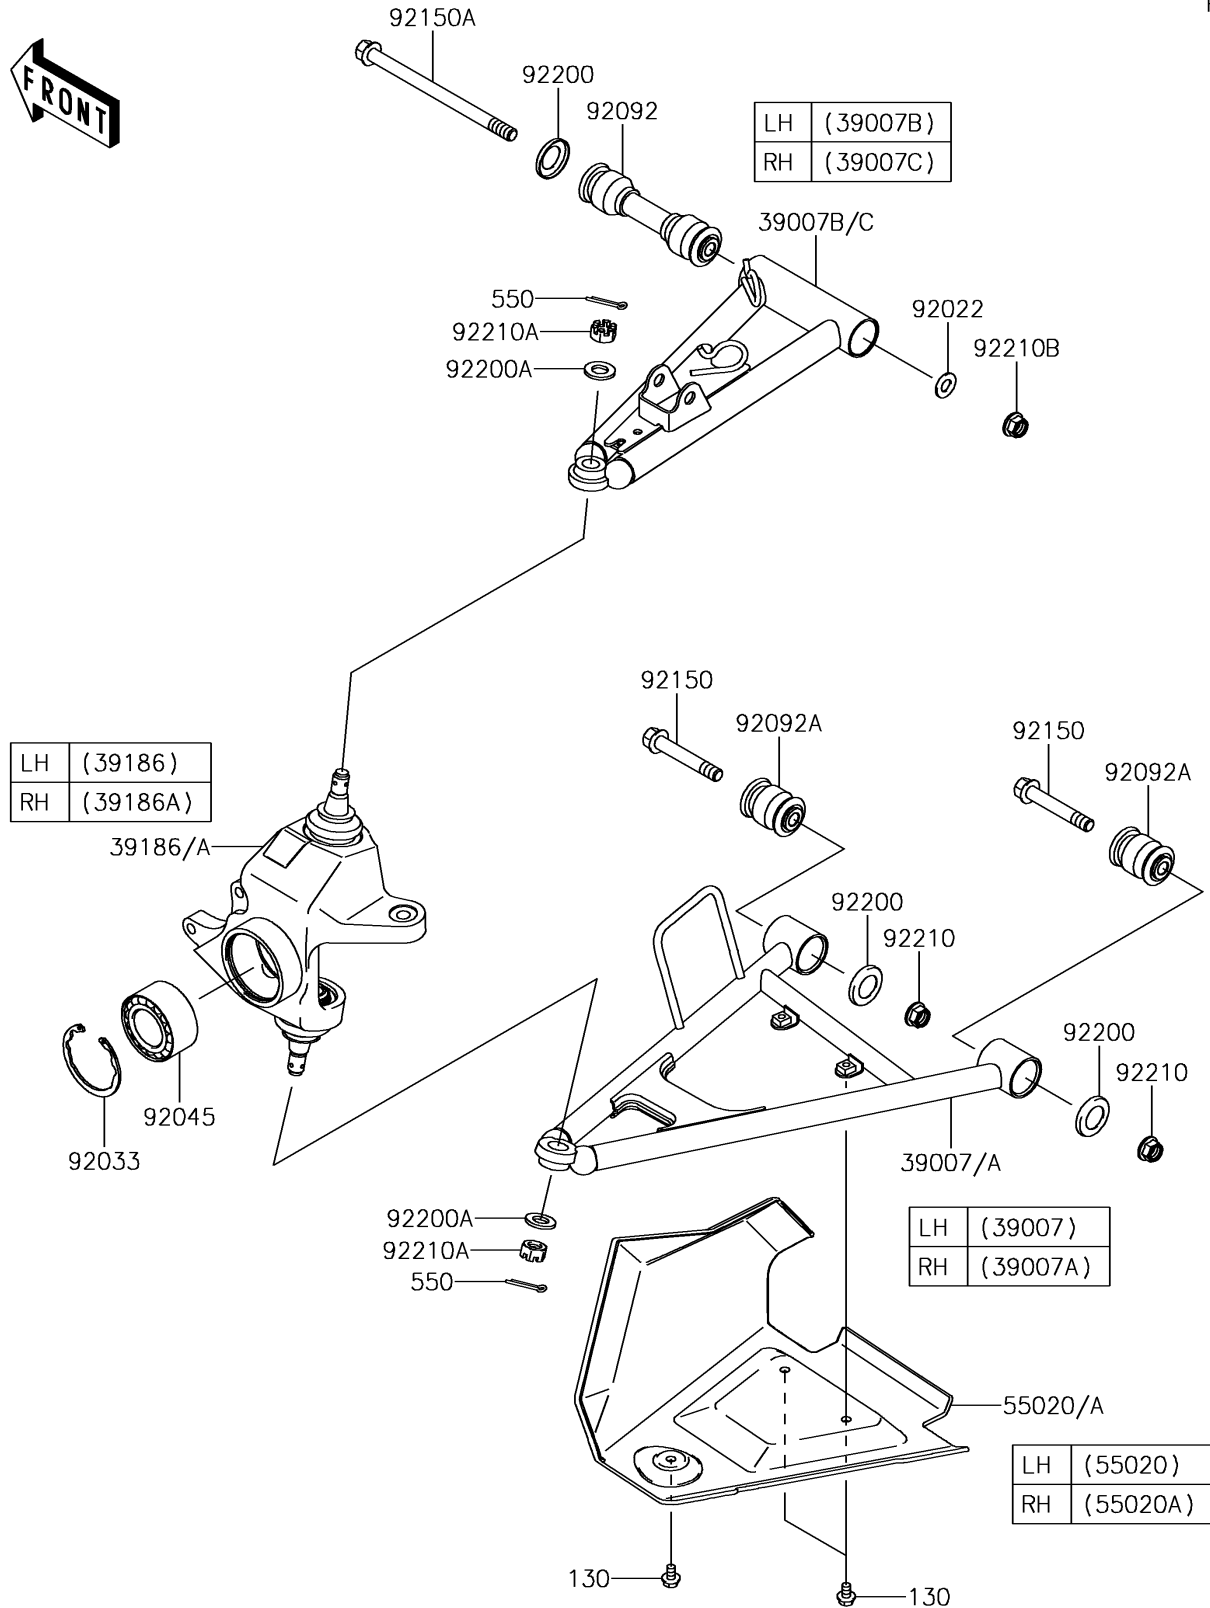

2016 BRUTE FORCE® 750 4x4i EPS

PARTS DIAGRAM

Front Suspension

F2152

2016 BRUTE FORCE® 750 4x4i EPS

PARTS LIST

Front Suspension

ITEM NAME	PART NUMBER	QUANTITY
-----------	-------------	----------
