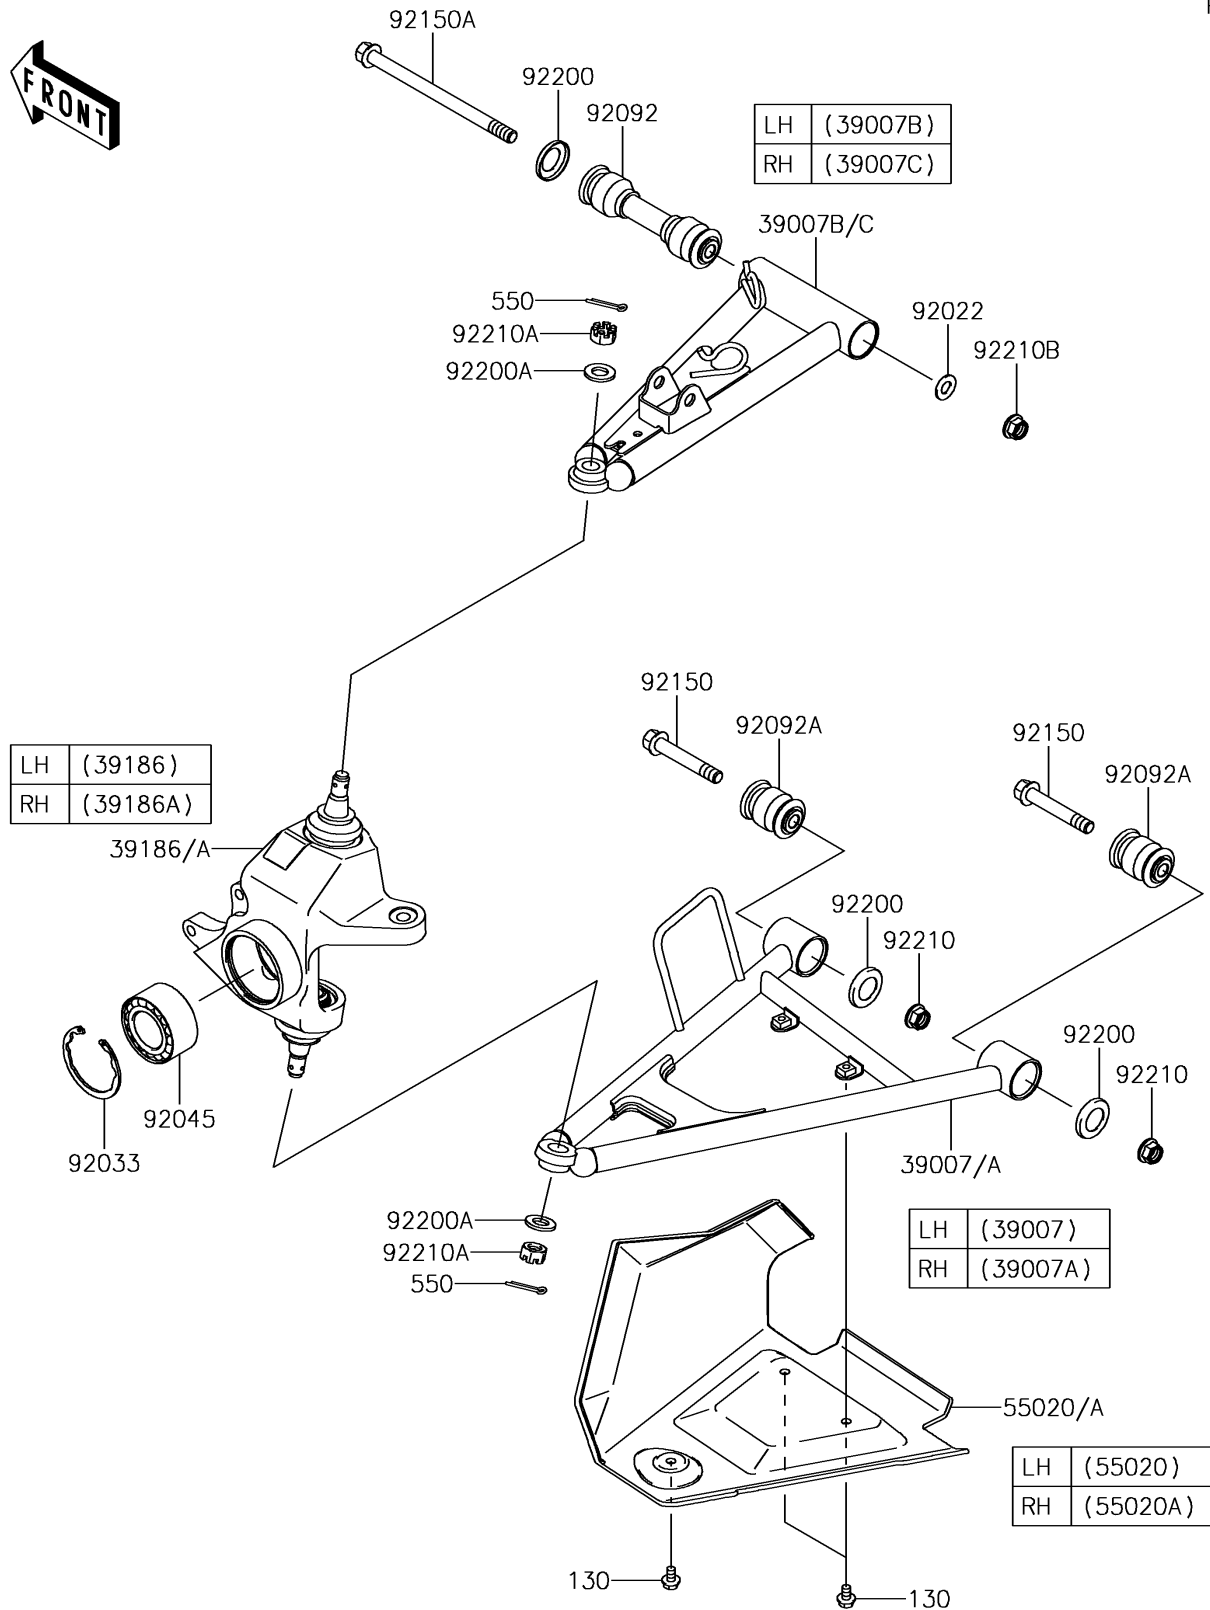

2017 BRUTE FORCE® 750 4x4i EPS

PARTS DIAGRAM

Front Suspension

F2152

2017 BRUTE FORCE® 750 4x4i EPS

Kawasaki
Let the Good Times Roll®

PARTS LIST

Front Suspension

ITEM NAME	PART NUMBER	QUANTITY
ARM-SUSP,FR,LWR,LH,C.L.GREEN (Ref # 39007)	39007-0176-42Q	1
ARM-SUSP,FR,LWR,RH,C.L.GREEN (Ref # 39007A)	39007-0177-42Q	1
ARM-SUSP,FR,UPP,LH,C.L.GREEN (Ref # 39007B)	39007-0341-42Q	1
ARM-SUSP,FR,UPP,RH,C.L.GREEN (Ref # 39007C)	39007-0342-42Q	1
KNUCKLE ASSY,FR,LH (Ref # 39186)	39186-0033	1
KNUCKLE ASSY,FR,RH (Ref # 39186A)	39186-0034	1
GUARD,FRONT ARM,LH,F.BLACK (Ref # 55020)	55020-0109-6Z	1
GUARD,FRONT ARM,RH,F.BLACK (Ref # 55020A)	55020-0110-6Z	1
WASHER,10.2X20X1.5 (Ref # 92022)	92022-3742	2
RING-SNAP,55MM (Ref # 92033)	92033-1274	2
BEARING-BALL,30BWD08ACA13 (Ref # 92045)	92045-0095	2
BUSHING-RUBBER (Ref # 92092)	92092-0025	2
BUSHING-RUBBER (Ref # 92092A)	92092-0026	4
BOLT,FLANGED,10X63 (Ref # 92150)	92150-1384	4
BOLT,FLANGED,10X150 (Ref # 92150A)	92150-1686	2
WASHER,19X31.8X4 (Ref # 92200)	92200-0582	6
WASHER,12.3X23X2.3 (Ref # 92200A)	92200-1004	4
NUT,LOCK,FLANGED,10MM (Ref # 92210)	92210-0276	4
NUT,CASTLE,12MM (Ref # 92210A)	92210-0395	4
NUT,LOCK,FLANGED,10MM (Ref # 92210B)	92210-1081	2
BOLT-FLANGED,6X10 (Ref # 130)	130BA0610	6
PIN-COTTER,3.0X25 (Ref # 550)	550AA3025	4