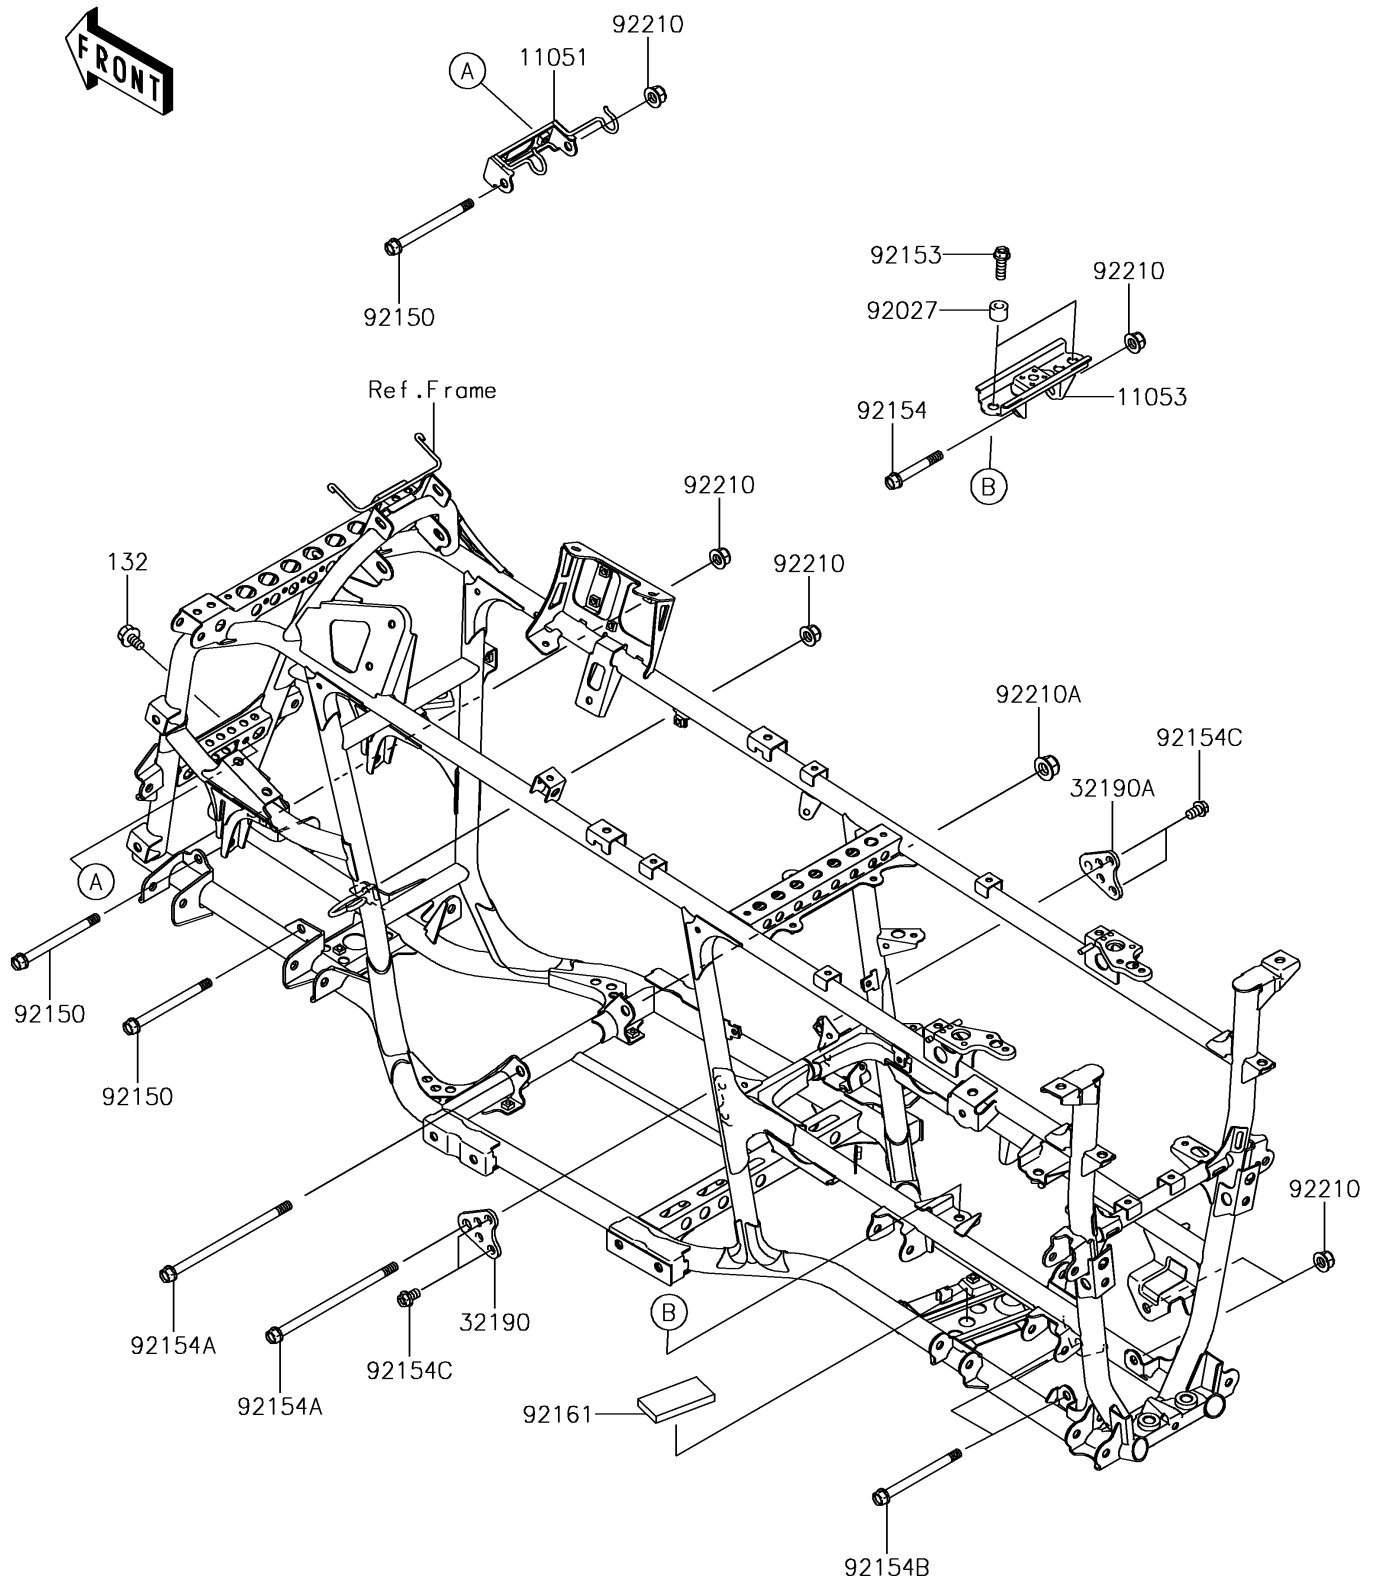

2018 BRUTE FORCE® 750 4x4i EPS

PARTS DIAGRAM

Engine Mount

F2122

2018 BRUTE FORCE® 750 4x4i EPS

PARTS LIST

Engine Mount

ITEM NAME	PART NUMBER	QUANTITY
-----------	-------------	----------
