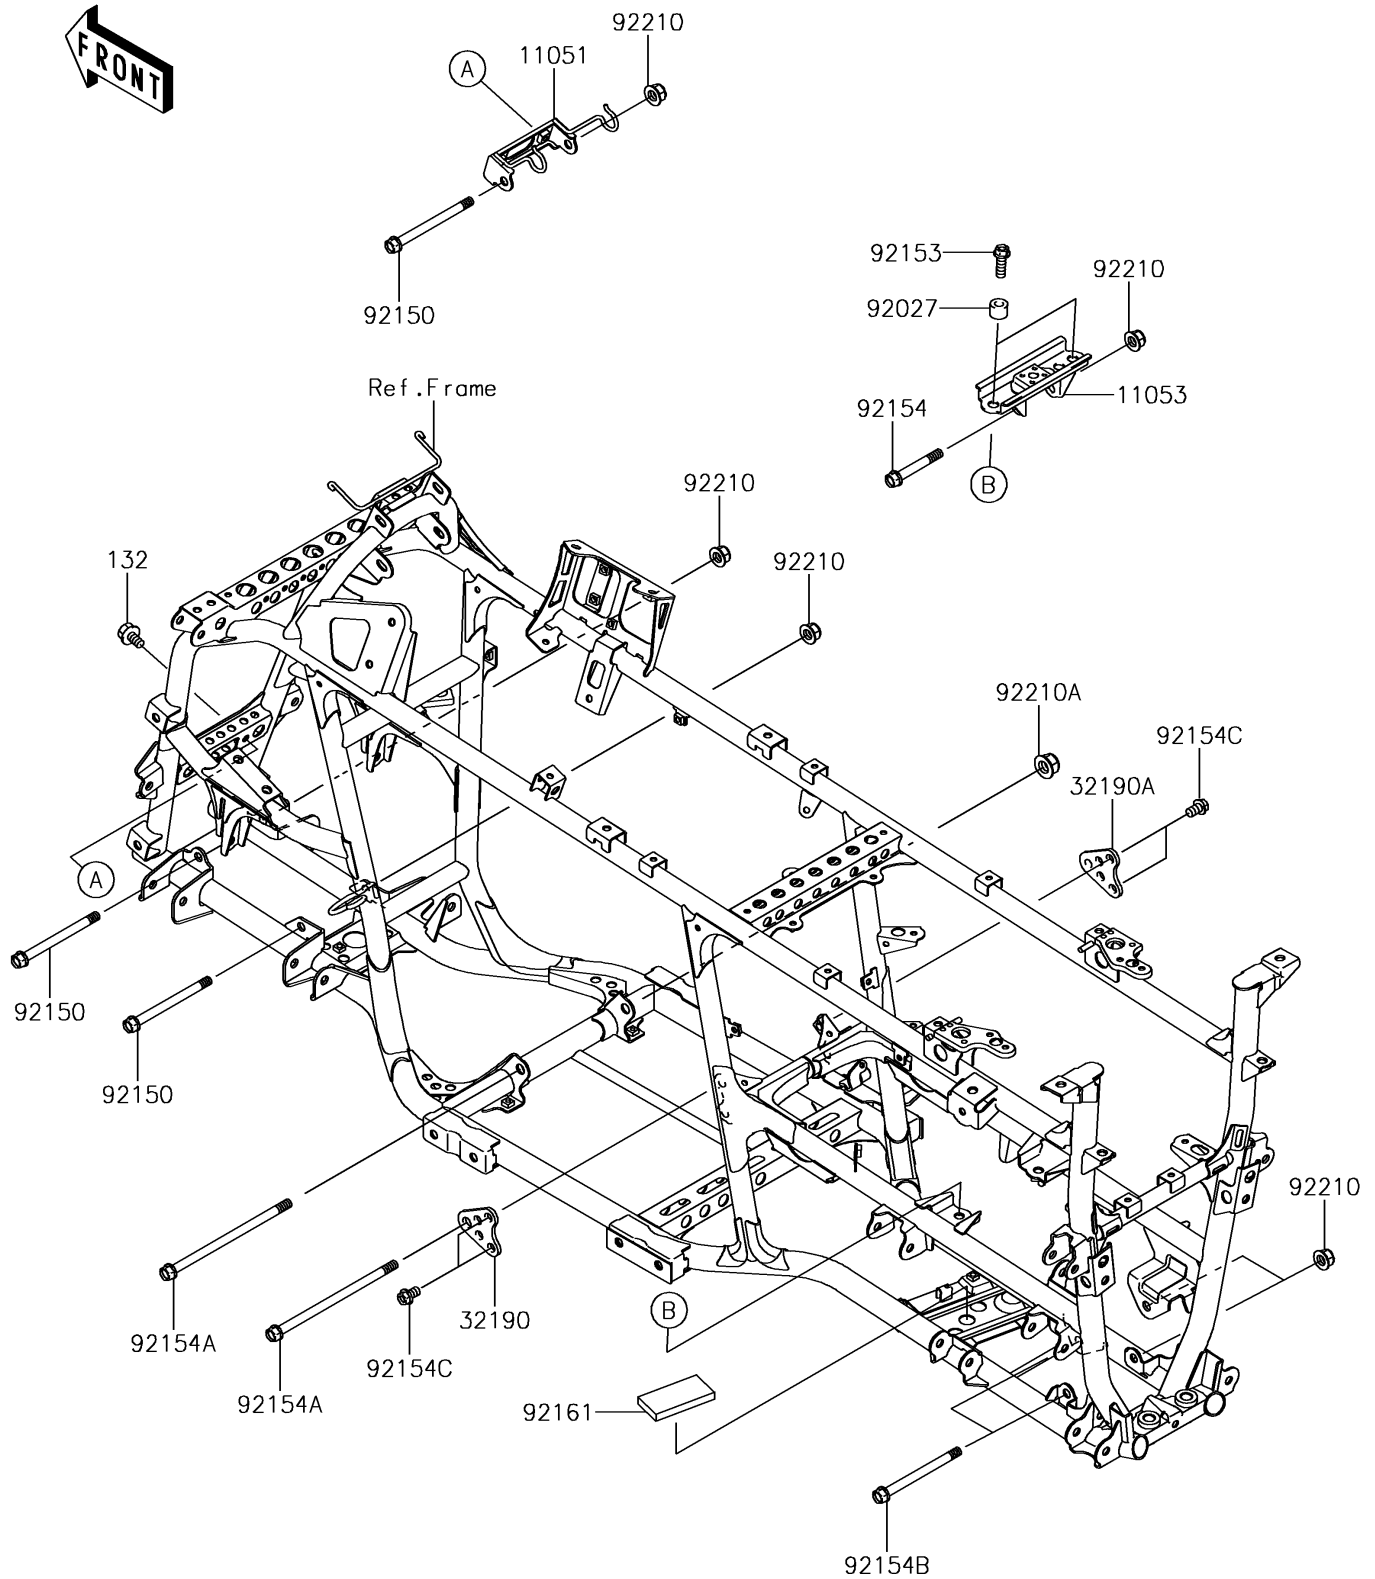

2016 BRUTE FORCE® 750 4x4i EPS

PARTS DIAGRAM

Engine Mount

F2122

2016 BRUTE FORCE® 750 4x4i EPS

PARTS LIST

Engine Mount

ITEM NAME	PART NUMBER	QUANTITY
-----------	-------------	----------
