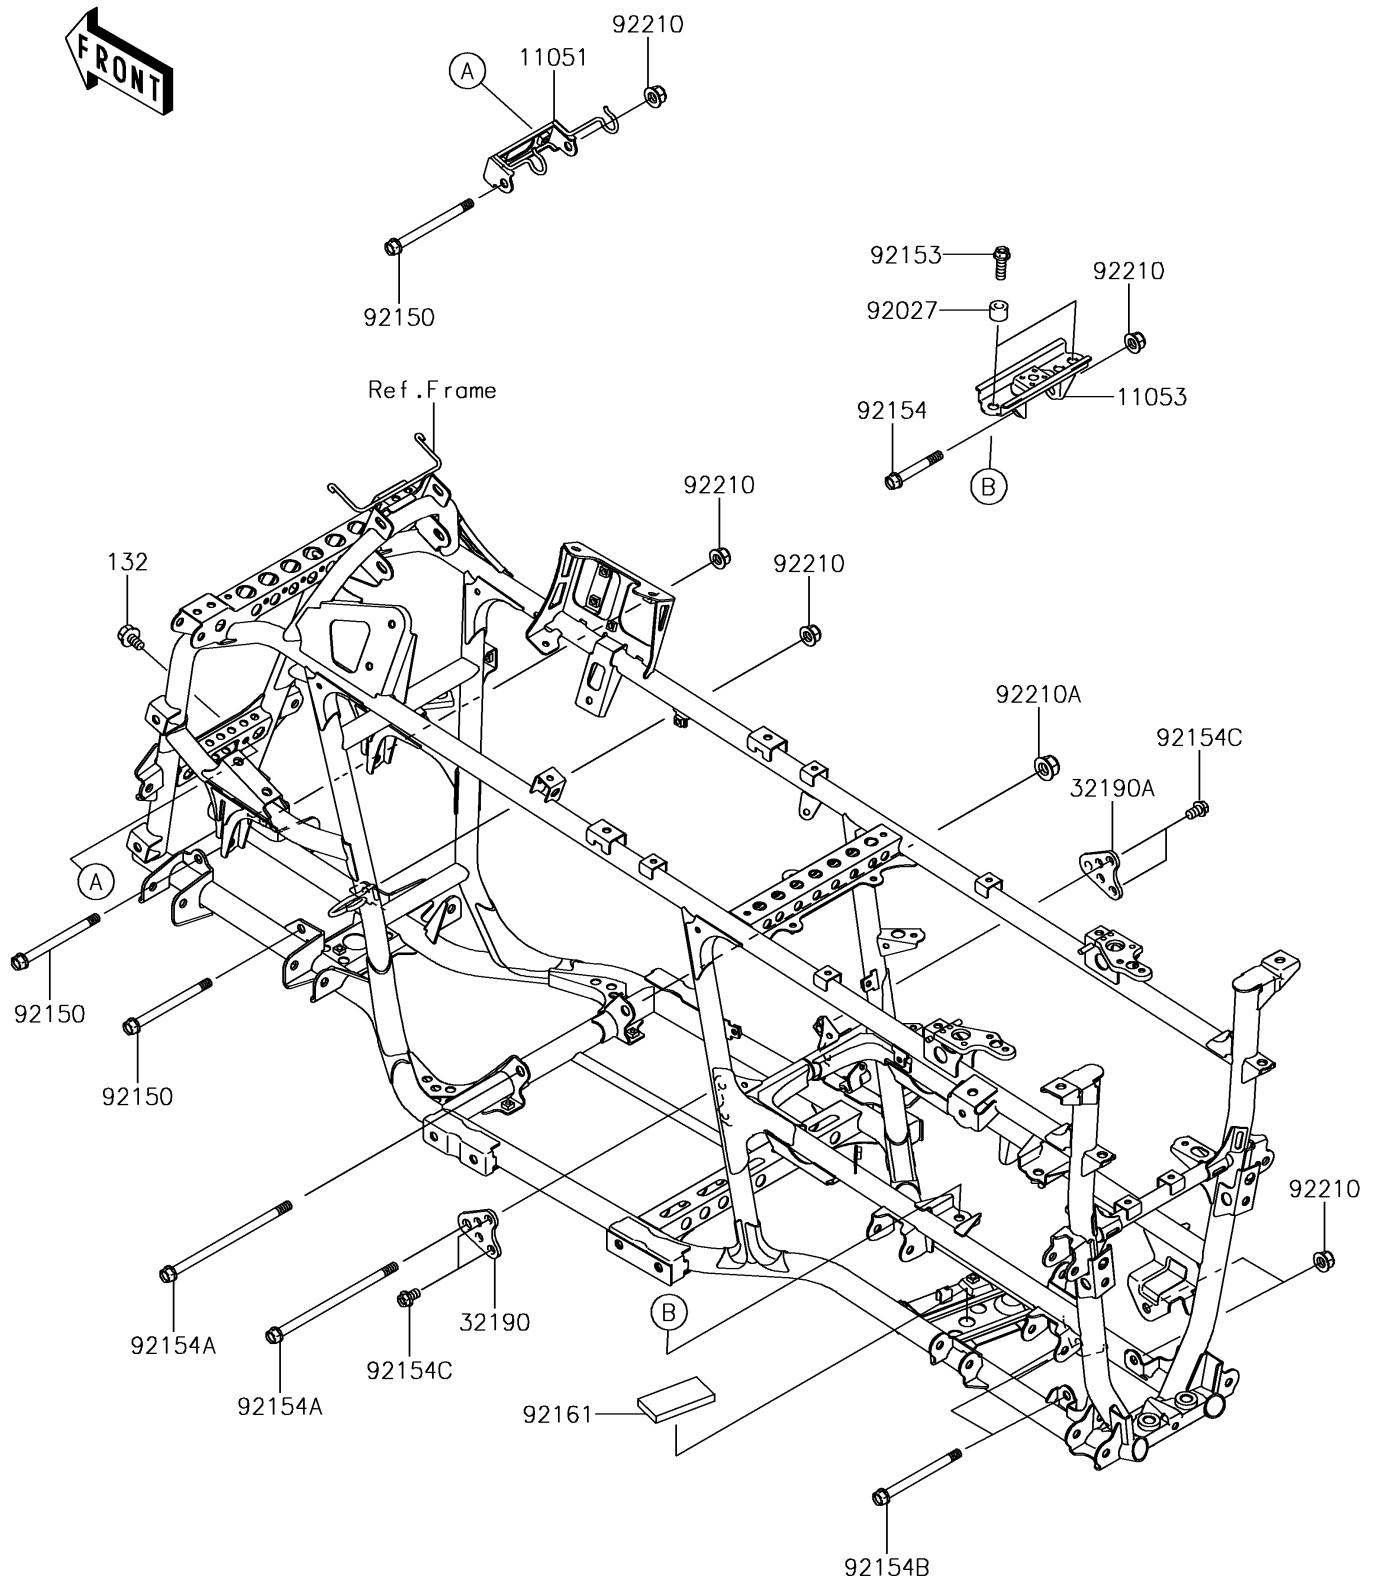

2017 BRUTE FORCE® 750 4x4i EPS

PARTS DIAGRAM

Engine Mount

F2122

2017 BRUTE FORCE® 750 4x4i EPS

PARTS LIST

Engine Mount

ITEM NAME	PART NUMBER	QUANTITY
-----------	-------------	----------
