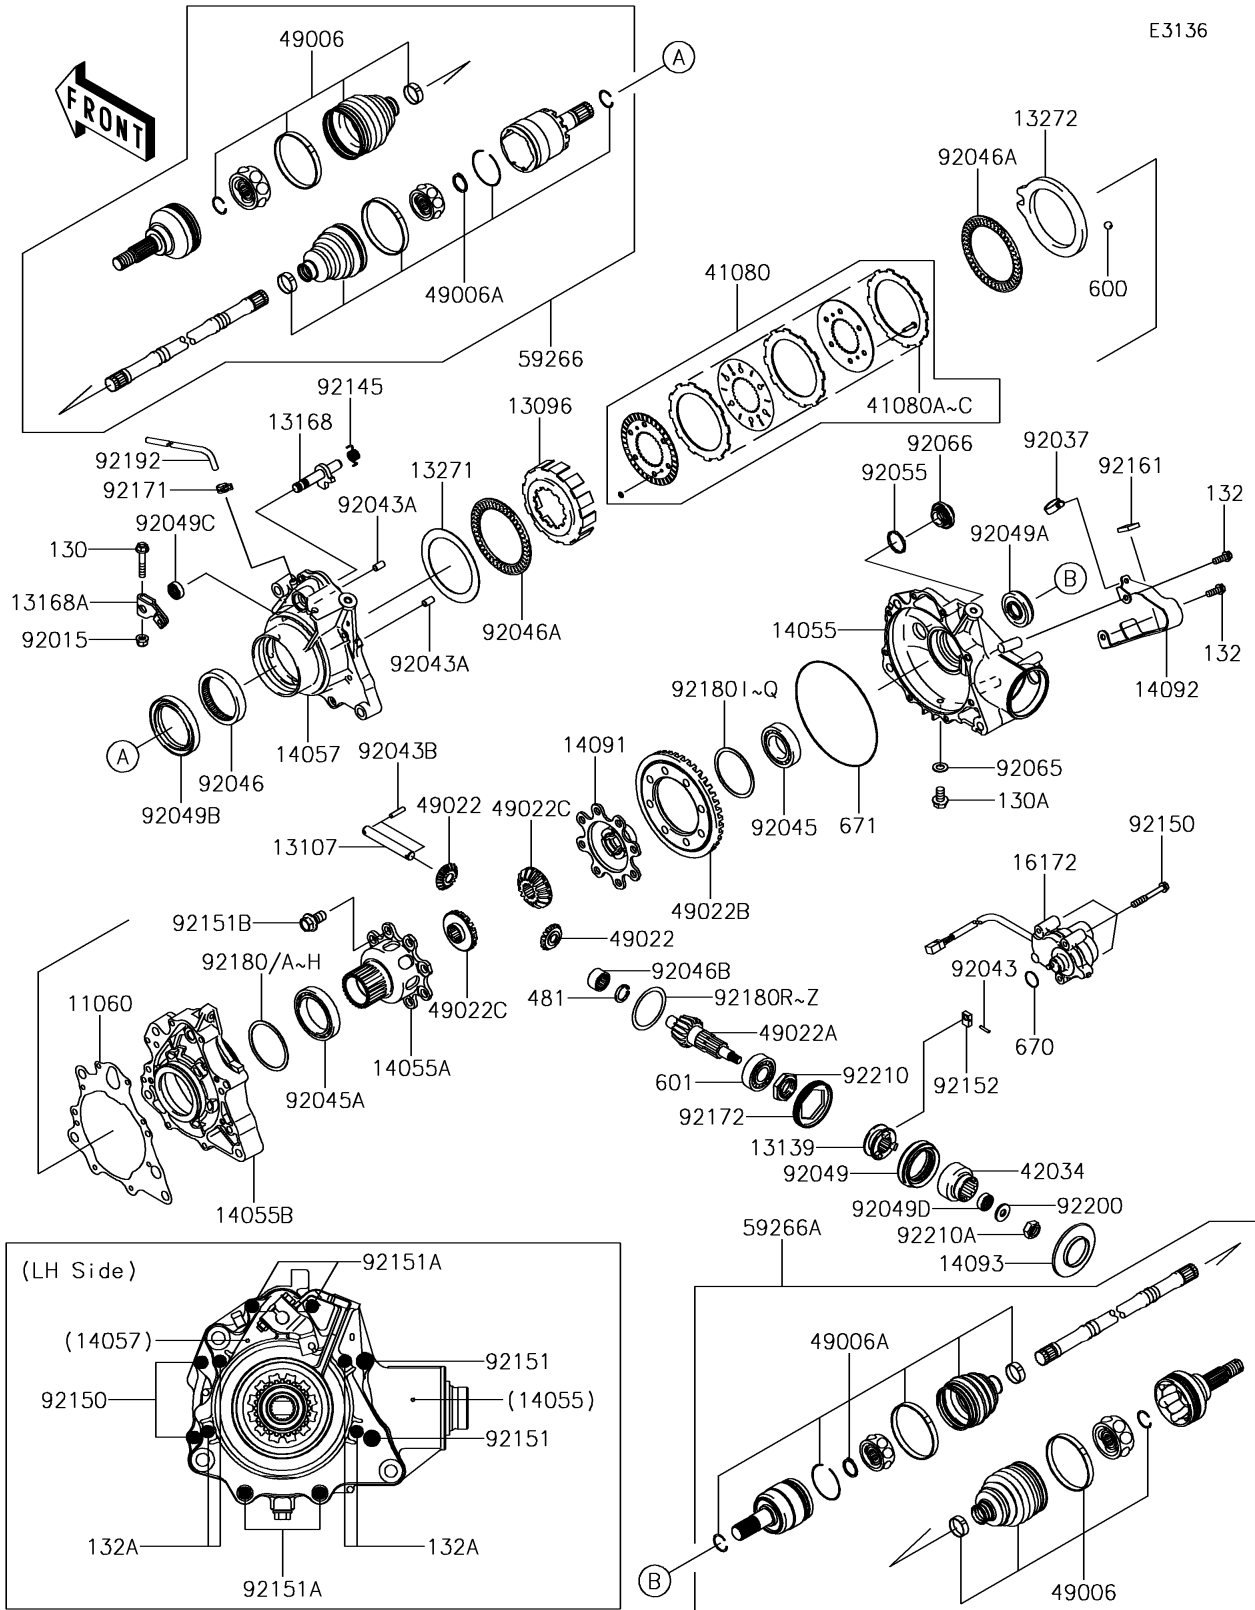

2018 BRUTE FORCE® 750 4x4i EPS

PARTS DIAGRAM

Drive Shaft-Front

2018 BRUTE FORCE® 750 4x4i EPS

PARTS LIST

Drive Shaft-Front

ITEM NAME	PART NUMBER	QUANTITY
-----------	-------------	----------
