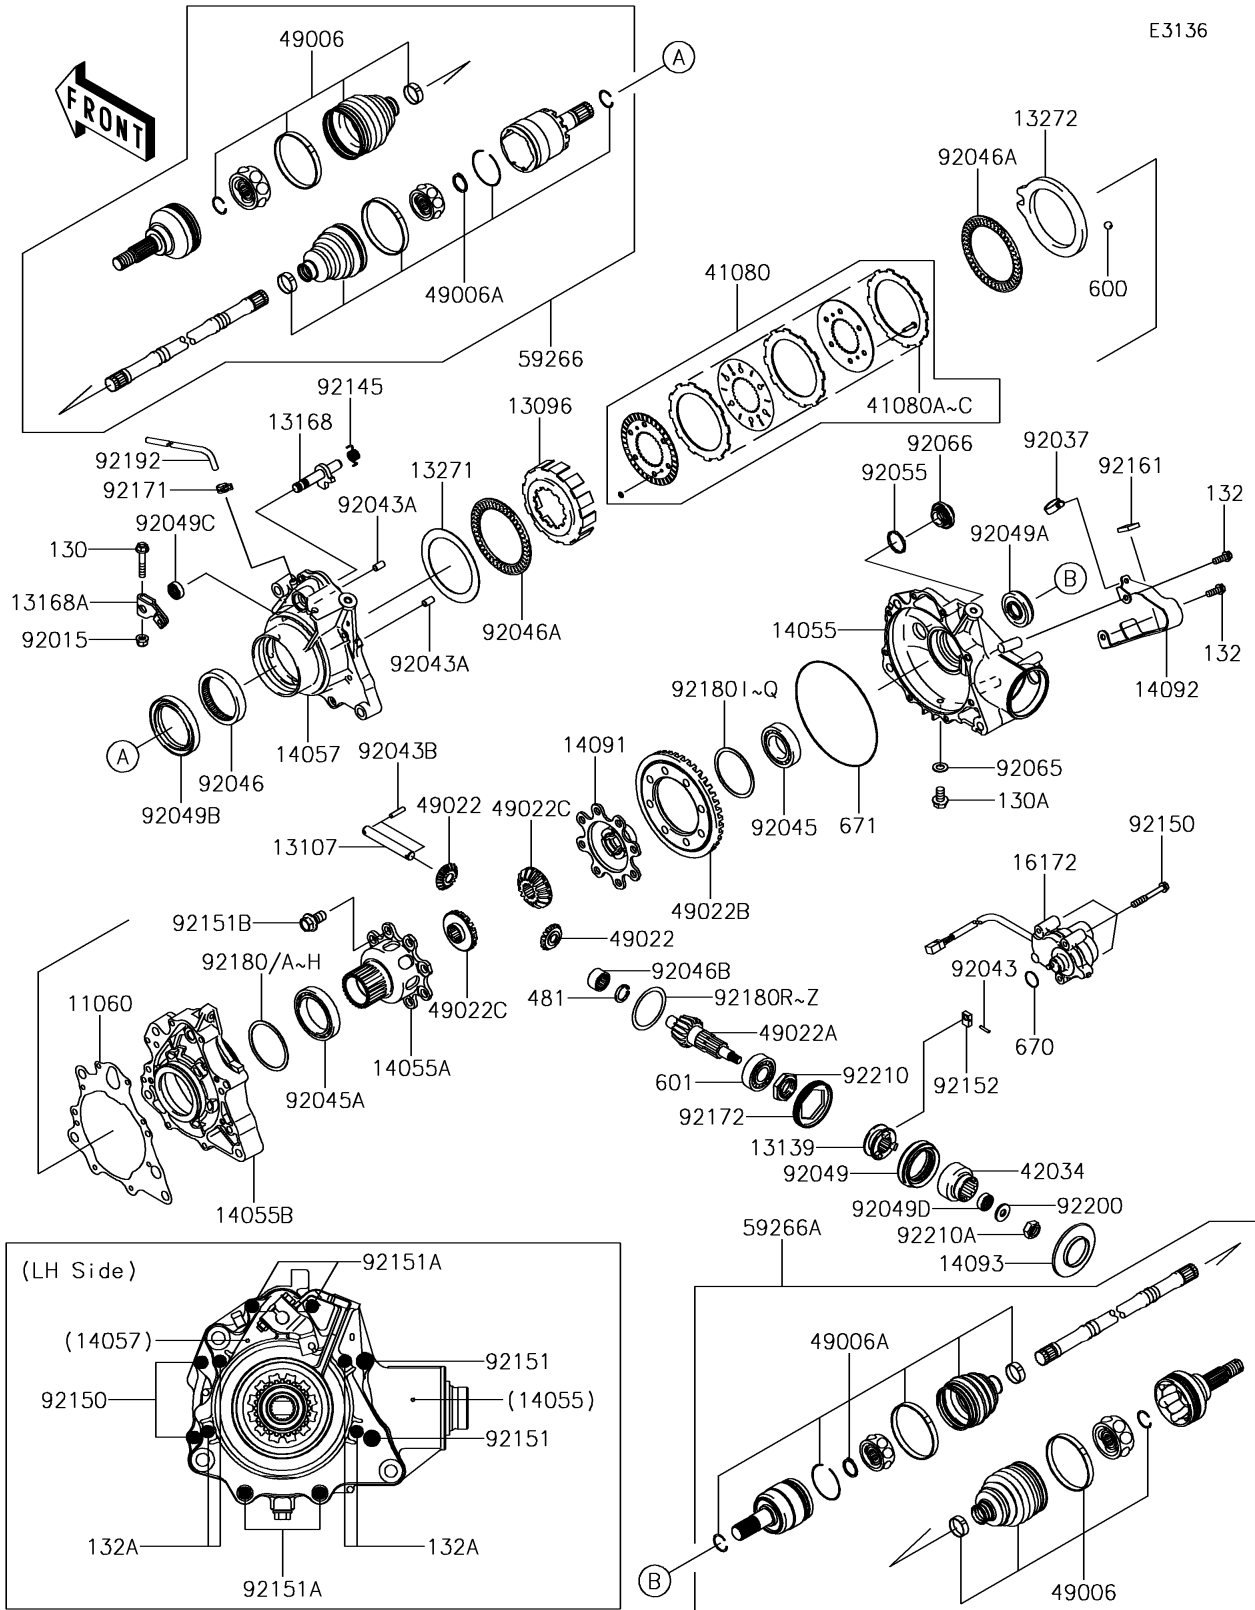

2016 BRUTE FORCE® 750 4x4i EPS

PARTS DIAGRAM

Drive Shaft-Front

2016 BRUTE FORCE® 750 4x4i EPS

PARTS LIST

Drive Shaft-Front

ITEM NAME	PART NUMBER	QUANTITY
-----------	-------------	----------
