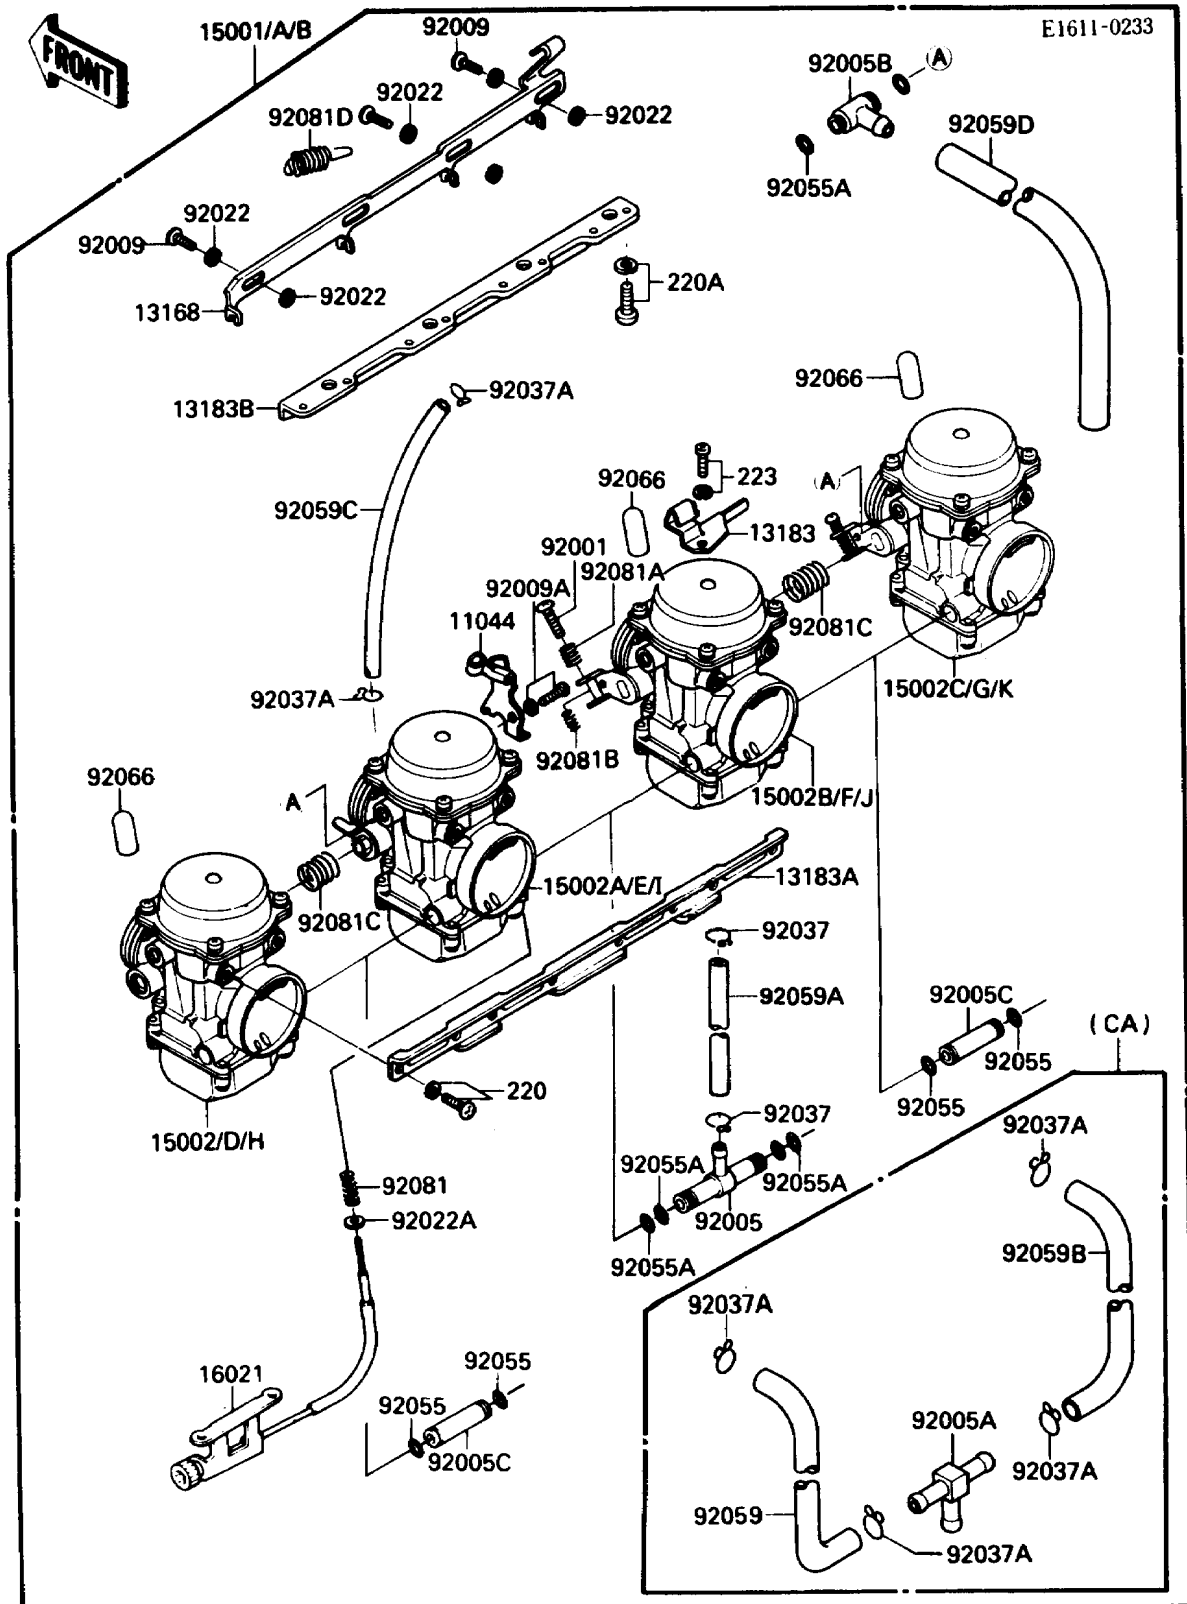

1988 NINJA[®] 750R

PARTS DIAGRAM

Carburetor

1988 NINJA® 750R

PARTS LIST

Carburetor

ITEM NAME	PART NUMBER	QUANTITY
BRACKET,THROTTLE CABLE (Ref # 11044)	11044-1546	1
LEVER,STARTER (Ref # 13168)	13168-1349	1
PLATE,STARTER CABLE (Ref # 13183)	13183-1033	1
PLATE,CARBURETOR STAY,UPP (Ref # 13183A)	13183-1109	1
PLATE,CARBURETOR STAY,LWR (Ref # 13183B)	13183-1110	1
SCREW-THROTTLE STOP (Ref # 16021)	16021-1101	1
BOLT,THROTTLE ADJUST (Ref # 92001)	92001-1998	3
FITTING,FUEL,T-TYPE (Ref # 92005)	92005-1108	1
FITTING,T-TYPE (Ref # 92005B)	92005-1125	2
FITTING (Ref # 92005C)	92005-1157	2
SCREW-PAN-CROS (Ref # 220)	220D0508	8
SCREW-PAN-CROS,5X14 (Ref # 220A)	220D0514	8
SCREW-PAN-WS-CROS (Ref # 223)	223D0410	1
SCREW (Ref # 92009)	92009-1262	3
SCREW,5X10 (Ref # 92009A)	92009-1365	1
WASHER,6.1X11X0.8,POLYACETAL (Ref # 92022)	92022-1199	6
WASHER,PLAIN,STOP SPRING (Ref # 92022A)	92022-1480	1
CLAMP,FUEL TUBE (Ref # 92037)	92037-1075	2
RING-O (Ref # 92055)	92055-1004	4
RING-O,FUEL FITTING (Ref # 92055A)	92055-1223	8
TUBE,7.3X12.5X260 (Ref # 92059A)	92059-1492	1
TUBE,5.3X10.5X150 (Ref # 92059C)	92059-1813	1
SPRING,THROTTLE STOP SCREW (Ref # 92081)	92081-1617	1
SPRING,THROTTLE ADJUST UPP (Ref # 92081A)	92081-1620	3
SPRING,THROTTLE ADJUST LWR (Ref # 92081B)	92081-1621	3
SPRING,THROTTLE ADJUST CNT (Ref # 92081C)	92081-1622	2
SPRING,STARTER LEVER (Ref # 92081D)	92081-1762	1
CARBURETOR-ASSY (Ref # 15001)	15001-1274	1
CARBURETOR-ASSY (Ref # 15001A)	15001-1320	1