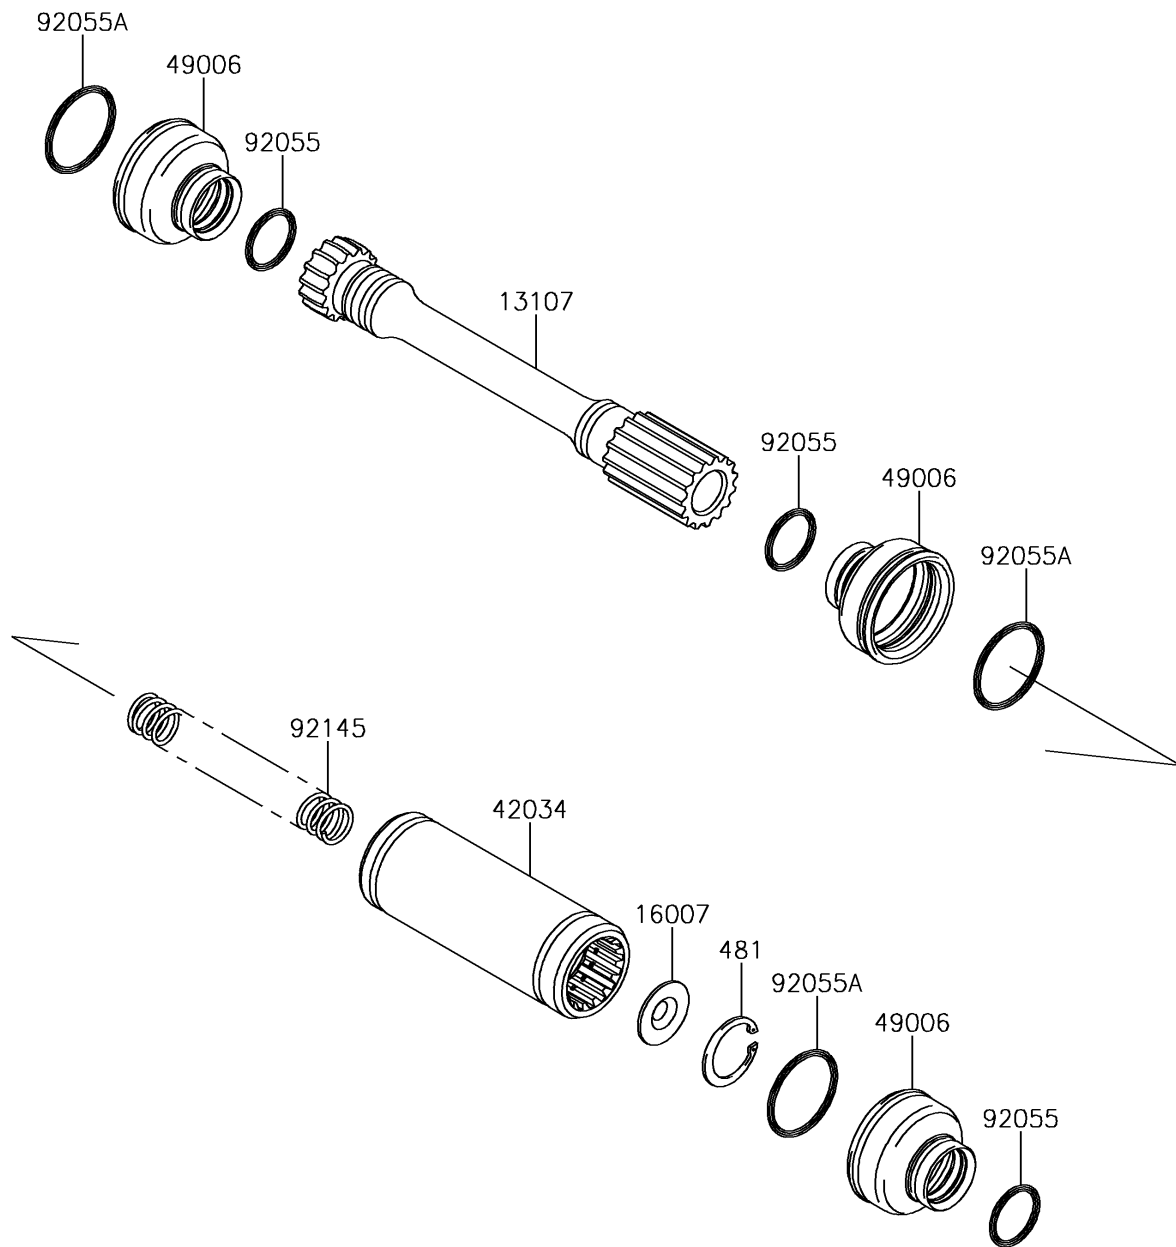

## PARTS DIAGRAM

### Drive Shaft-Propeller

E3135

## PARTS LIST

### Drive Shaft-Propeller

ITEM NAME	PART NUMBER	QUANTITY
SHAFT,FR,PROPELLER (Ref # 13107)	13107-0788	1
SEAT-SPRING,PROPELLER SHAFT (Ref # 16007)	16007-0042	1
COUPLING,PROPELLER (Ref # 42034)	42034-0730	1
BOOT (Ref # 49006)	49006-1362	3
RING-O,18X24X3 (Ref # 92055)	92055-1633	3
RING-O,30X35X2.5 (Ref # 92055A)	92055-1693	3
SPRING,PROPELLER SHAFT (Ref # 92145)	92145-1583	1
CIRCLIP-TYPE-C,25MM (Ref # 481)	481J2500	1